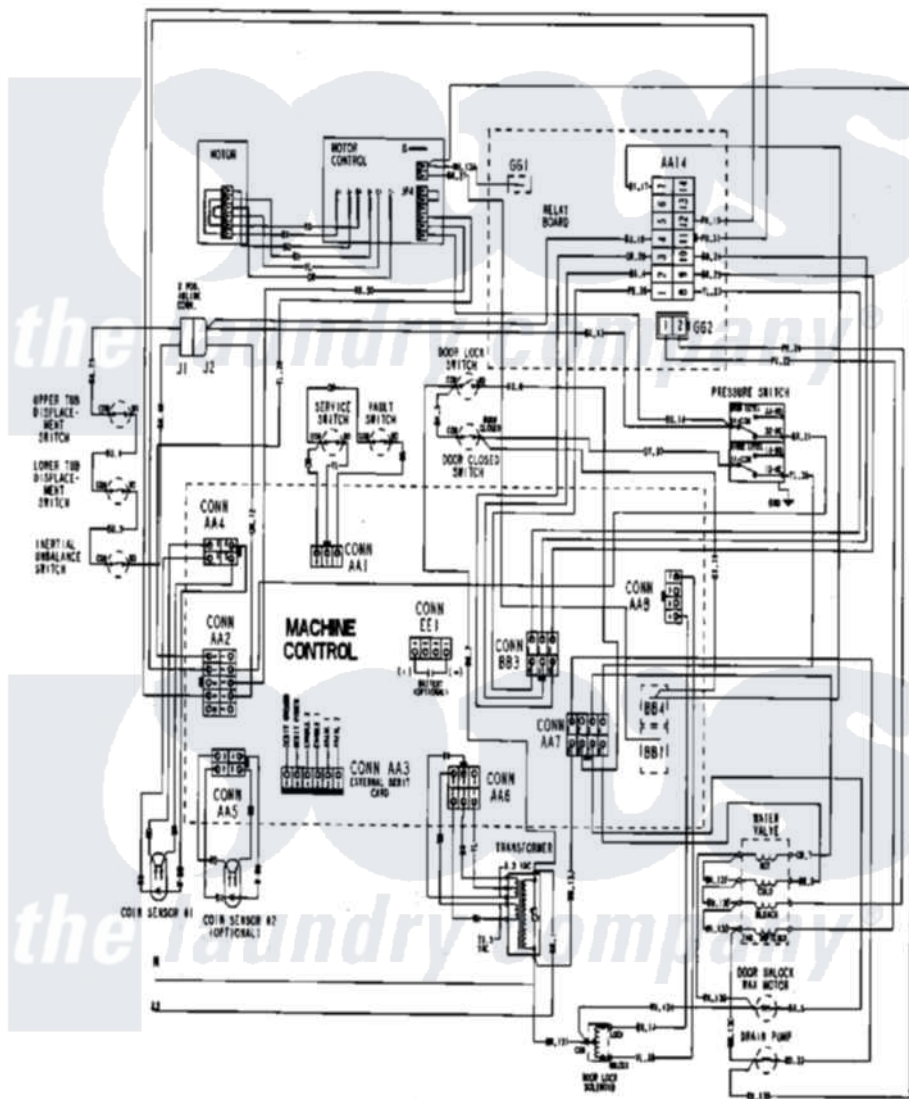

Maytag MAH21PDCXQ 10 - WIRING INFORMATION

Maytag [Residential Maytag MAH21PDCXQ Washer Parts](#) Parts Diagram 10 - WIRING INFORMATION
 Click on the part number to view part

Item	Original Part Number	Replaced By	Status	Part Description
001	NLA		Not Available	WIRING INFORMATION
"	NLA		Not Available	WIRING INFORMATION