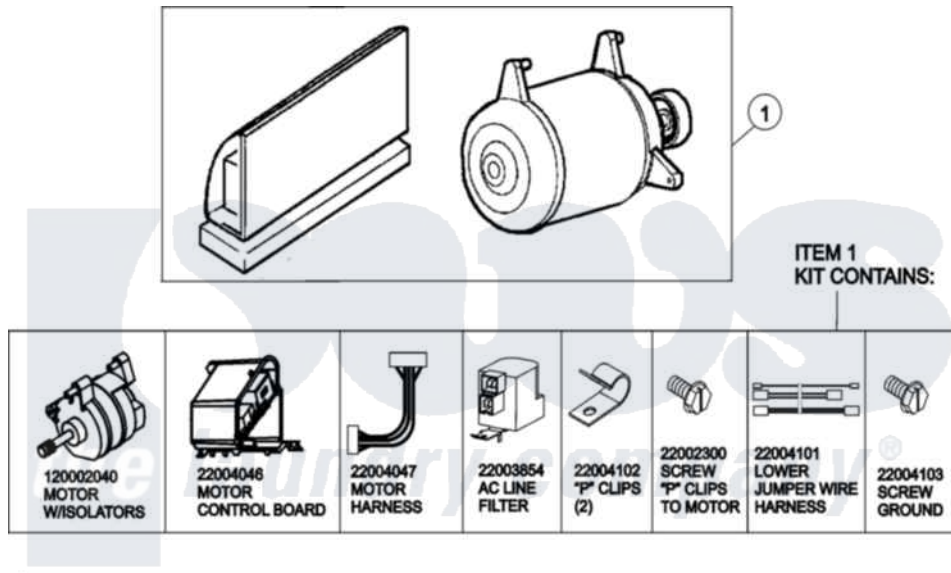

# Maytag MAH21PDCXQ 11 - MOTOR & MOTOR CONTROL

(SEE TEXT FOR ITEMS 2, 3, 4 AND 8)

Maytag [Residential Maytag MAH21PDCXQ Washer Parts](#) Parts Diagram 11 - MOTOR & MOTOR CONTROL  
 Click on the part number to view part

Item	Original Part Number	Replaced By	Status	Part Description
001	<a href="#">12002039</a>			Neptune Motor Conversion Kit
002	<a href="#">22004046</a>			Control Assembly, Motor
003	<a href="#">22003856</a>			Motor, Variable Speed
004	22004047	<a href="#">22004212</a>		Motor Harness
005	<a href="#">33002190</a>			SCrew, C BraCe, BraCket, Cabinet
006	<a href="#">22004102</a>			P Clips
007	22002300	<a href="#">9740848</a>		Screw, Mixing Valve Mounting
008	22003854	<a href="#">22003858</a>		EMI Suppression Filter, 16a
009	<a href="#">22004101</a>			Repair Jumper Harness
010	<a href="#">22003329</a>			Isolator, Motor
011	<a href="#">22003686</a>			Bolt, Motor
012	<a href="#">22002320</a>			Washer, Belt Tension Bolt
013	<a href="#">22004103</a>			Screw