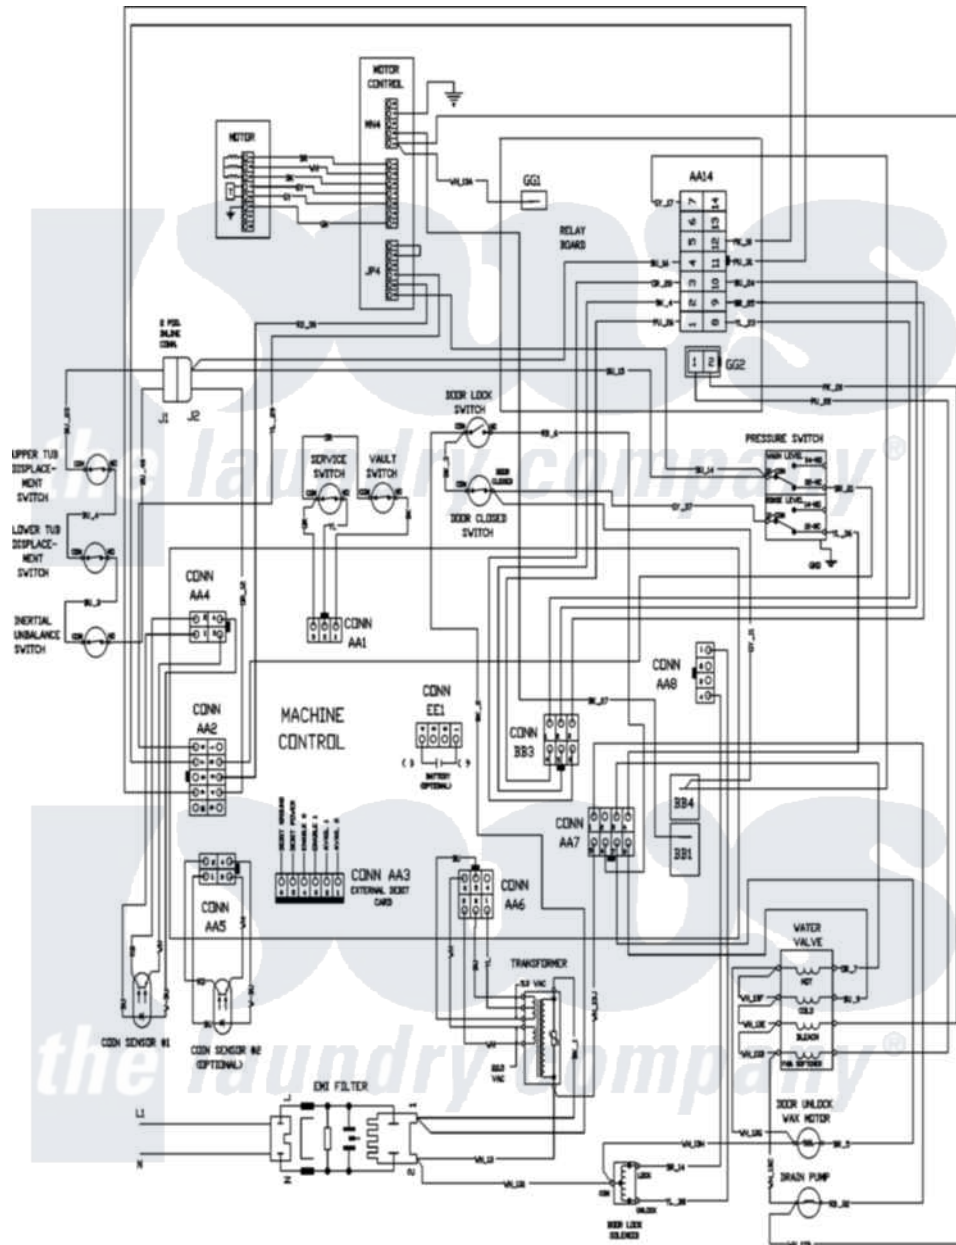

Maytag MAH21PDCXQ 12 - WIRING INFORMATION(SER 31)

Maytag Residential Maytag MAH21PDCXQ Washer Parts Parts Diagram 12 - WIRING INFORMATION(SER 31)
 Click on the part number to view part

Item	Original Part Number	Replaced By	Status	Part Description
001	NLA		Not Available	WIRING INFORMATION