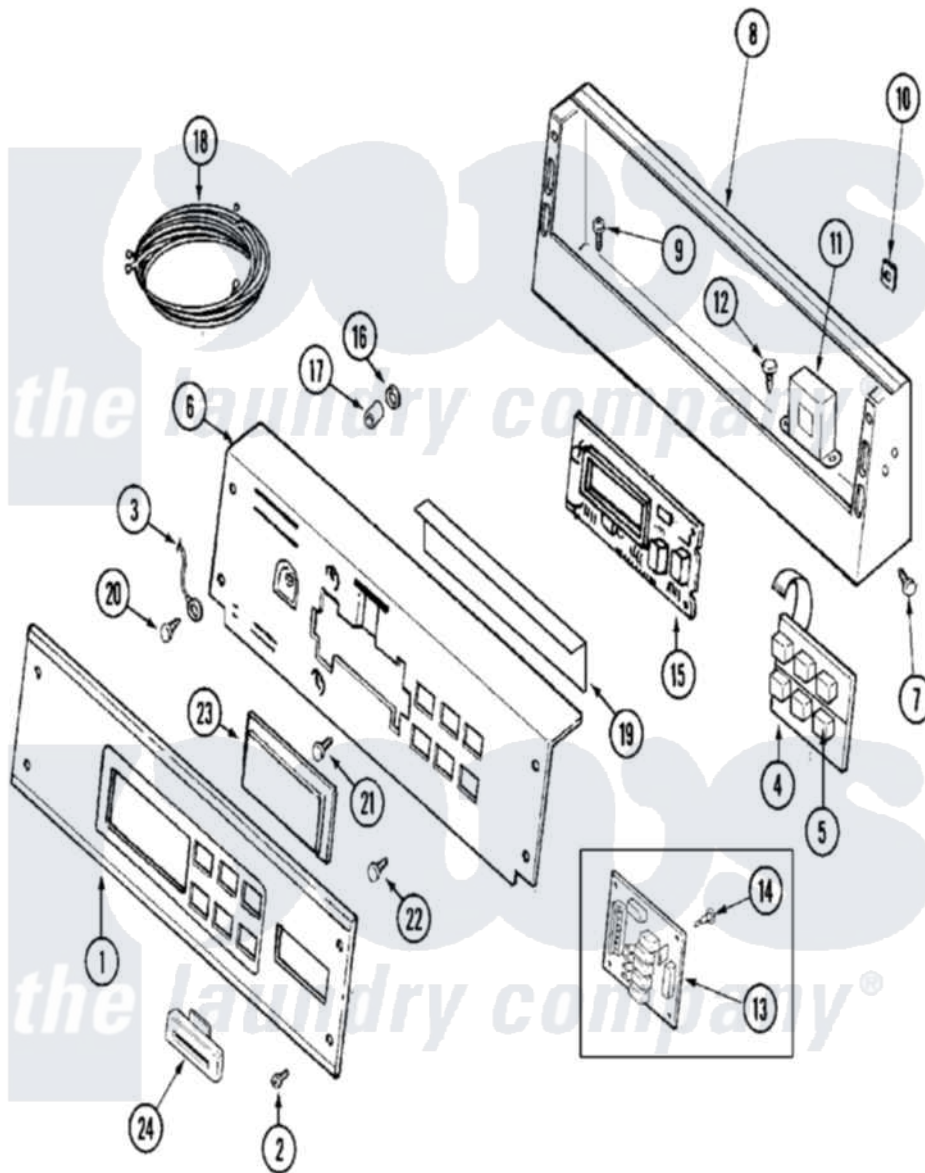

Maytag MAH21PDCXW 01 - CONTROL PANEL

Maytag [Residential Maytag MAH21PDCXW Washer Parts](#) Parts Diagram 01 - CONTROL PANEL
 Click on the part number to view part

Item	Original Part Number	Replaced By	Status	Part Description
001	22003688	22004349		Facia - Pd/Ps
002	215506			Screw, Control Panel Overlay
003	205810			Wire, Ground
004	206808	W10135389		Push Button And Switch Assembly
"	215527	W10140652		Screw, 6-20 X 1/2
005	215517	W10131113		Push Button
006	22003676			Switch Brkt And Back Brkt
"	22003724			Bracket, Back
007	212276	W10116760		Screw
008	22003088			Console
"	22003089			Console
009	22002925	3370225		Screw
010	215003			Fastener, Panel And Bracket
011	22001960			Transformer
012	22002925	3370225		Screw
013	22004172			Relay Board Drs

014	33001204		Stand-Off, Ccontrol Board
015	22003689	22004335	Control Board
"	22004255	22004335	Control Board
016	912077		Locknut, Reader Harness
017	22002943		Stand-Off
018	22002782		Pad, Foam
"	22003675		Harness, Wire
"	22003830	3370225	Screw
"	22003858		EMI Suppression Filter, 16a
"	22003934		Wire Harness
019	22002954		Deflector, Water
020	210186	3370225	Screw
021	215526		Screw, Circuit Board
022	215527	W10140652	Screw, 6-20 X 1/2
023	22001962	W10131114	Cover, Display
024	NLA		Not Available
			MANUAL-USE & CARE