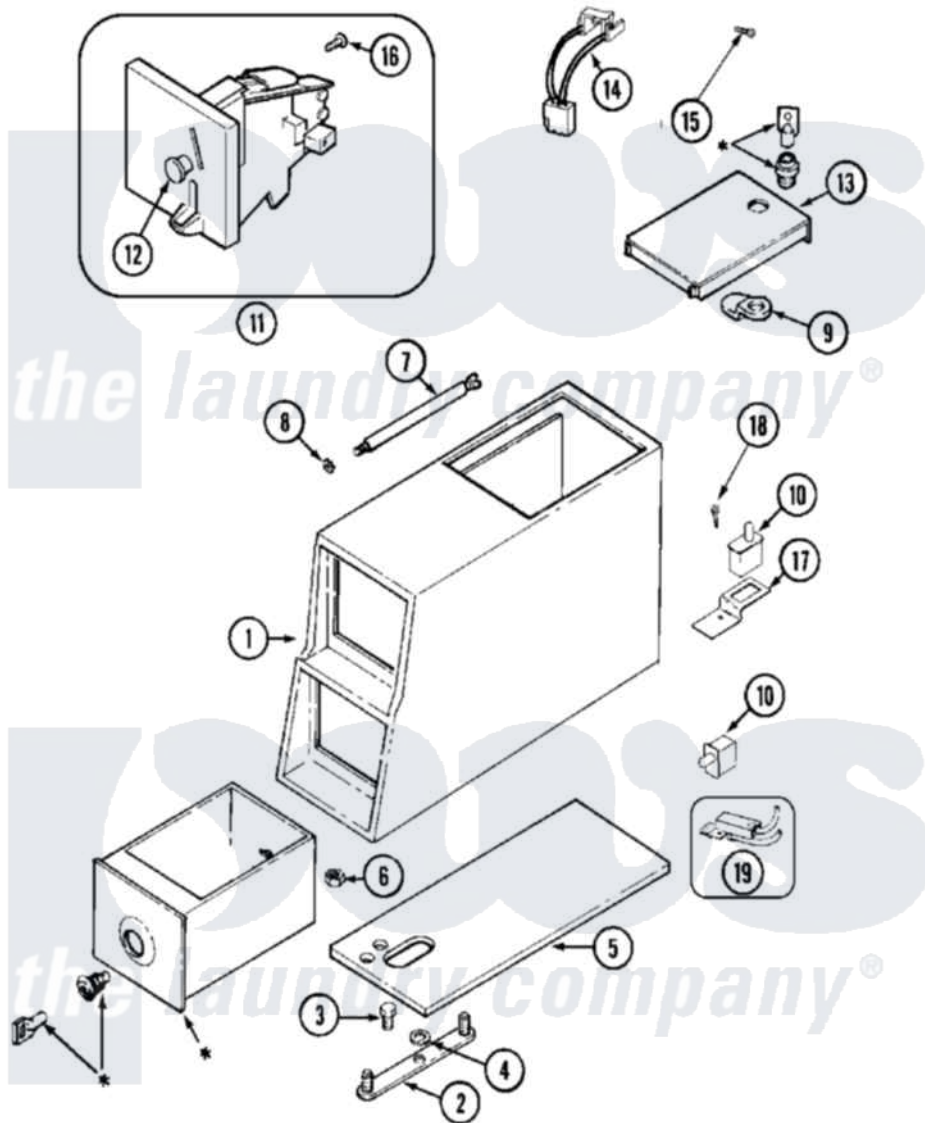

Maytag MAH21PDCXW 02 - CONTROL CENTER

* CONTACT YOUR COMMERCIAL LAUNDRY DISTRIBUTOR

Maytag [Residential Maytag MAH21PDCXW Washer Parts](#) Parts Diagram 02 - CONTROL CENTER

[Click on the part number to view part](#)

Item	Original Part Number	Replaced By	Status	Part Description
001	22002480			Vault, Coin PD Coin Drop Supplied By Dist.
"	33002428	22002480		Vault, Coin PD Coin Drop Supplied By Dist.
002	22001810		Not Available	STRAP, MOUNTING
003	22002925	3370225		Screw
004	910309			Washer, Mounting Strap
005	22002072			Gasket, Control Center
"	22002618			Gasket, Control Center
006	Y052740	62739		Nut, Lock
007	22001903	8576635		Bolt
008	910181			Lockwasher, Terminal Block
009	22003677			Nut, Locking Cam
010	33001250			Switch, Vault And Service Door
011	22001875			Coin Drop Assembly-Dual
"	22002144			Single Faceplate