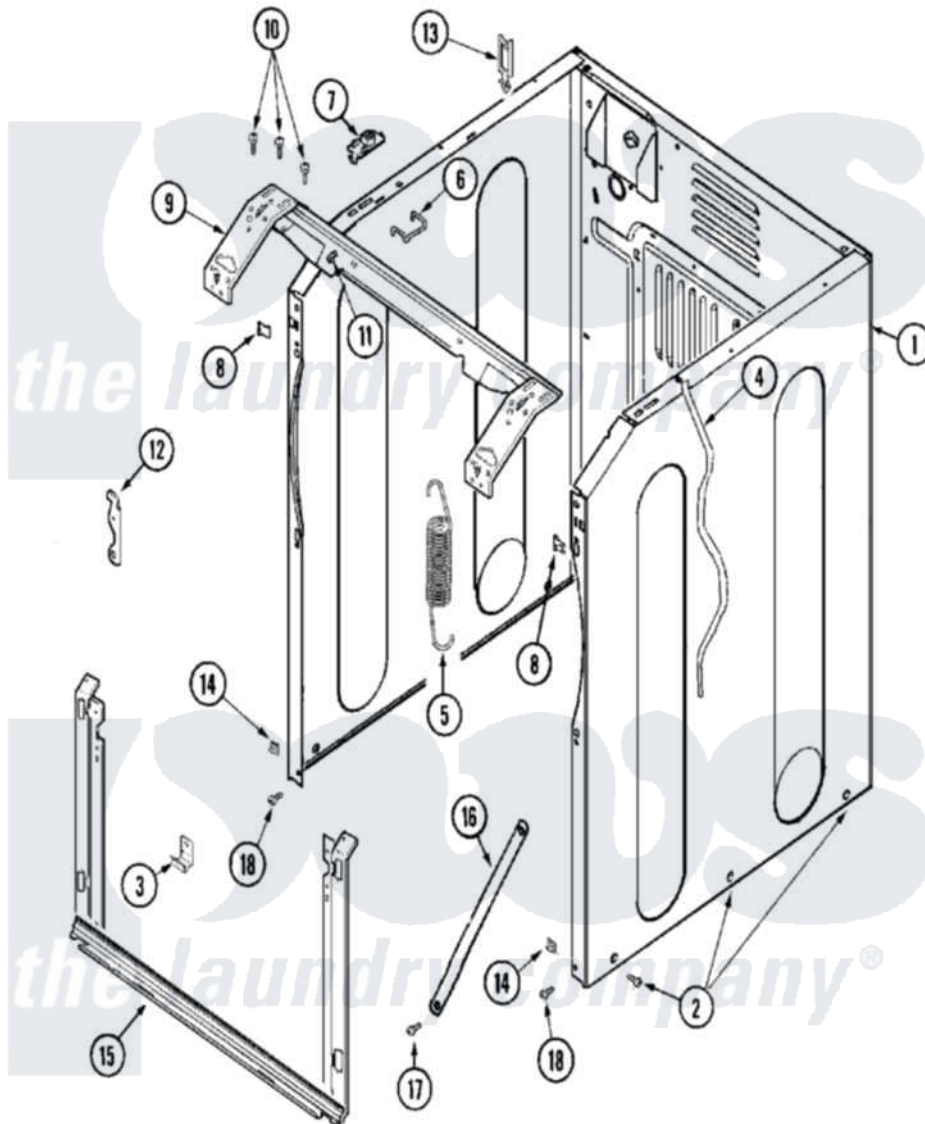

# Maytag MAH21PDCXW 04 - CABINET-FRONT

Maytag Residential Maytag MAH21PDCXW Washer Parts Parts Diagram 04 - CABINET-FRONT  
 Click on the part number to view part

Item	Original Part Number	Replaced By	Status	Part Description
001	<a href="#">22003639</a>			Cabinet Assembly
"	NLA		Not Available	CABINET ASSY. (BISQUE AS PK)
002	22003409	<a href="#">213007</a>		Xfor Cabinet See Cabinet, Back
003	<a href="#">22002239</a>			Clip, Front Panel
004	<a href="#">33001836</a>			Strap, Top Cover Support
005	<a href="#">22003254</a>			Spring, Cabinet To Tub
006	<a href="#">22002297</a>			Support, Spring
007	<a href="#">22001997</a>			Spacer, Top Cover
008	<a href="#">22002049</a>			Clip Note: Clip, Front Panel
009	22003637			BRACE ASSEMBLY, TOP CROSS CONTAINS ITEMS 12 & 13
010	<a href="#">22001995</a>			Screw Note: Screw, Tumbler Front And Shroud
011	<a href="#">22002014</a>			Clip, Harness To Support
012	22002247	<a href="#">33002597</a>		Hook, Security

013	<a href="#">22003298</a>		Retainer, Wire
014	<a href="#">22002013</a>		Stop, Shipping
015	<a href="#">22001995</a>		Screw Note: Screw, Tumbler Front And Shroud
"	22003638	<a href="#">22003652</a>	Shroud Support Assembly
016	22002259	<a href="#">22002767</a>	Brace, Cross
017	<a href="#">22001995</a>		Screw Note: Screw, Tumbler Front And Shroud
018	<a href="#">22001995</a>		Screw Note: Screw, Tumbler Front And Shroud