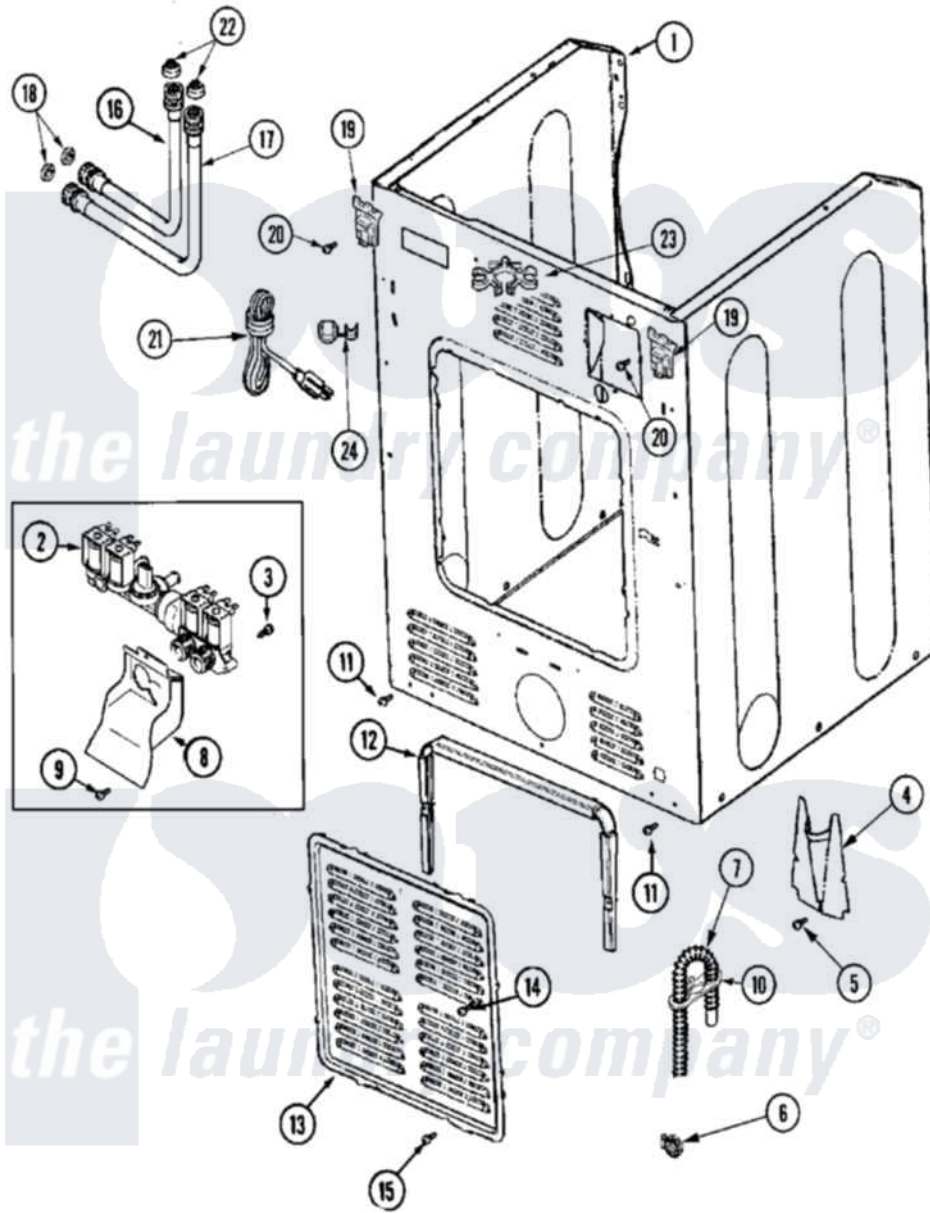

Maytag MAH21PDCXW 05 - CABINET-REAR

Maytag [Residential Maytag MAH21PDCXW Washer Parts](#) Parts Diagram 05 - CABINET-REAR
 Click on the part number to view part

Item	Original Part Number	Replaced By	Status	Part Description
001	22003639			Cabinet Assembly
"	NLA		Not Available	CABINET ASSY. (BISQUE AS PK)
002	22002944			Valve, Water
"	22003940			Water Valve
003	22002436			Screw, Water Valve Bracket
004	22002704			Cover, Drain Hose
005	22001995			Screw Note: Screw, Tumbler Front And Shroud
006	22001984	285655		Clamp, Hose
007	22003319	12001807		Drain Hose Kit
008	33002212			Bracket, Water Valve
009	22002925	3370225		Screw
010	22002892			Retainer, Drain Hose
011	22001995			Screw Note: Screw, Tumbler Front And Shroud
012	22002022			Spacer, Access Panel

013	22002092		Panel, Access
014	22002295	67006908	Screw, Ice Rack
015	22002925	3370225	Screw
016	22003682	12001901	Kit-Inlet Hose Assembly
017	22003683	12001900	Kit-Inlet Hose Assembly
018	Y013783		Washer, Inlet Hose
019	22003367	22004095	Hinge, Plastic
020	22001995		Screw Note: Screw, Tumbler Front And Shroud
021	22003062		Cord, Power
022	22002229	22002960	Strainer, Washer Inlet
023	22002932		Clip, Drain Hose
024	211881		Grommet, Cord Part Not Used- Gas Models Only