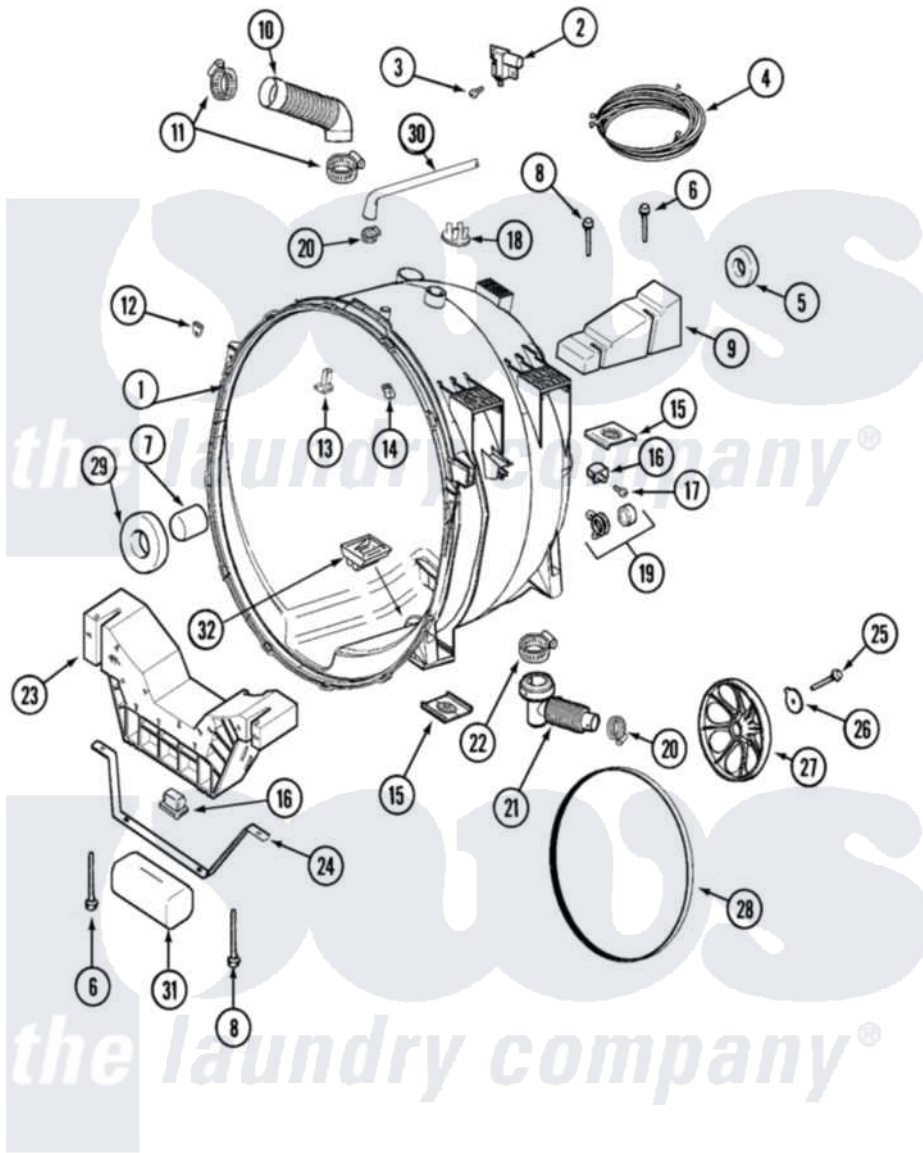

# Maytag MAH21PDCXW 06 - OUTER TUB

Maytag [Residential Maytag MAH21PDCXW Washer Parts](#) Parts Diagram 06 - OUTER TUB  
 Click on the part number to view part

Item	Original Part Number	Replaced By	Status	Part Description
001	22003413	<a href="#">22004465</a>		Outer Tub Assembly, As Pack
"	22004080	<a href="#">22004465</a>		Outer Tub Assembly, As Pack
002	<a href="#">22002006</a>			Clip, Unbalance Switch Harness
"	22002045	<a href="#">22003302</a>		Switch, Internal Unbalance
003	22002061	<a href="#">910187</a>		Screw
"	22002300	<a href="#">9740848</a>		Screw, Mixing Valve Mounting
004	22003065	<a href="#">22004093</a>		Unbalance
"	<a href="#">22003684</a>			Wire Harness, Upper Sub Assembly
"	<a href="#">22003684</a>			Wire Harness, Upper Sub Assembly
"	<a href="#">22004052</a>			Harness Upper Sub Assembly
005	<a href="#">22003441</a>			Bearing, Rear
006	<a href="#">22003615</a>			Bolt, Double Sems 5-3/8
"	22003828	<a href="#">33002973</a>		Screw, No.9-15 X 1.00 Hx WS
007	<a href="#">22002935</a>			Spacer, Bearing