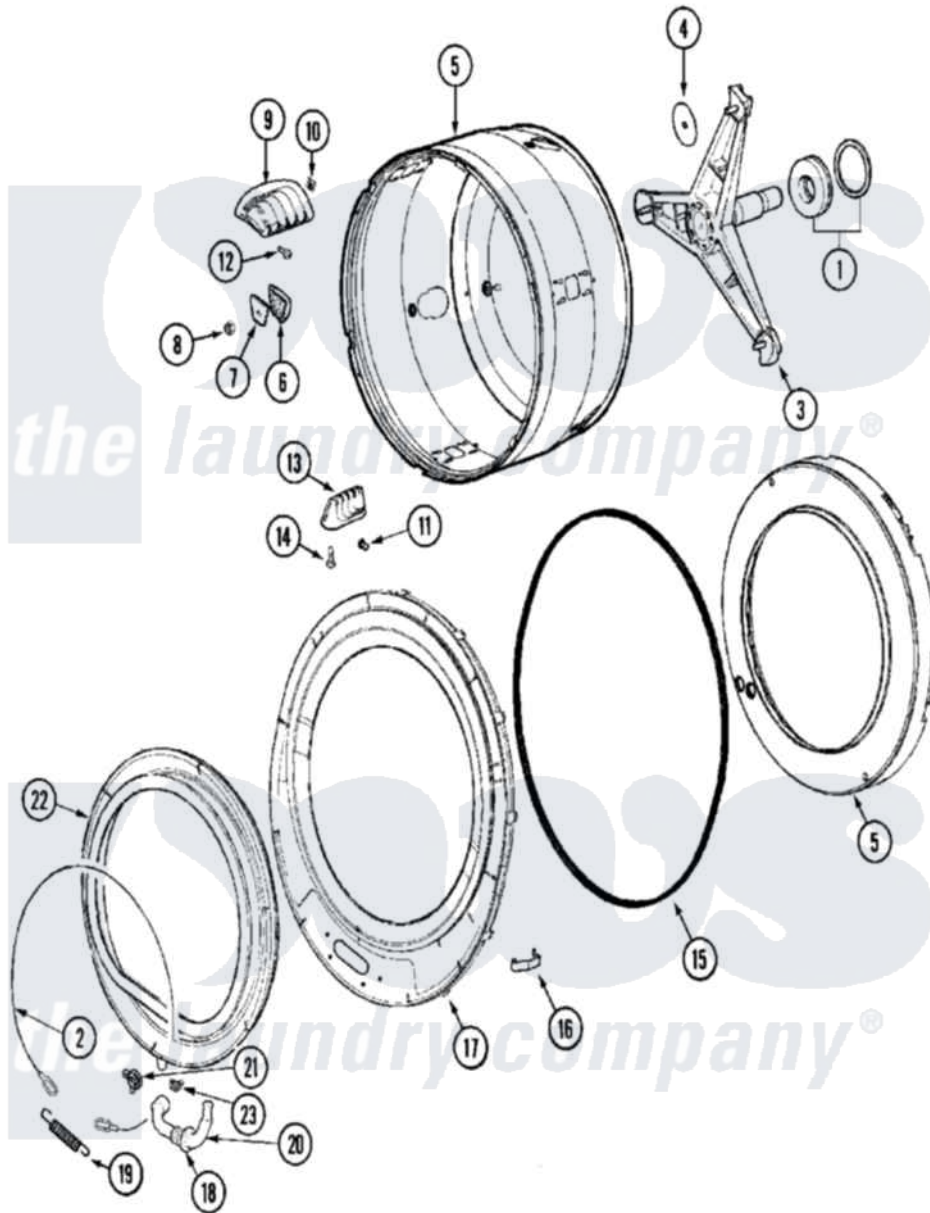

# Maytag MAH21PDCXW 07 - SPINNER ASSEMBLY & OUTER TUB COVER

Maytag Residential Maytag MAH21PDCXW Washer Parts Parts Diagram 07 - SPINNER ASSEMBLY & OUTER TUB COVER

Click on the part number to view part

Item	Original Part Number	Replaced By	Status	Part Description
001	12001478	<a href="#">12002022</a>		Lip Seal Kit
"	<a href="#">12002022</a>			Lip Seal Kit
002	<a href="#">22002327</a>			Wire, Boot Clamp
003	<a href="#">22002123</a>			Tube, Molykote
"	22002897	<a href="#">W10181639</a>		Support
"	22003925	<a href="#">W10181639</a>		Support
004	<a href="#">22002023</a>			Washer, Plastic
005	22003670	<a href="#">6-2717080</a>		Spinner As
006	<a href="#">22002482</a>			Washer, Profile
007	<a href="#">22002020</a>			Washer, Spinner Support
008	22002122	<a href="#">2207454</a>		Nut, Hex
009	<a href="#">22001985</a>			Baffle, Drip
010	<a href="#">22002009</a>			Grommet, Baffle
011	<a href="#">22001999</a>			Grommet, Baffle
012	<a href="#">22003556</a>			Screw, Baffle
013	<a href="#">22001986</a>			Baffle, Drip

014	<a href="#">22002059</a>		Screw, Baffle
015	<a href="#">22002077</a>		Seal, Tub Cover
016	<a href="#">22002050</a>		Clip, Tub To Cover
017	<a href="#">22003212</a>		Cover, Tub --W
"	22004079	<a href="#">22004464</a>	Outer Tub Cover Kit
"	<a href="#">22004254</a>		Cover, Tub W/Sealandcaps Aspk
018	<a href="#">22003074</a>		Guard, Hose
019	<a href="#">22002099</a>		Spring, Tub
020	22003071	<a href="#">22004477</a>	Drain Hose, Door Boot
021	Y22003072		CLAMP, HOSE DOUBLE WIRE
022	22003070	<a href="#">12002533</a>	Boot Kit
023	22003073	<a href="#">596669</a>	Clamp, Manifold