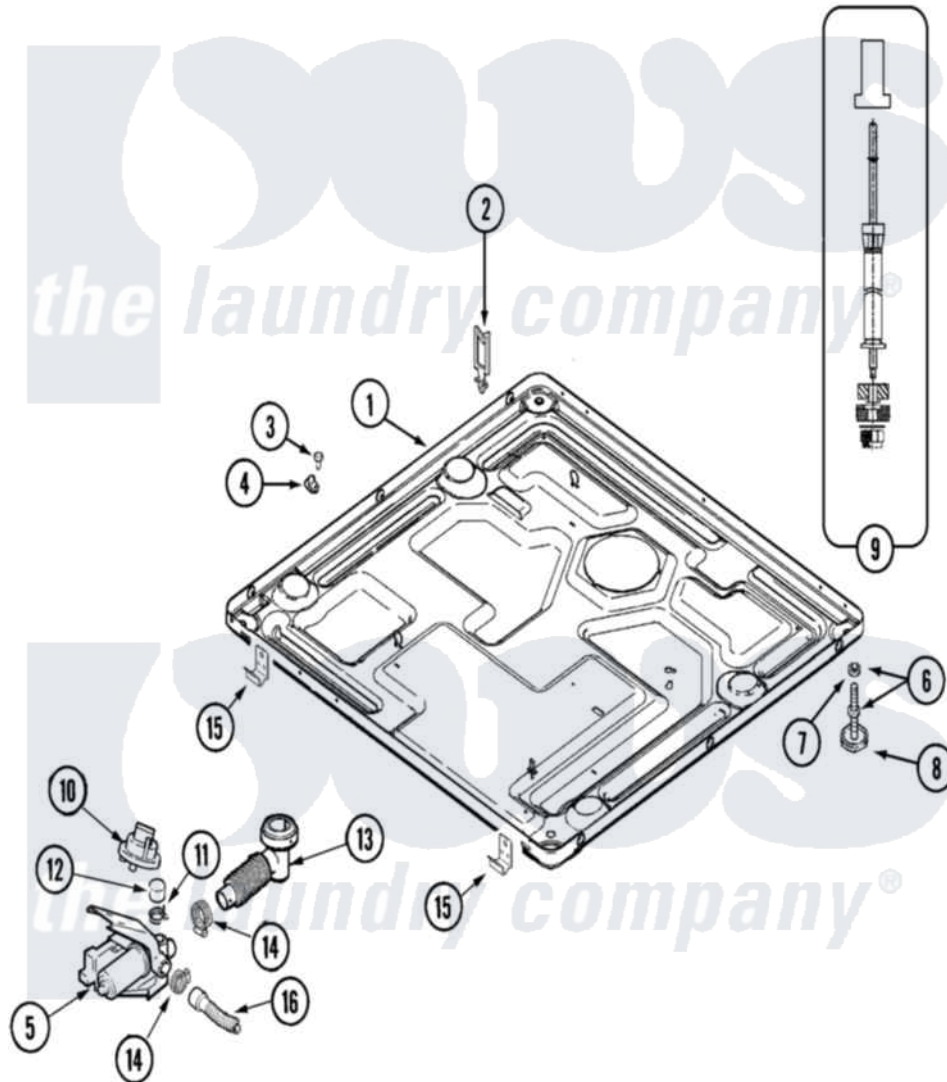

Maytag MAH21PDCXW 08 - BASE

Maytag [Residential Maytag MAH21PDCXW Washer Parts](#) Parts Diagram 08 - BASE
 Click on the part number to view part

Item	Original Part Number	Replaced By	Status	Part Description
001	22003605			Base Weld Assembly
002	22003298			Retainer, Wire
003	Y313561			Screw---NA
004	22003327			Clamp, Lcd Harness To Cover
005	22003244	25001052		Pump Assembly
006	22003544			Adjustable Leg W/Foot And Nut
007	Y052740	62739		Nut, Lock
008	210684			Foot, Adjustable Leg
009	22001988			Strut Assembly-Rear
010	22003728			Switch, Pressure Items 22-30 Listed As Series
"	NLA		Not Available	BAG, PLASTIC W/DRAWSTRING
011	22002853	285655		Clamp, Hose
012	22003268			Cap, Rubber
013	22003262			Hose, Tub To Pump Outlet

014	202515	596669	Clamp, Manifold
015	22001995		Screw Note: Screw, Tumbler Front And Shroud
"	22002239		Clip, Front Panel
016	22002892		Retainer, Drain Hose
"	22003319	12001807	Drain Hose Kit