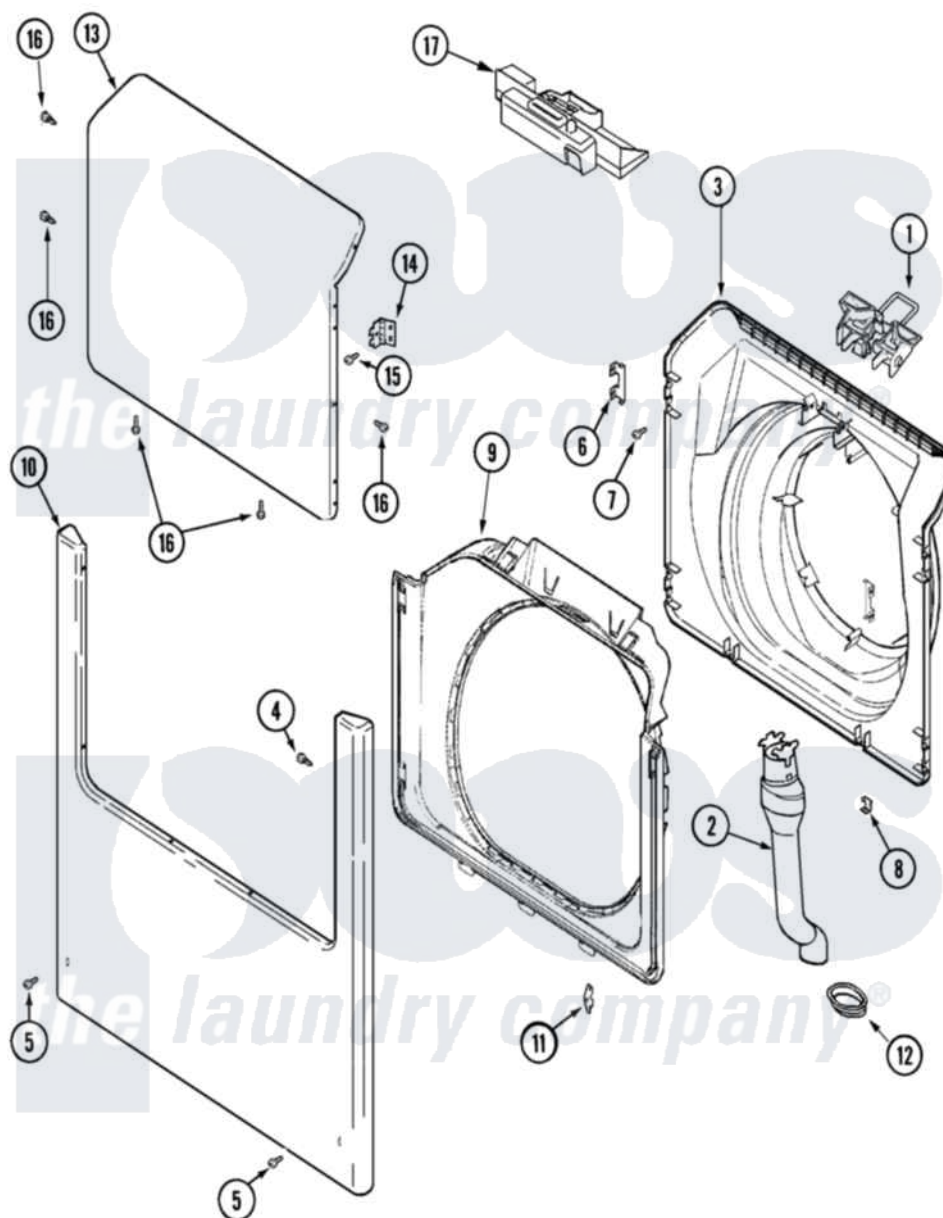

# Maytag MAH21PDCXW 09 - DOOR, SHROUD, FRONT PANEL & LATCH ASSY

Maytag Residential Maytag MAH21PDCXW Washer Parts Parts Diagram 09 - DOOR, SHROUD, FRONT PANEL & LATCH ASSY

Click on the part number to view part

Item	Original Part Number	Replaced By	Status	Part Description
001	<a href="#">22003269</a>			Door, Lock Hoop Assembly
002	22003576	<a href="#">22003850</a>		Vent Tube Assembly
003	<a href="#">22003275</a>			Door, Inner/Door Strike
"	<a href="#">22003279</a>			Door, Inner
004	<a href="#">22002244</a>			Clip, Grounding
005	<a href="#">33002190</a>			SCrew, C BraCe, BraCket, Cabinet
006	<a href="#">22002038</a>			Clip, Door
007	<a href="#">22002007</a>			Screw, Wire Frame
008	<a href="#">22002039</a>			Clip, Door
009	22003516	<a href="#">22002234</a>		Shroud And Dispenser Hose
010	<a href="#">22002836</a>			Panel, Front
"	33002396		Not Available	PANEL, FRONT (BSQ)
011	22002095	<a href="#">12001994</a>		Cover
"	22002612	<a href="#">12002113</a>		Hinge Cove

"	<a href="#">33001764</a>		Cover, Hinge Hole
"	<a href="#">33001846</a>		Screw, Hinge Hole Cover
"	<a href="#">33002349</a>		Cover, Hinge Hole
012	<a href="#">22003075</a>		Grommet, Vent Tube
013	<a href="#">22003785</a>		Door, Outer
"	22003786	Not Available	DOOR, OUTER (BSQ)
014	<a href="#">22002798</a>		Hinge, Door
015	22002062	<a href="#">98006631</a>	Screw
016	<a href="#">22002063</a>		Screw No.8-18AB Wafer Head
"	<a href="#">33002351</a>		Screw
017	<a href="#">22003706</a>		Door Lock Assembly, Commercial