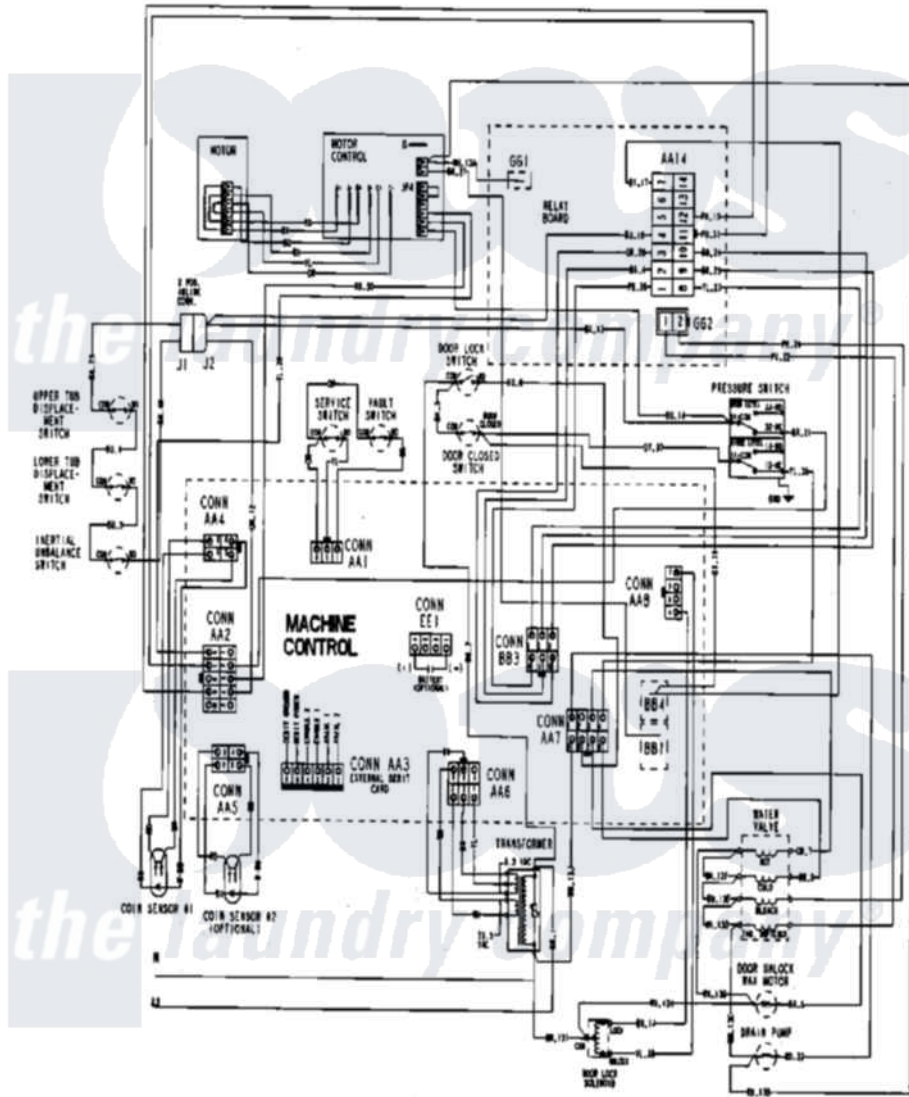

Maytag MAH21PDCXW 10 - WIRING INFORMATION

Maytag Residential Maytag MAH21PDCXW Washer Parts Parts Diagram 10 - WIRING INFORMATION
 Click on the part number to view part

Item	Original Part Number	Replaced By	Status	Part Description
001	NLA		Not Available	WIRING INFORMATION
"	NLA		Not Available	WIRING INFORMATION