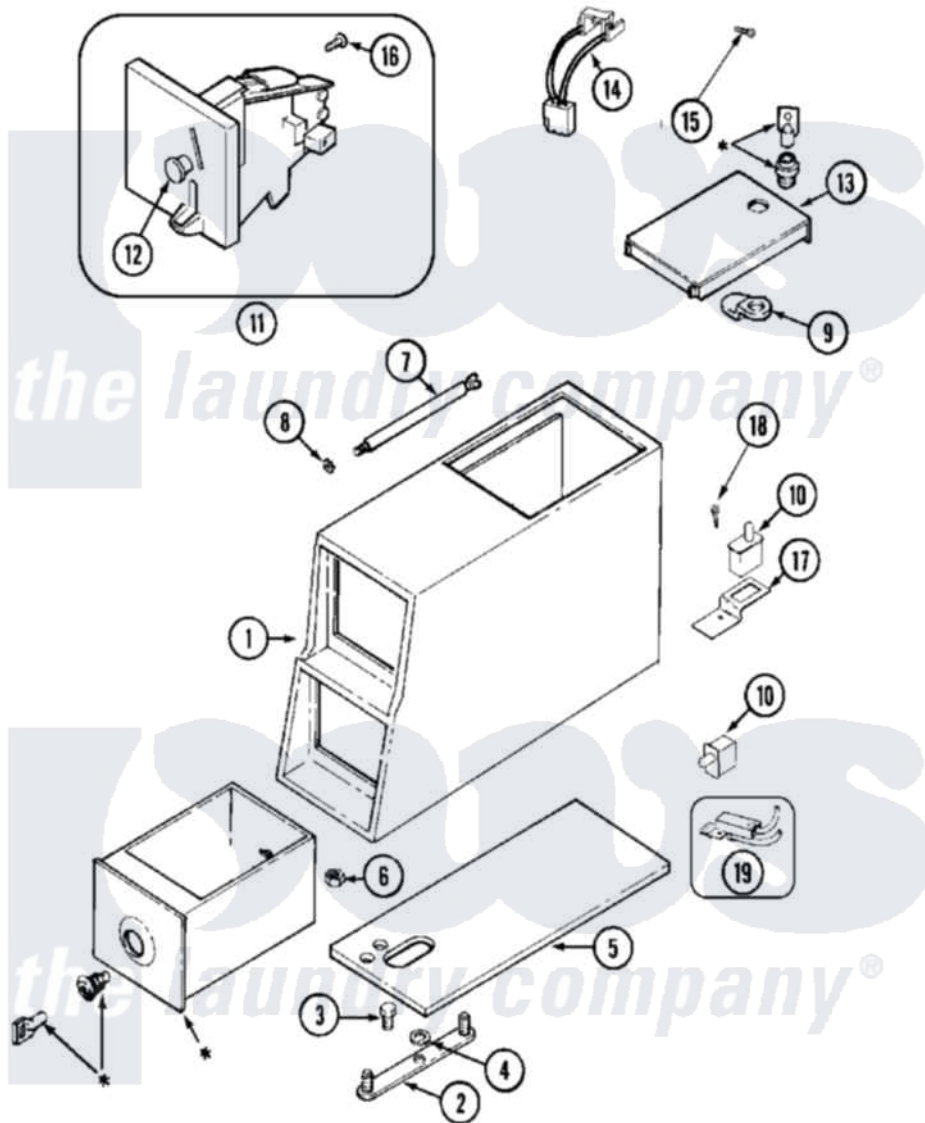

# Maytag MAH21PDD3W 02 - CONTROL CENTER

\* CONTACT YOUR COMMERCIAL LAUNDRY DISTRIBUTOR

Maytag [Residential Maytag MAH21PDD3W Washer Parts](#) Parts Diagram 02 - CONTROL CENTER

[Click on the part number to view part](#)

Item	Original Part Number	Replaced By	Status	Part Description
001	<a href="#">22002480</a>			Vault, Coin PD Coin Drop Supplied By Dist.
"	<a href="#">22003901</a>			Vault Switch Shield
002	22001810		Not Available	STRAP, MOUNTING
003	22001996	<a href="#">3370225</a>		Screw
004	<a href="#">910309</a>			Washer, Mounting Strap
005	<a href="#">22002072</a>			Gasket, Control Center
006	Y052740	<a href="#">62739</a>		Nut, Lock
007	<a href="#">213035</a>			Bolt, Locking
008	<a href="#">910181</a>			Lockwasher, Terminal Block
009	<a href="#">22003677</a>			Nut, Locking Cam
010	<a href="#">33001250</a>			Switch, Vault And Service Door
"	912012	<a href="#">3400409</a>		Screw
011	<a href="#">22003041</a>			Coin Drop Assembly
012	<a href="#">216200</a>			Face Plate Return Button
013	<a href="#">22003679</a>			Timer Access Door Assembly

"	<a href="#">22003900</a>	Access Door Switch Shield
014	<a href="#">22001965</a>	Optic Switch Assembly
015	<a href="#">314665</a>	Screw, Switch Assembly
016	<a href="#">216068</a>	Screw, Coin Drop
017	<a href="#">22001404</a>	Bracket, Service Switch
018	<a href="#">22001069</a>	Screw, Vault To Control Cover
019	<a href="#">22001966</a>	Harness, Sensor Switch