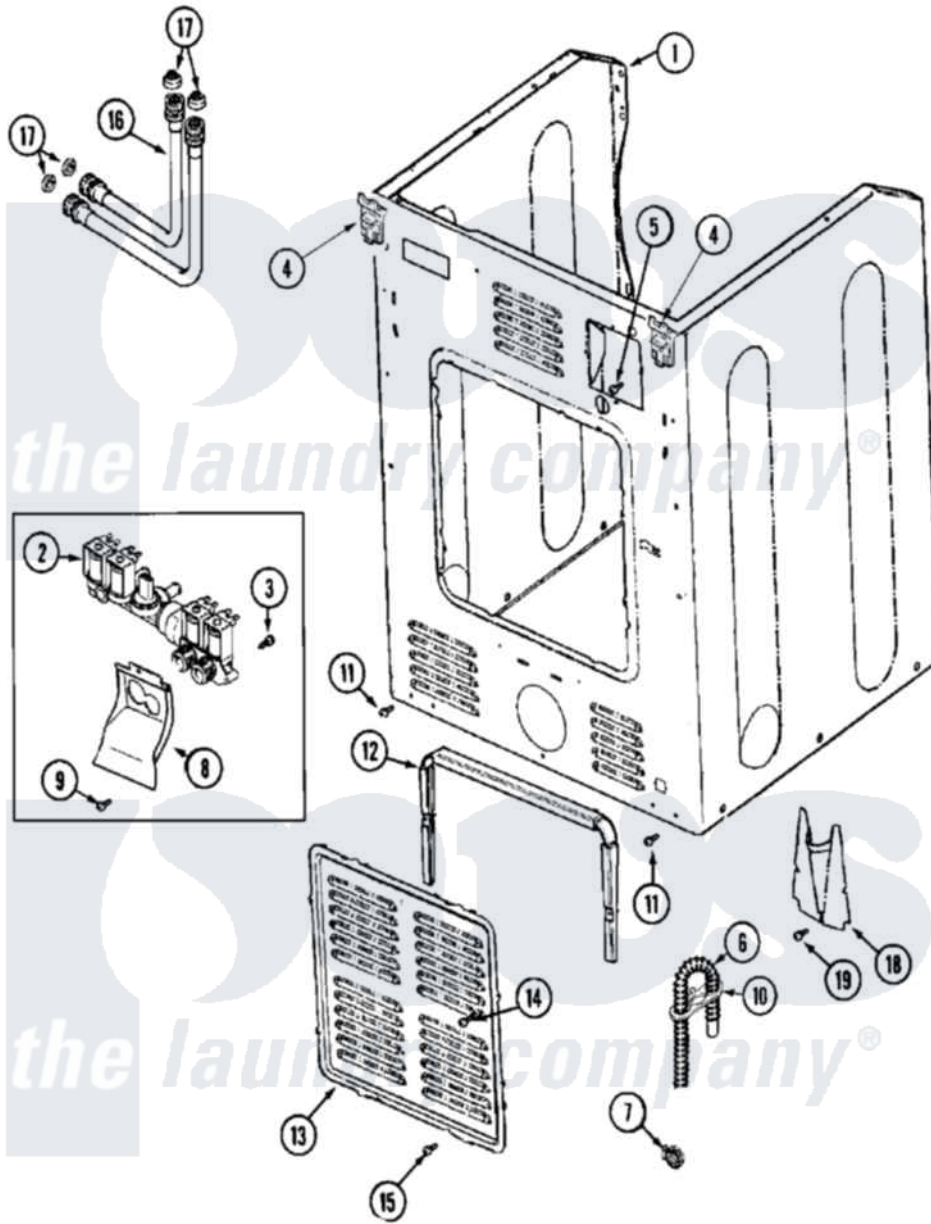

# Maytag MAH21PDD3W 06 - CABINET-REAR

Maytag [Residential Maytag MAH21PDD3W Washer Parts](#) Parts Diagram 06 - CABINET-REAR  
 Click on the part number to view part

Item	Original Part Number	Replaced By	Status	Part Description
001	<a href="#">22003639</a>			Cabinet Assembly
002	205161	<a href="#">489503</a>		Clamp
"	<a href="#">22002944</a>			Valve, Water
003	<a href="#">22002436</a>			Screw, Water Valve Bracket
004	<a href="#">22001995</a>			Screw Note: Screw, Tumbler Front And Shroud
"	<a href="#">22004095</a>			Hinge, Plastic
005	NLA		Not Available	SCREW, GROUND LUG
"	NLA		Not Available	WASHER, GROUND LUG
006	22003319	<a href="#">12001807</a>		Drain Hose Kit
007	22001984	<a href="#">285655</a>		Clamp, Hose
008	<a href="#">33002212</a>			Bracket, Water Valve
009	<a href="#">Y313561</a>			Screw---NA
010	<a href="#">22002892</a>			Retainer, Drain Hose
011	<a href="#">22001995</a>			Screw Note: Screw, Tumbler Front And Shroud
012	<a href="#">22002022</a>			Spacer, Access Panel

013	<a href="#">22002092</a>		Panel, Access
"	<a href="#">22004355</a>		Rear Access Panel
014	22002295	<a href="#">67006908</a>	Screw, Ice Rack
015	22001996	<a href="#">3370225</a>	Screw
016	<a href="#">35-3400</a>		Inlet Hose Assembly
"	<a href="#">35-3401</a>		Inlet Hose Assembly
017	<a href="#">22002960</a>		Strainer, Washer Inlet
018	<a href="#">22002704</a>		Cover, Drain Hose
019	<a href="#">22001995</a>		Screw Note: Screw, Tumbler Front And Shroud