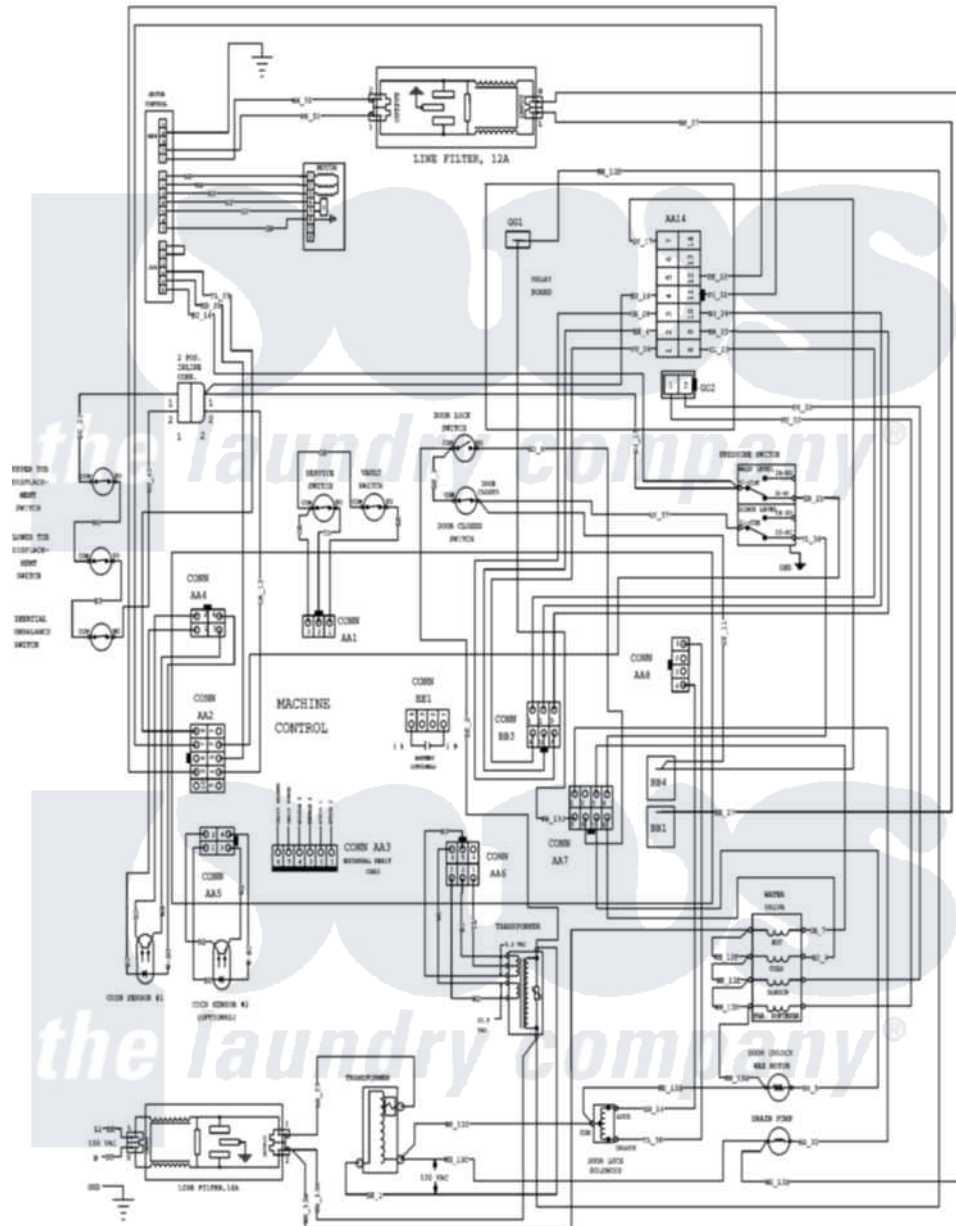

# Maytag MAH21PDD3W 10 - WIRING INFORMATION

Maytag Residential Maytag MAH21PDD3W Washer Parts Parts Diagram 10 - WIRING INFORMATION  
 Click on the part number to view part

Item	Original Part Number	Replaced By	Status	Part Description
001	NLA		Not Available	WIRING INFORMATION