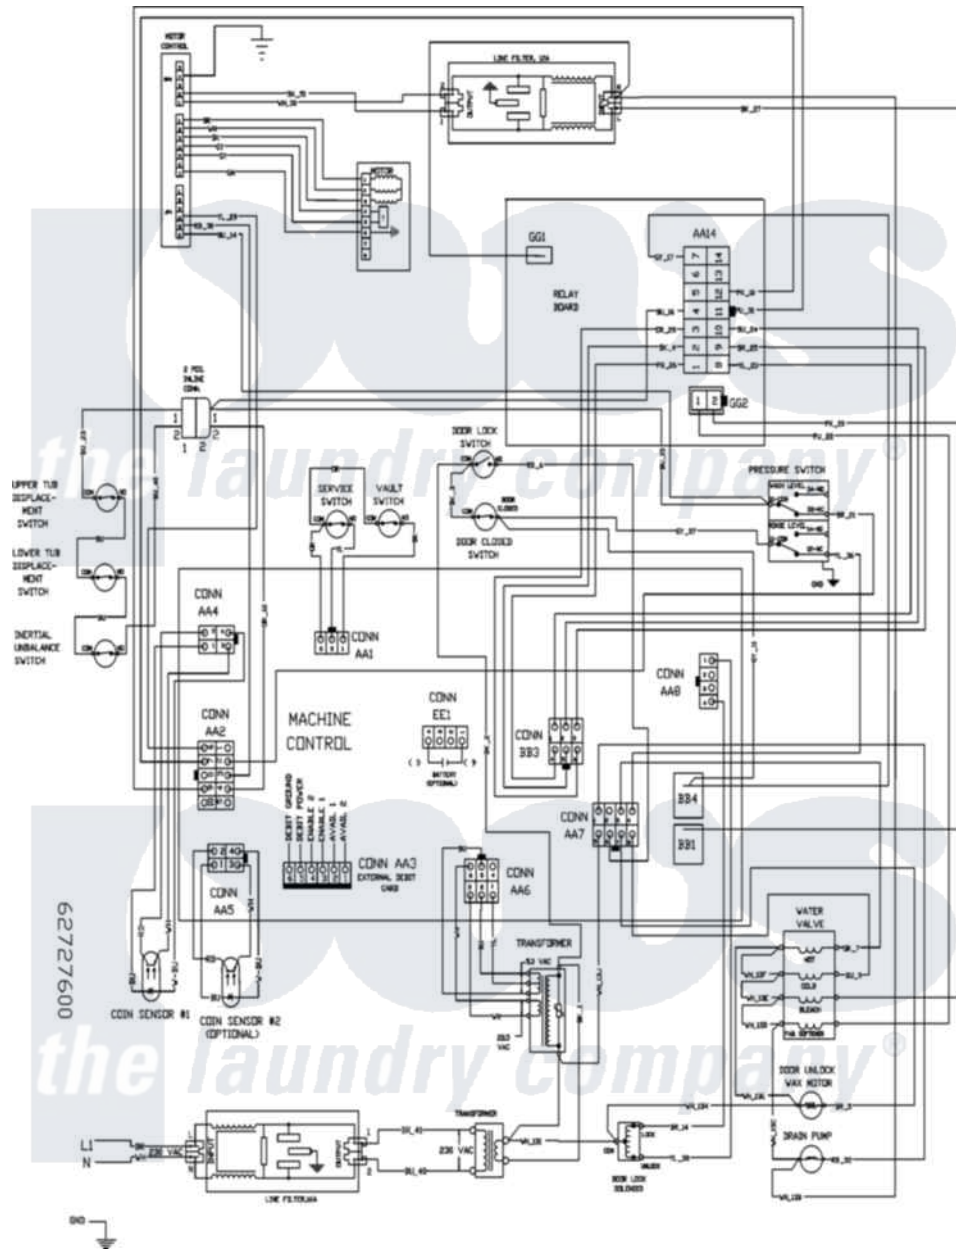

Maytag MAH21PDDGW 10 - WIRING INFORMATION

Maytag Residential Maytag MAH21PDDGW Washer Parts Parts Diagram 10 - WIRING INFORMATION
 Click on the part number to view part

Item	Original Part Number	Replaced By	Status	Part Description
001	NLA		Not Available	WIRING INFORMATION