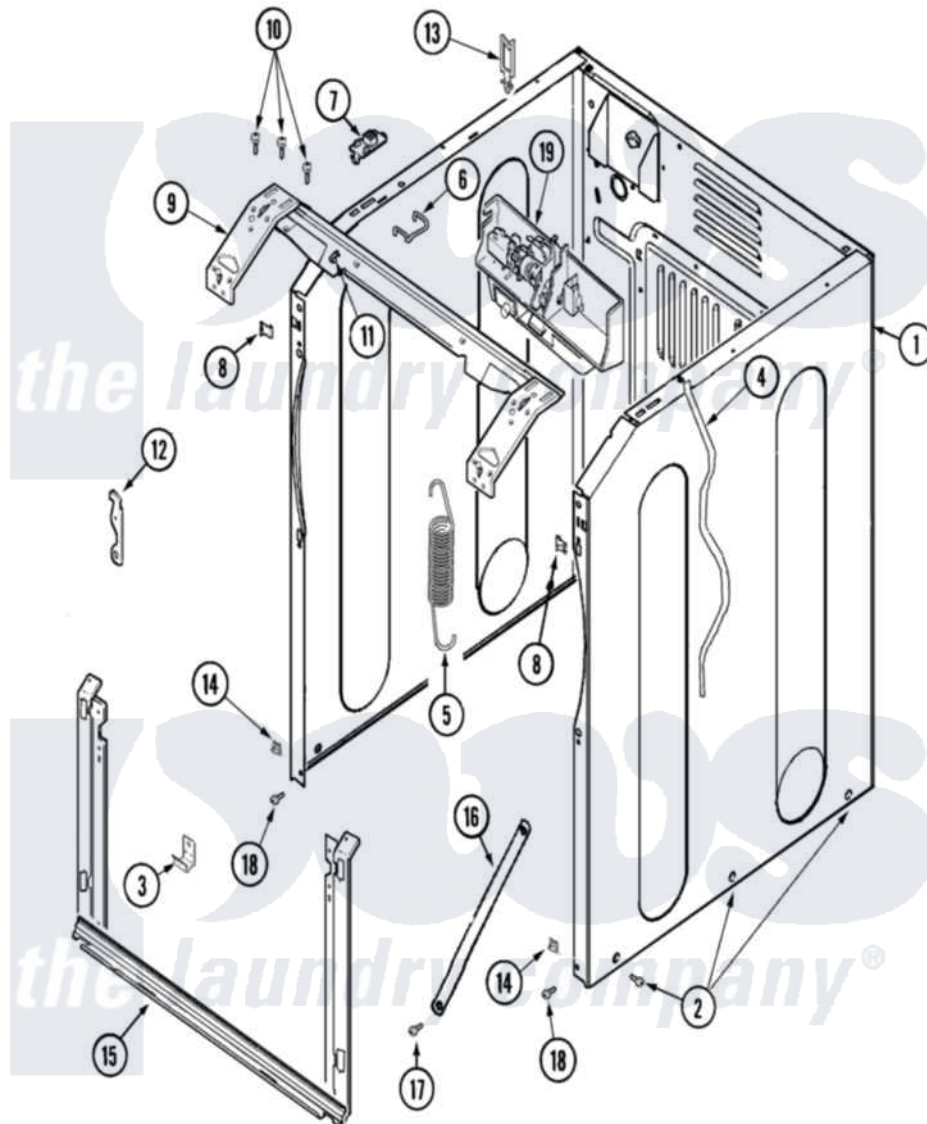

Maytag MAH21PDDWQ 04 - CABINET-FRONT

Maytag [Residential Maytag MAH21PDDWQ Washer Parts](#) Parts Diagram 04 - CABINET-FRONT
 Click on the part number to view part

Item	Original Part Number	Replaced By	Status	Part Description
001	22003639			Cabinet Assembly
"	NLA		Not Available	CABINET ASSY. (BISQUE AS PK)
002	213007			Xfor Cabinet See Cabinet, Back
003	22002239			Clip, Front Panel
004	33001836			Strap, Top Cover Support
005	22003254			Spring, Cabinet To Tub
006	22002297			Support, Spring
007	22001997			Spacer, Top Cover
008	22002049			Clip Note: Clip, Front Panel
009	22003637			BRACE ASSEMBLY, TOP CROSS CONTAINS ITEMS 12 & 13
010	22001995			Screw Note: Screw, Tumbler Front And Shroud
011	22002014			Clip, Harness To Support
012	33002597			Hook, Security

013	22003298		Retainer, Wire
014	22002013		Stop, Shipping
015	22001995		Screw Note: Screw, Tumbler Front And Shroud
"	22003638	22003652	Shroud Support Assembly
016	22002259	22002767	Brace, Cross
017	22001995		Screw Note: Screw, Tumbler Front And Shroud
018	22001995		Screw Note: Screw, Tumbler Front And Shroud
019	22003706		Door Lock Assembly, Commercial