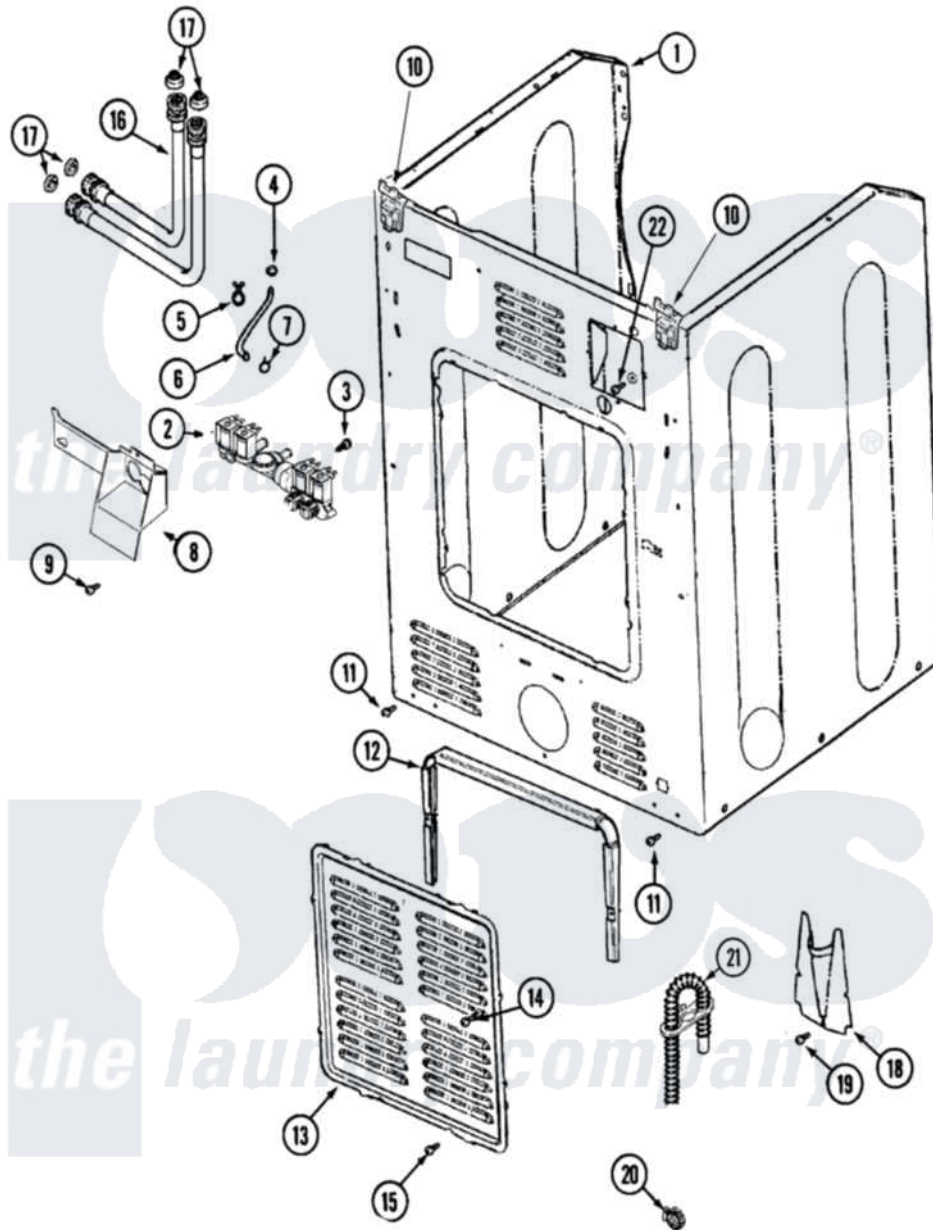

Maytag MAH21PDDWQ 05 - CABINET-REAR

Maytag Residential Maytag MAH21PDDWQ Washer Parts Parts Diagram 05 - CABINET-REAR
 Click on the part number to view part

Item	Original Part Number	Replaced By	Status	Part Description
001	22003639			Cabinet Assembly
"	NLA		Not Available	CABINET ASSY. (BISQUE AS PK)
002	22004186	22003940		Water Valve
003	22002436			Screw, Water Valve Bracket
004	22002054	285655		Clamp, Hose
005	22003707			Cable, Tie
006	22002083			Hose, Injector
007	216169	596669		Clamp, Manifold
008	33002212			Bracket, Water Valve
009	22002436			Screw, Water Valve Bracket
010	22004095			Hinge, Plastic
011	22001995			Screw Note: Screw, Tumbler Front And Shroud
012	22002022			Spacer, Access Panel
013	22002092			Panel, Access
"	22004355			Rear Access Panel

014	22002295	67006908		Screw, Ice Rack
015	22001996	3370225		Screw
016	22003682	12001901		Kit-Inlet Hose Assembly
"	22003683	12001900		Kit-Inlet Hose Assembly
017	12001413			Strainer And Washer Kit
018	22002704			Cover, Drain Hose
019	22001995			Screw Note: Screw, Tumbler Front And Shroud
020	22001984	285655		Clamp, Hose
021	22002892			Retainer, Drain Hose
"	22003319	12001807		Drain Hose Kit
022	NLA		Not Available	SCREW---NA