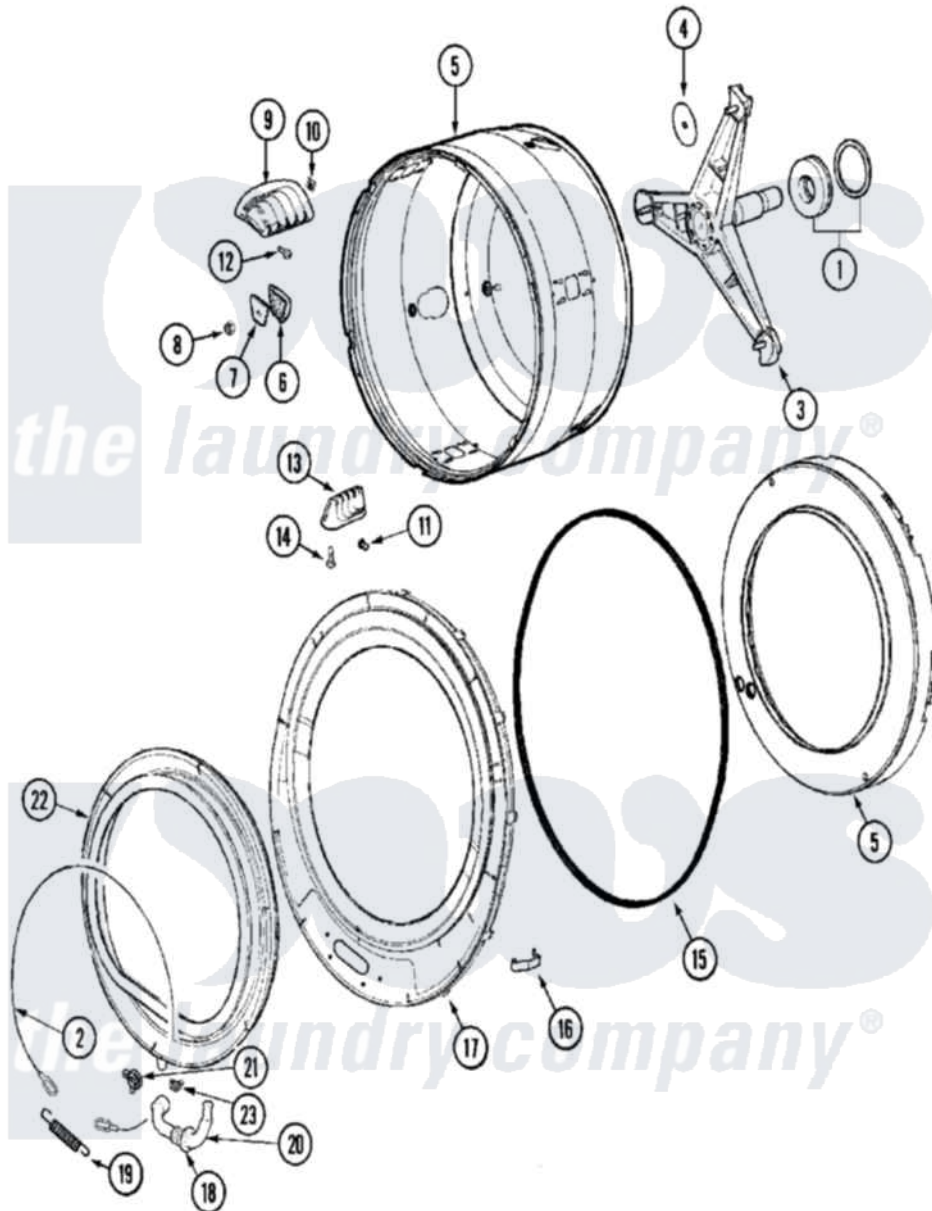

Maytag MAH21PDDWQ 07 - SPINNER ASSEMBLY & OUTER TUB COVER

Maytag Residential Maytag MAH21PDDWQ Washer Parts Parts Diagram 07 - SPINNER ASSEMBLY & OUTER TUB COVER

Click on the part number to view part

Item	Original Part Number	Replaced By	Status	Part Description
001	12002022			Lip Seal Kit
002	22002327			Wire, Boot Clamp
003	22004081	W10181639		Support
004	22002023			Washer, Plastic
005	22003670	6-2717080		Spinner As
006	22002482			Washer, Profile
007	22002020			Washer, Spinner Support
008	22002122	2207454		Nut, Hex
009	22001985			Baffle, Drip
010	22002009			Grommet, Baffle
011	22001999			Grommet, Baffle
012	22003556			Screw, Baffle
013	22001986			Baffle, Drip
014	22002059			Screw, Baffle
015	22002077			Seal, Tub Cover
016	22002050			Clip, Tub To Cover

017	22004264	22004254	Cover, Tub W/Sealandcaps Aspk
018	22003074		Guard, Hose
019	22002099		Spring, Tub
020	22003071	22004477	Drain Hose, Door Boot
021	Y22003072		CLAMP, HOSE DOUBLE WIRE
022	22003893		Door Boot, Black
023	22003073	596669	Clamp, Manifold