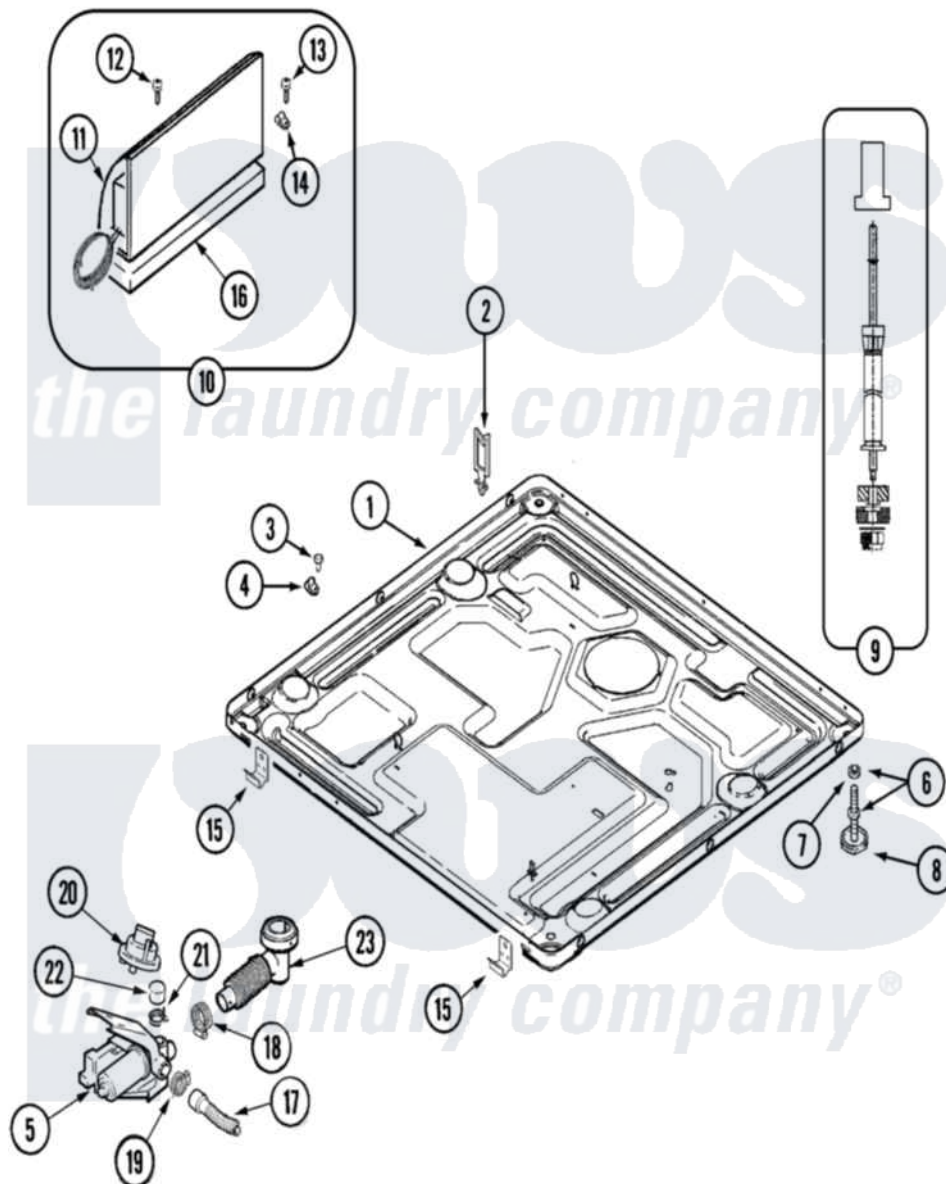

# Maytag MAH21PDDWQ 08 - BASE & MOTOR CONTROL

Maytag Residential Maytag MAH21PDDWQ Washer Parts Parts Diagram 08 - BASE & MOTOR CONTROL  
 Click on the part number to view part

Item	Original Part Number	Replaced By	Status	Part Description
001	22003926	<a href="#">22003435</a>		Base, Assembly
002	<a href="#">22003298</a>			Retainer, Wire
003	<a href="#">Y313561</a>			Screw---NA
004	<a href="#">22003327</a>			Clamp, Lcd Harness To Cover
005	22003244	<a href="#">25001052</a>		Pump Assembly
006	<a href="#">22003544</a>			Adjustable Leg W/Foot And Nut
007	Y052740	<a href="#">62739</a>		Nut, Lock
008	<a href="#">210684</a>			Foot, Adjustable Leg
009	<a href="#">22001988</a>			Strut Assembly-Rear
010	<a href="#">22004046</a>			Control Assembly, Motor
"	<a href="#">22004473</a>			Motor Control Assembly
011	<a href="#">22003614</a>			Shield, Motor Control Drip
012	212276	<a href="#">W10116760</a>		Screw
013	<a href="#">22002019</a>			Screw, Wire Clip To Motor Cnt
014	<a href="#">22003327</a>			Clamp, Lcd Harness To Cover
				Screw, Nut, Screw, Tumbler

015	<a href="#">22001995</a>		Screw Note. Screw, Tumbler Front And Shroud
"	<a href="#">22002239</a>		Clip, Front Panel
016	22003548		BRACKET, MTG. (SR MOTOR CTL)
017	22003319	<a href="#">12001807</a>	Drain Hose Kit
018	202515	<a href="#">596669</a>	Clamp, Manifold
"	22001984	<a href="#">285655</a>	Clamp, Hose
019	22002053	<a href="#">696392</a>	Hose Clamp
020	<a href="#">22003728</a>		Switch, Pressure Items 22-30 Listed As Series
021	22002853	<a href="#">285655</a>	Clamp, Hose
022	<a href="#">22003268</a>		Cap, Rubber
023	<a href="#">22003262</a>		Hose, Tub To Pump Outlet