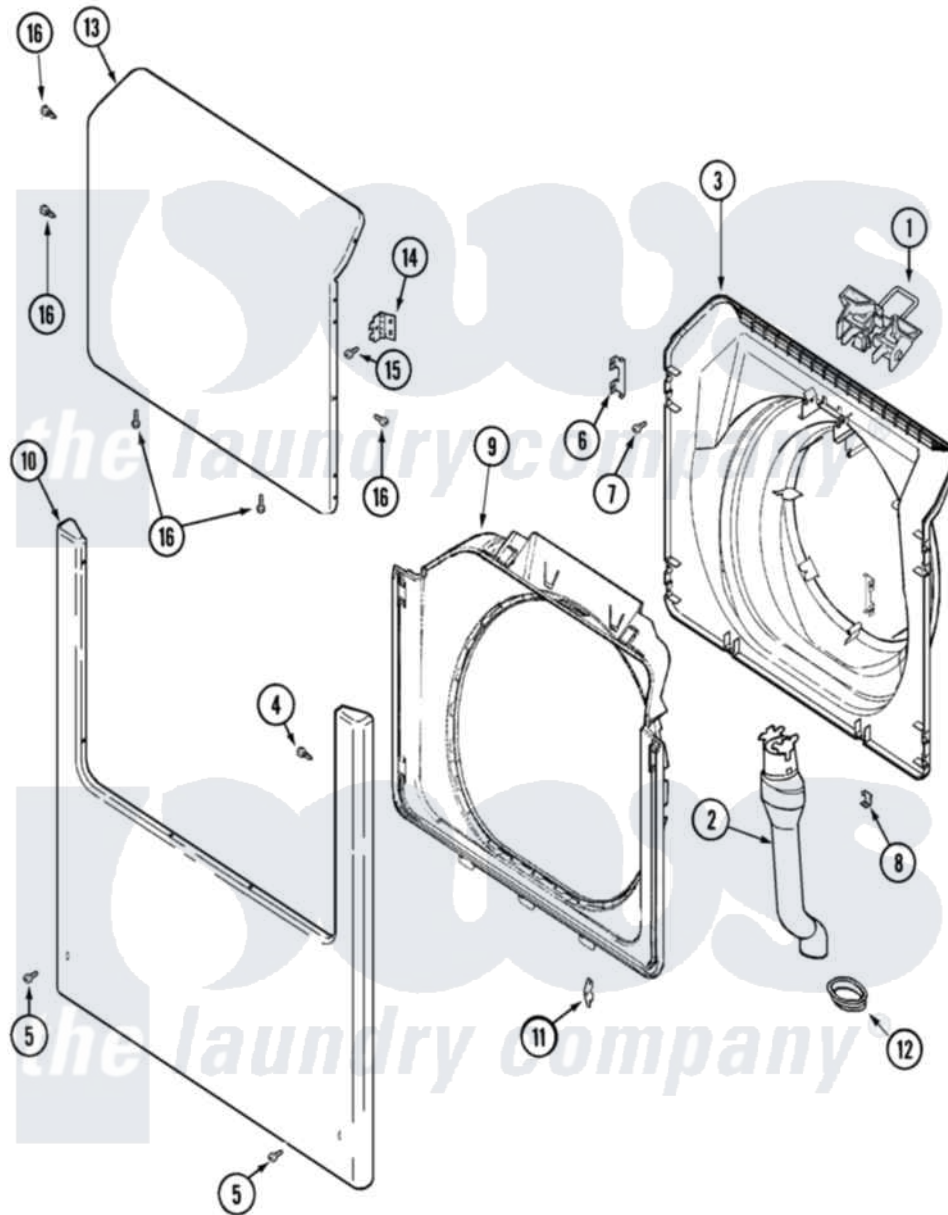

Maytag MAH21PDDWQ 09 - DOOR, SHROUD, & FRONT PANEL

Maytag Residential Maytag MAH21PDDWQ Washer Parts Parts Diagram 09 - DOOR, SHROUD, & FRONT PANEL
 Click on the part number to view part

Item	Original Part Number	Replaced By	Status	Part Description
001	22003269			Door, Lock Hoop Assembly
002	22003850			Vent Tube Assembly
003	22003275			Door, Inner/Door Strike
004	22002244			Clip, Grounding
005	33002190			SCrew, C BraCe, BraCket, Cabinet
006	22002038			Clip, Door
007	22002007			Screw, Wire Frame
008	22002039			Clip, Door
009	22003516	22002234		Shroud And Dispenser Hose
010	22002663		Not Available	PANEL, FRONT (BISQ)
"	22002836			Panel, Front
011	33001764			Cover, Hinge Hole
"	33001846			Screw, Hinge Hole Cover
"	33002349			Cover, Hinge Hole
012	22003075			Grommet, Vent Tube
013	22003785			Door, Outer

"	22003786	Not Available	DOOR, OUTER (BSQ)
014	22002798		Hinge, Door
015	22002062	98006631	Screw
"	22002243		Screw, Front Panel And Hinge
"	22002244		Clip, Grounding
016	22002063		Screw No.8-18AB Wafer Head