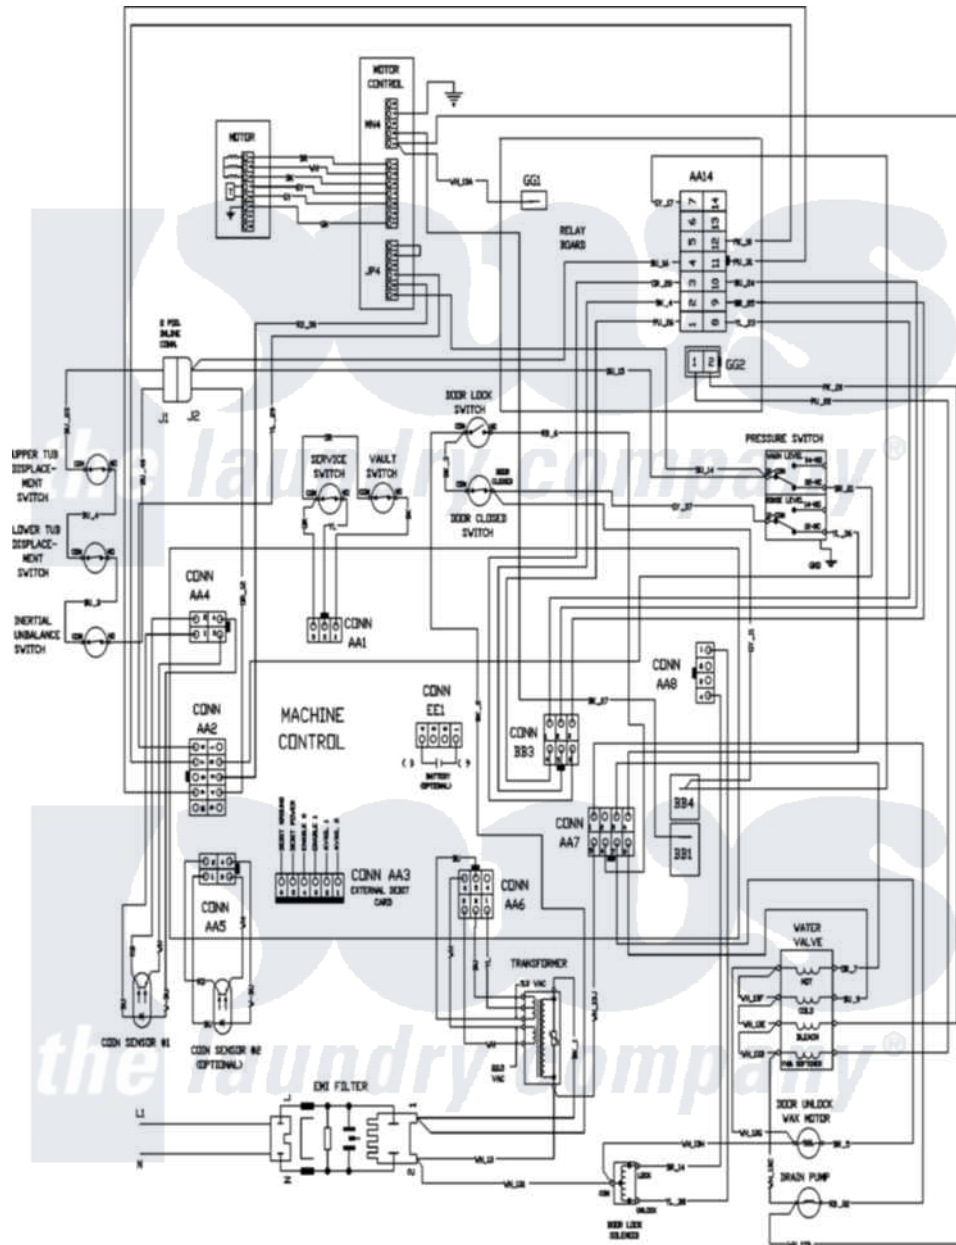

Maytag MAH21PDDWQ 10 - WIRING INFORMATION

Maytag Residential Maytag MAH21PDDWQ Washer Parts Parts Diagram 10 - WIRING INFORMATION
 Click on the part number to view part

Item	Original Part Number	Replaced By	Status	Part Description
001	NLA		Not Available	WIRING INFORMATION