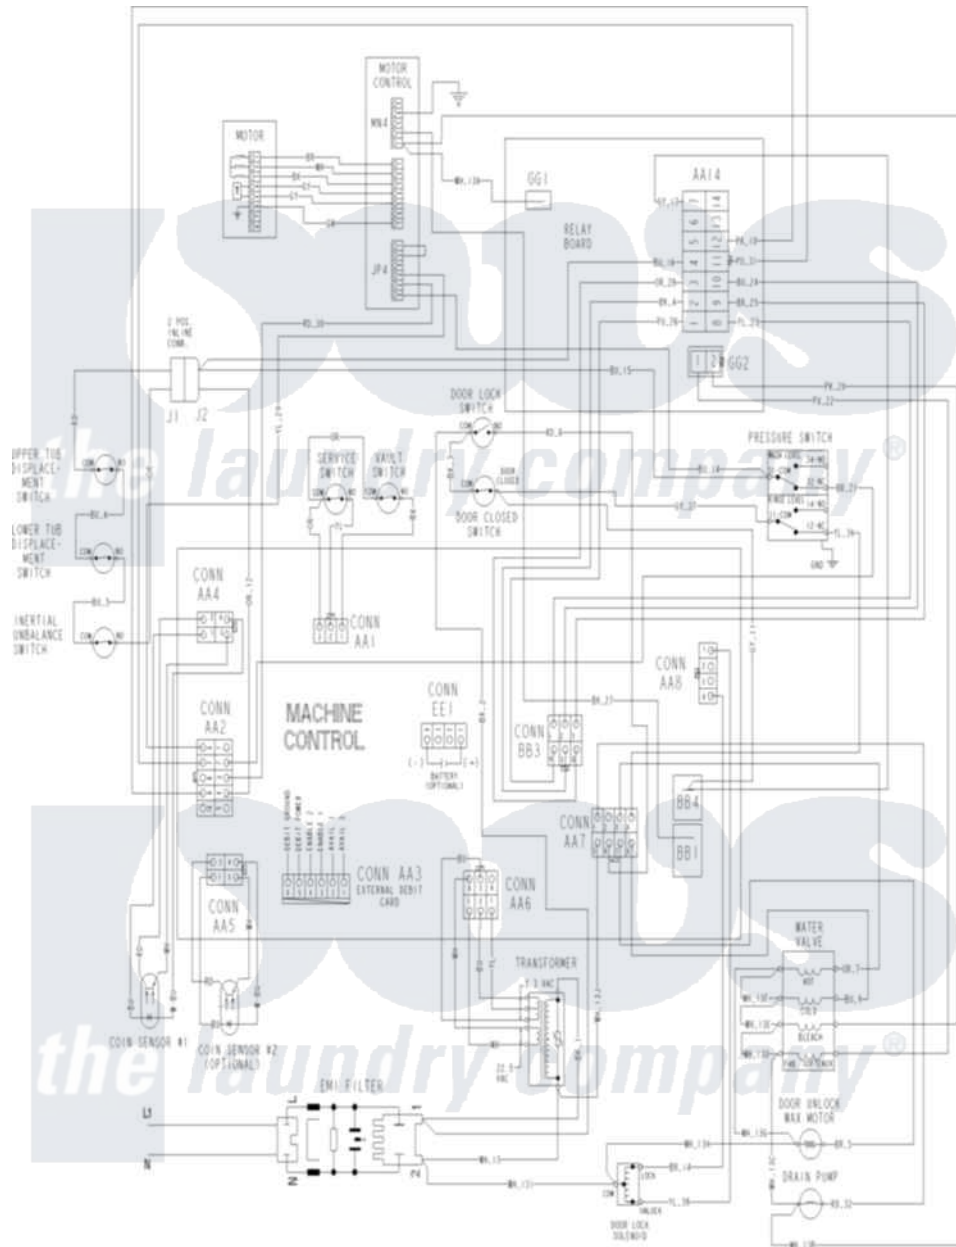

Maytag MAH21PDDWQ 11 - WIRING INFORMATION SER-15

Maytag Residential Maytag MAH21PDDWQ Washer Parts Parts Diagram 11 - WIRING INFORMATION SER-15  
 Click on the part number to view part

Item	Original Part Number	Replaced By	Status	Part Description
001	NLA		Not Available	WIRING INFORMATION