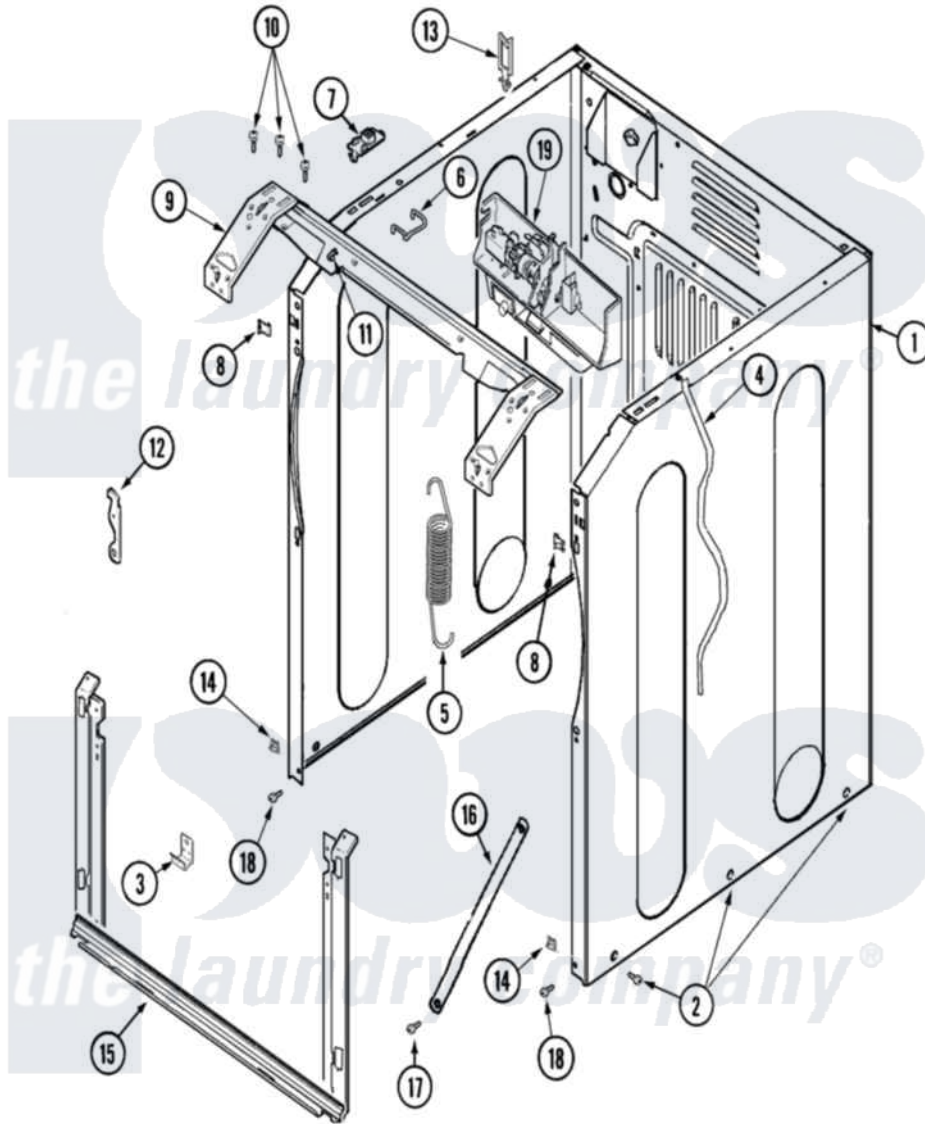

Maytag MAH21PDDWW 04 - CABINET-FRONT

Maytag [Residential Maytag MAH21PDDWW Washer Parts](#) Parts Diagram 04 - CABINET-FRONT
 Click on the part number to view part

Item	Original Part Number	Replaced By	Status	Part Description
001	22003639			Cabinet Assembly
"	NLA		Not Available	CABINET ASSY. (BISQUE AS PK)
002	213007			Xfor Cabinet See Cabinet, Back
003	22002239			Clip, Front Panel
004	33001836			Strap, Top Cover Support
005	22003254			Spring, Cabinet To Tub
006	22002297			Support, Spring
007	22001997			Spacer, Top Cover
008	22002049			Clip Note: Clip, Front Panel
009	22003637			BRACE ASSEMBLY, TOP CROSS CONTAINS ITEMS 12 & 13
010	22001995			Screw Note: Screw, Tumbler Front And Shroud
011	22002014			Clip, Harness To Support
012	33002597			Hook, Security

013	22003298		Retainer, Wire
014	22002013		Stop, Shipping
015	22001995		Screw Note: Screw, Tumbler Front And Shroud
"	22003638	22003652	Shroud Support Assembly
016	22002259	22002767	Brace, Cross
017	22001995		Screw Note: Screw, Tumbler Front And Shroud
018	22001995		Screw Note: Screw, Tumbler Front And Shroud
019	22003706		Door Lock Assembly, Commercial