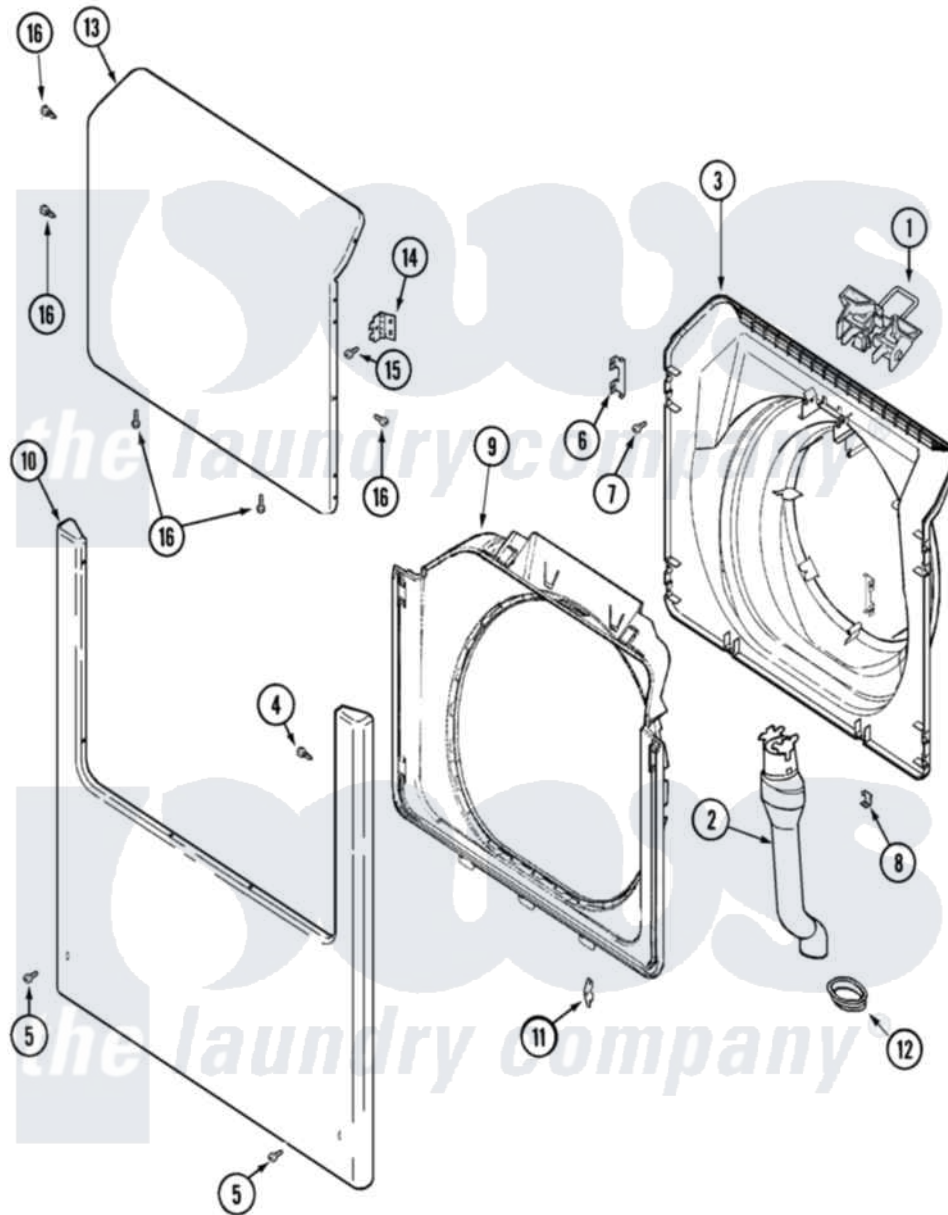

Maytag MAH21PDDWW 09 - DOOR, SHROUD, & FRONT PANEL

Maytag [Residential Maytag MAH21PDDWW Washer Parts](#) Parts Diagram 09 - DOOR, SHROUD, & FRONT PANEL
 Click on the part number to view part

Item	Original Part Number	Replaced By	Status	Part Description
001	22003269			Door, Lock Hoop Assembly
002	22003850			Vent Tube Assembly
003	22003275			Door, Inner/Door Strike
004	22002244			Clip, Grounding
005	33002190			SCrew, C BraCe, BraCket, Cabinet
006	22002038			Clip, Door
007	22002007			Screw, Wire Frame
008	22002039			Clip, Door
009	22003516	22002234		Shroud And Dispenser Hose
010	22002663		Not Available	PANEL, FRONT (BISQ)
"	22002836			Panel, Front
011	33001764			Cover, Hinge Hole
"	33001846			Screw, Hinge Hole Cover
"	33002349			Cover, Hinge Hole
012	22003075			Grommet, Vent Tube
013	22003785			Door, Outer

"	22003786	Not Available	DOOR, OUTER (BSQ)
014	22002798		Hinge, Door
015	22002062	98006631	Screw
"	22002243		Screw, Front Panel And Hinge
"	22002244		Clip, Grounding
016	22002063		Screw No.8-18AB Wafer Head