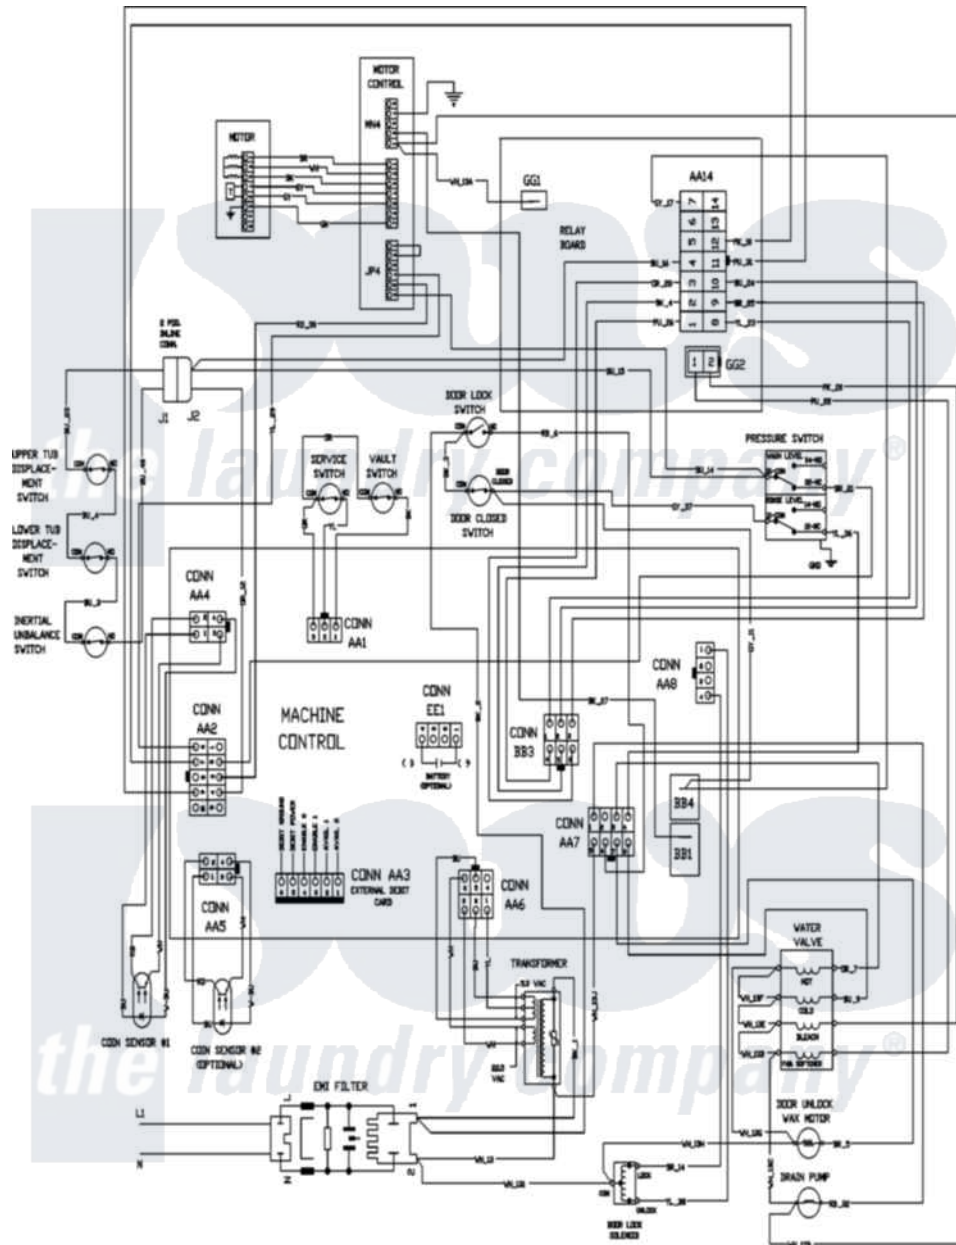

Maytag MAH21PDDWW 10 - WIRING INFORMATION

Maytag Residential Maytag MAH21PDDWW Washer Parts Parts Diagram 10 - WIRING INFORMATION
 Click on the part number to view part

Item	Original Part Number	Replaced By	Status	Part Description
001	NLA		Not Available	WIRING INFORMATION