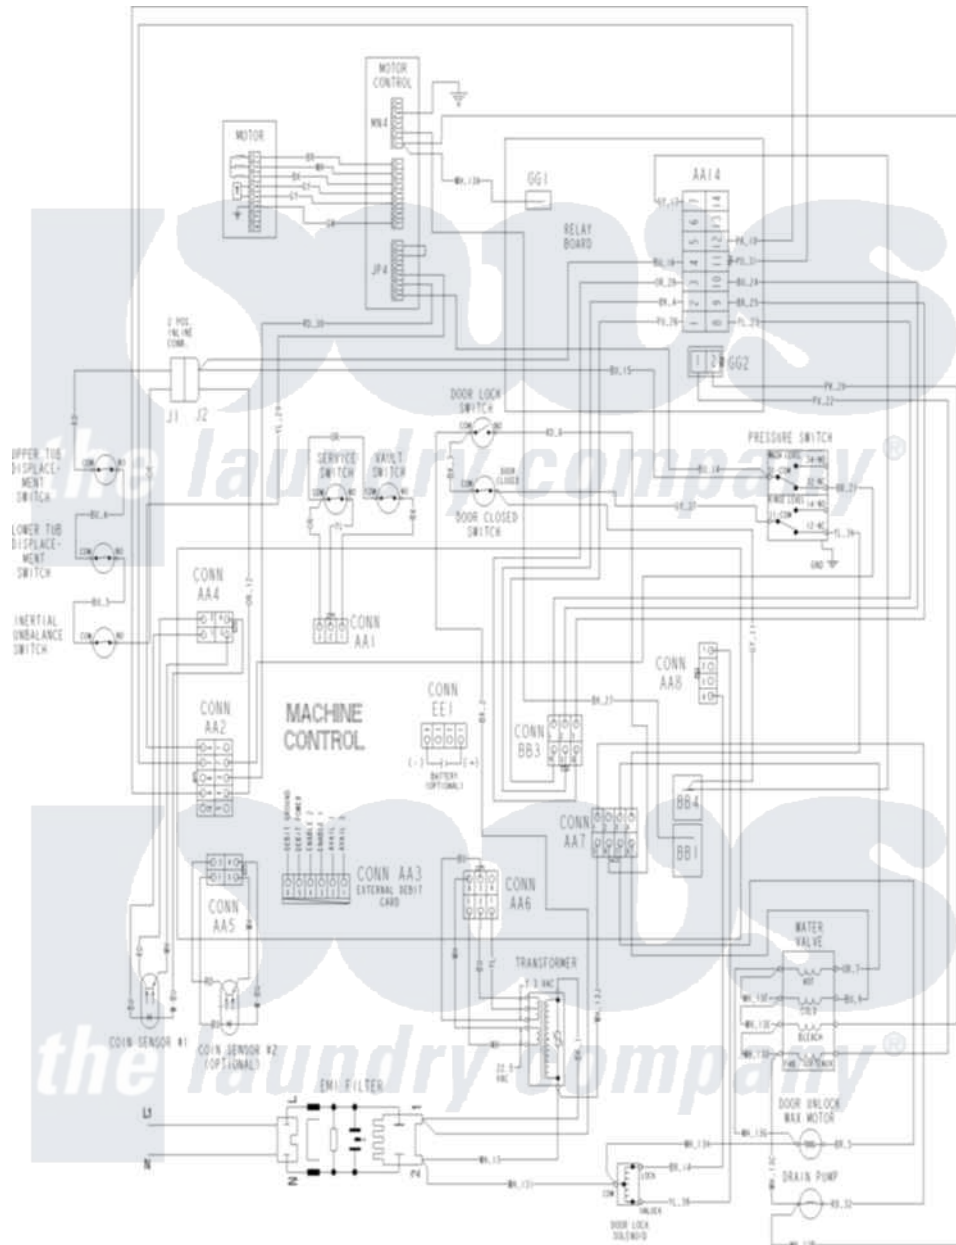

Maytag MAH21PDDWW 11 - WIRING INFORMATION SER-15

Maytag Residential Maytag MAH21PDDWW Washer Parts Parts Diagram 11 - WIRING INFORMATION SER-15  
 Click on the part number to view part

Item	Original Part Number	Replaced By	Status	Part Description
001	NLA		Not Available	WIRING INFORMATION