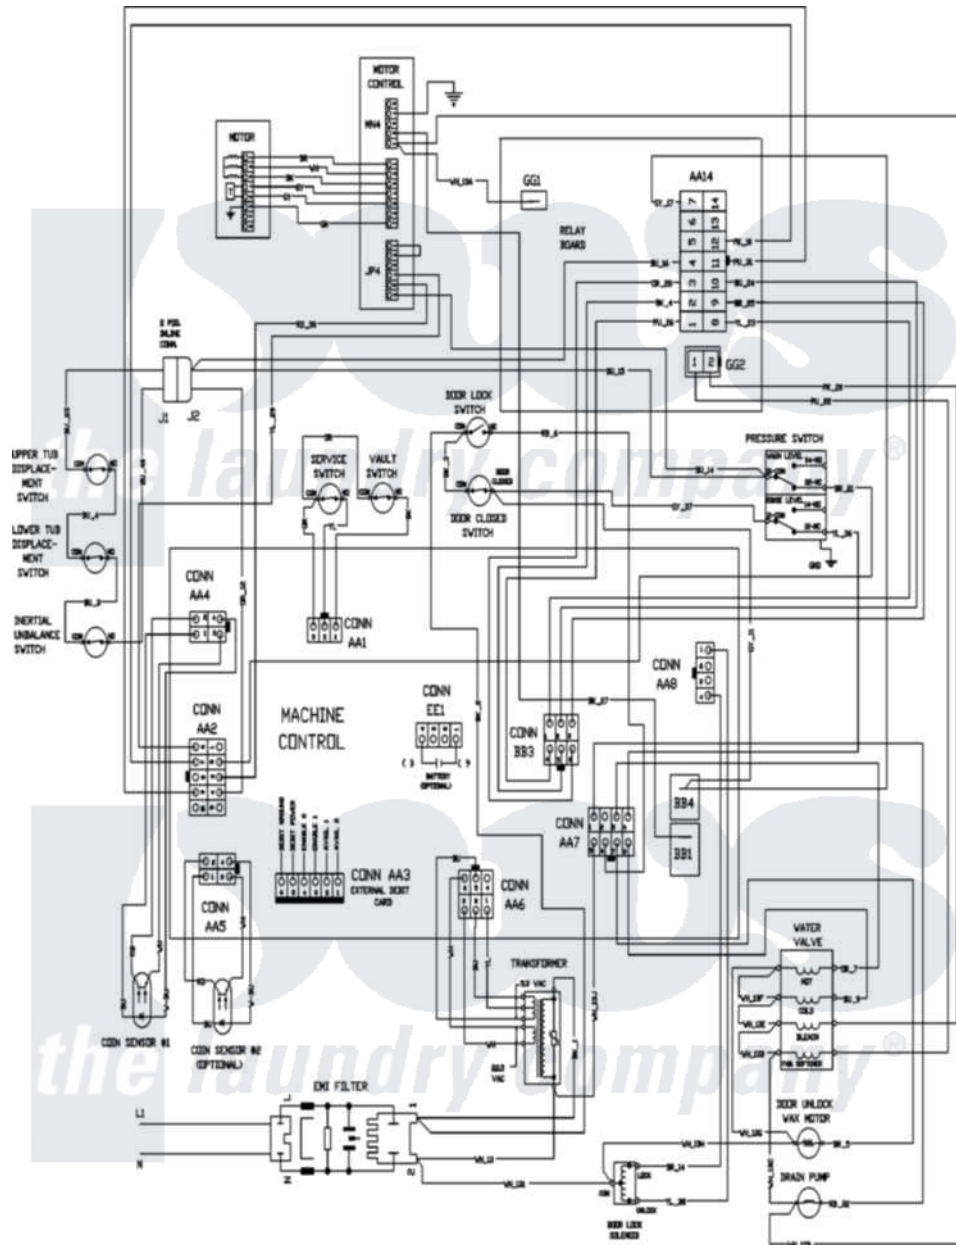

Maytag MAH21PDDXW 10 - WIRING INFORMATION

Maytag Residential Maytag MAH21PDDXW Washer Parts Parts Diagram 10 - WIRING INFORMATION
 Click on the part number to view part

Item	Original Part Number	Replaced By	Status	Part Description
001	NLA		Not Available	WIRING INFORMATION