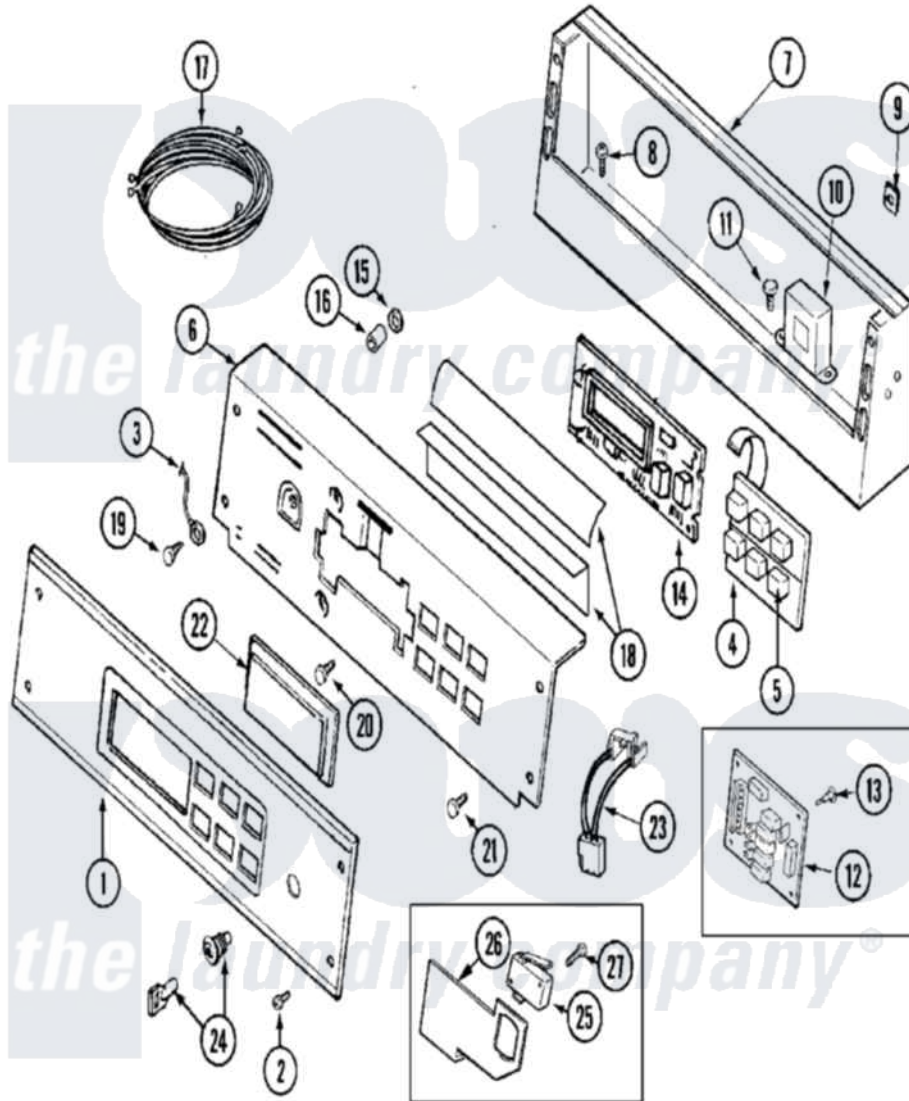

# Maytag MAH21PNAGW 01 - CONTROL PANEL

Maytag [Residential Maytag MAH21PNAGW Washer Parts](#) Parts Diagram 01 - CONTROL PANEL  
 Click on the part number to view part

Item	Original Part Number	Replaced By	Status	Part Description
001	<a href="#">22003746</a>			Panel, Control
002	<a href="#">215506</a>			Screw, Control Panel Overlay
003	<a href="#">205810</a>			Wire, Ground
004	206808	<a href="#">W10135389</a>		Push Button And Switch Assembly
"	215527	<a href="#">W10140652</a>		Screw, 6-20 X 1/2
005	215517	<a href="#">W10131113</a>		Push Button
006	<a href="#">22003697</a>			Bracket, Back
007	<a href="#">22003101</a>			Console
008	22001996	<a href="#">3370225</a>		Screw
009	<a href="#">215003</a>			Fastener, Panel And Bracket
010	<a href="#">22001960</a>			Transformer
011	<a href="#">211251</a>			Screw, Transformer
"	<a href="#">22001419</a>			Nut, Transformer
012	22002942	<a href="#">22004172</a>		Relay Board Drs
013	<a href="#">22002943</a>			Stand-Off
014	<a href="#">22003703</a>			Board, Control

015	<a href="#">912077</a>		Locknut, Reader Harness
016	<a href="#">33001204</a>		Stand-Off, Ccontrol Board
017	<a href="#">22003270</a>		Harness, Upper
"	<a href="#">22003784</a>		Harness, Wire
"	<a href="#">22004096</a>		Wire Harness - PD Export
018	<a href="#">22002954</a>		Deflector, Water
019	<a href="#">211252</a>		Screw, Ground Wire
020	<a href="#">215526</a>		Screw, Circuit Board
021	215527	<a href="#">W10140652</a>	Screw, 6-20 X 1/2
022	22001962	<a href="#">W10131114</a>	Cover, Display
023	<a href="#">33002090</a>		Harness, Service
024	213750	<a href="#">W10133266</a>	Cam-Lock
"	Y206081	<a href="#">W10116737</a>	Lock
025	<a href="#">22003063</a>		Shield, Programming Switch
"	<a href="#">22003578</a>		Switch, Sensor-Export
026	<a href="#">33001982</a>		Bracket, Switch Mounting
027	<a href="#">22002368</a>		Screw, Sensor Switch Bracket
028	22003787	Not Available	MANUAL, USE & CARE