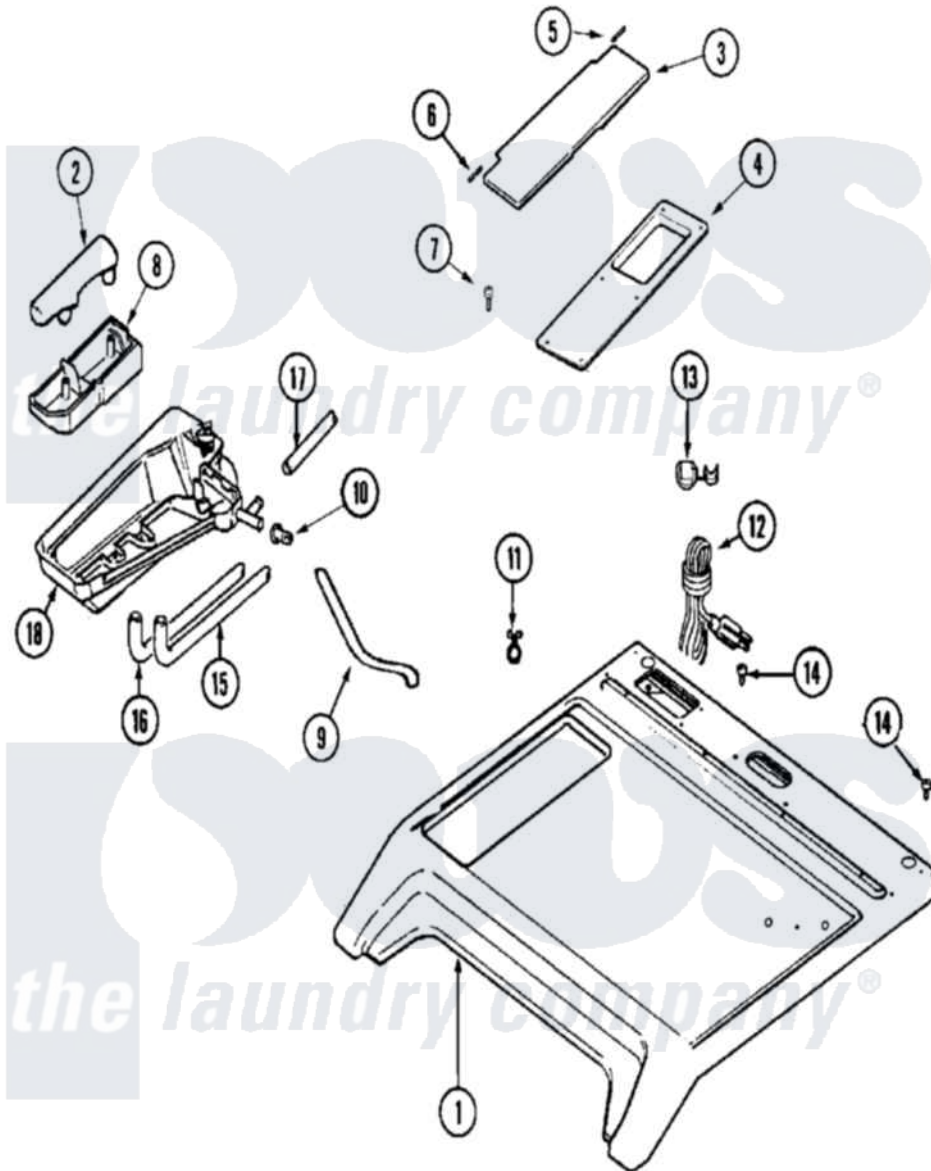

Maytag MAH21PNAGW 02 - TOP

Maytag [Residential Maytag MAH21PNAGW Washer Parts](#) Parts Diagram 02 - TOP
 Click on the part number to view part

Item	Original Part Number	Replaced By	Status	Part Description
001	22003584	22004180		Cover, Top
"	22004180			Cover, Top
002	22002266			Cap, Siphon
003	22002941			Lid, Dispenser Commercial
004	22003665			Bezel, Dispenser
005	Y912678	6-912678		Pin- Hinge
006	Y912679			Pin, Hinge
007	22002031			Palnut, Bezel
"	22002060	400021-1		Screw
008	22002265			Cup, Siphon
009	205161	489503		Clamp
"	22002556			Screw, Baffle
010	22001900			Preventer, Back Flow
"	22003260			Extension, Nozzle
011	212276	W10116760		Screw
"	22002027	74007164		Lock- Purs

012	210186	3370225	Screw
"	22002782		Pad, Foam
"	22003540		Cord, Power
"	22003658		CORD, POWER (EXPORT-AUST)
"	22003705	Not Available	ADAPTER, CORD EXPORT
"	22003817	3370225	Screw
"	22003858		EMI Suppression Filter, 16a
"	33002501		Filter, EMI
013	216183		Grommet, Cord Export
014	210186	3370225	Screw
"	22003050		Wire, Ground
015	205161	489503	Clamp
"	22002551		Hose, Bleach
016	205161	489503	Clamp
"	22002552		Hose, Fabric Softener---NA
017	205161	489503	Clamp
"	22002553		Hose, Detergent
018	22002230	400021-1	Screw
"	22002768	12001558	Dispenser Bottom With 4 Clamps
019	22003462		Dispenser Assembly