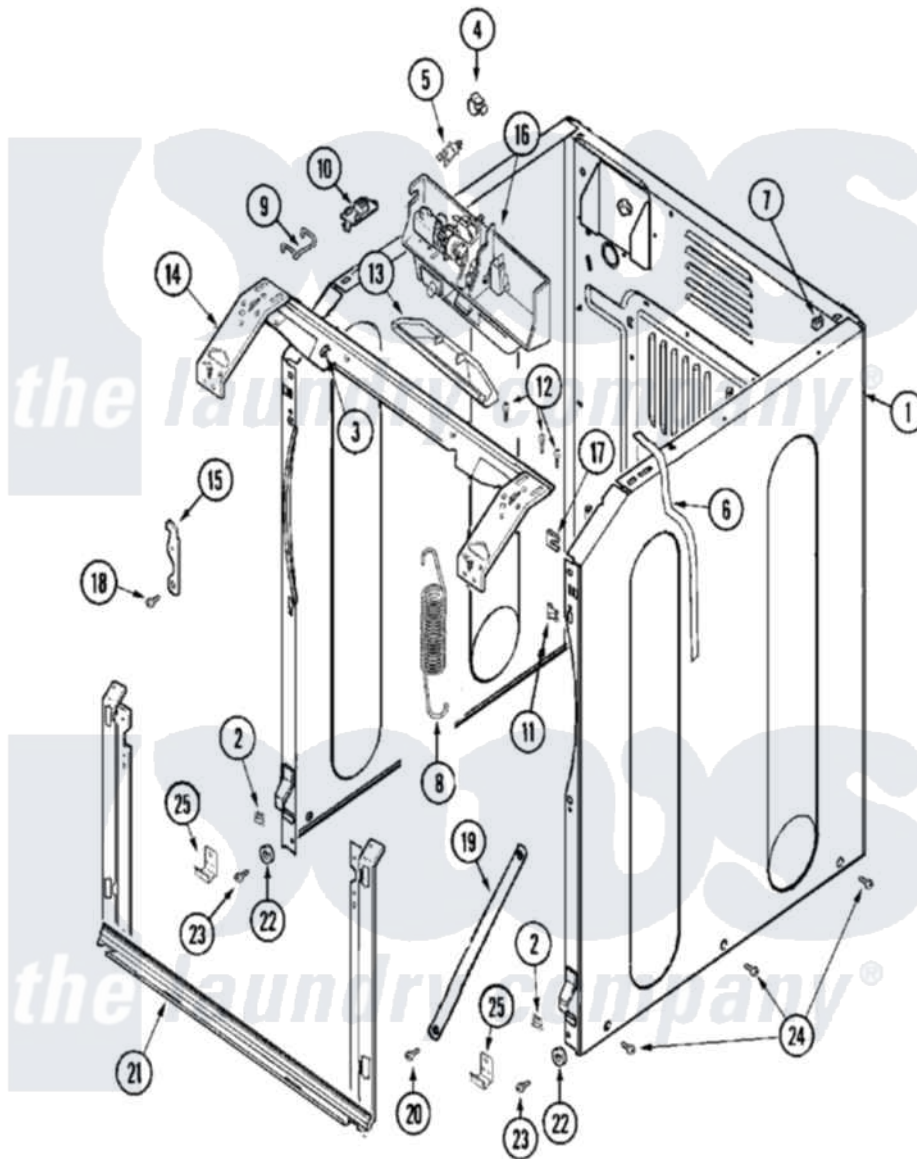

Maytag MAH21PNAGW 03 - CABINET-FRONT

Maytag Residential Maytag MAH21PNAGW Washer Parts Parts Diagram 03 - CABINET-FRONT
 Click on the part number to view part

Item	Original Part Number	Replaced By	Status	Part Description
001	22003639			Cabinet Assembly
002	22002013			Stop, Shipping
003	22002014			Clip, Harness To Support
004	22002014			Clip, Harness To Support
005	22003298			Retainer, Wire
006	33001836			Strap, Top Cover Support
007	310933	33002194		Nut, Speed
008	22003254			Spring, Cabinet To Tub
009	22002297			Support, Spring
010	22001997			Spacer, Top Cover
011	22002239			Clip, Front Panel
012	22001995			Screw Note: Screw, Tumbler Front And Shroud
013	22002957			Cover, Latch Assembly
014	22003637			BRACE ASSEMBLY, TOP CROSS CONTAINS ITEMS 12 & 13

015	33002597		Hook, Security
016	22003706		Door Lock Assembly, Commercial
017	22002049		Clip Note: Clip, Front Panel
018	22001995		Screw Note: Screw, Tumbler Front And Shroud
019	22002767		Brace, Cross
020	22001995		Screw Note: Screw, Tumbler Front And Shroud
021	22003638	22003652	Shroud Support Assembly
022	22002025		Disc, Front Panel Spacer
023	22001995		Screw Note: Screw, Tumbler Front And Shroud
024	213007		Xfor Cabinet See Cabinet, Back
025	22002239		Clip, Front Panel