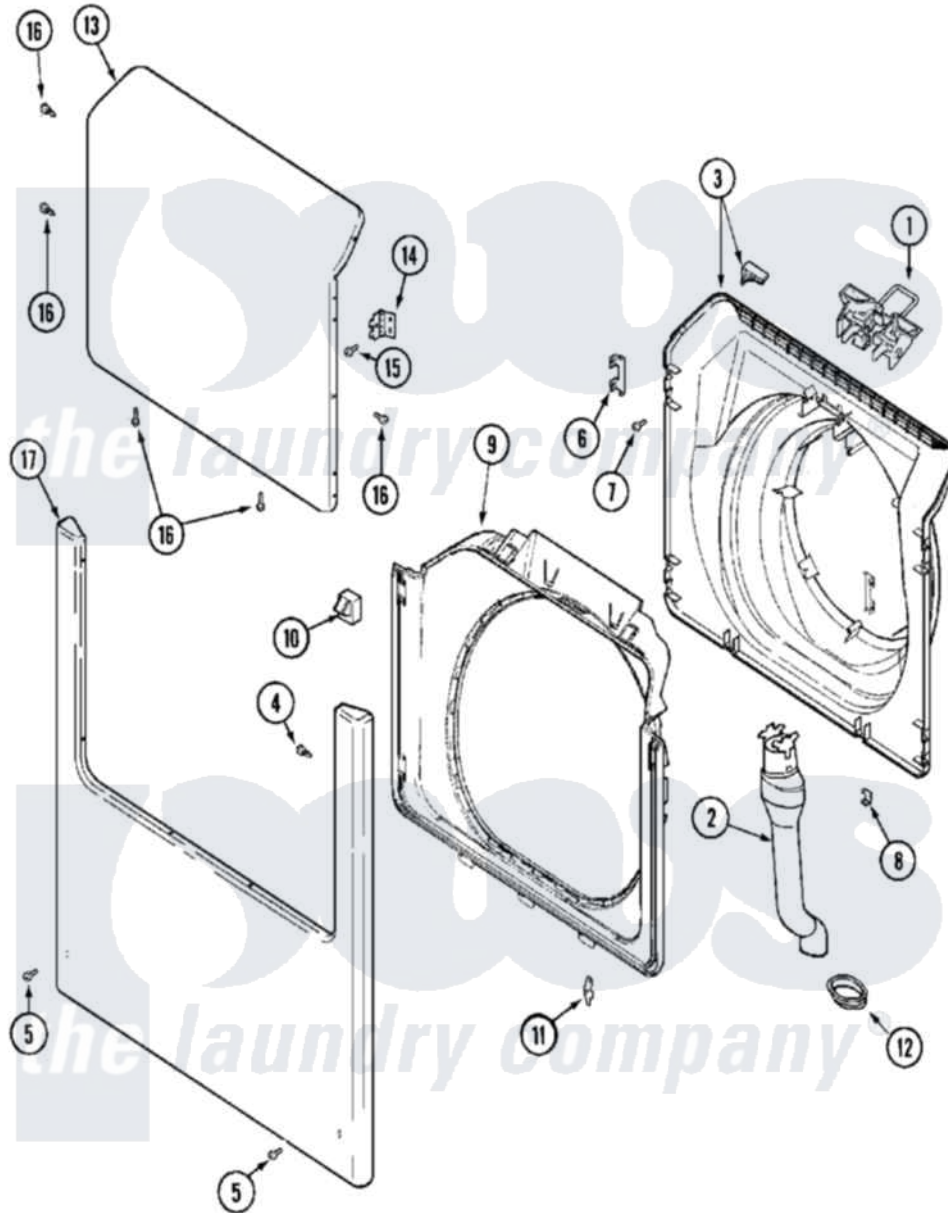

Maytag MAH21PNAGW 04 - DOOR & FRONT PANEL

Maytag Residential Maytag MAH21PNAGW Washer Parts Parts Diagram 04 - DOOR & FRONT PANEL
 Click on the part number to view part

Item	Original Part Number	Replaced By	Status	Part Description
001	22003269			Door, Lock Hoop Assembly
002	22003576	22003850		Vent Tube Assembly
003	22003275			Door, Inner/Door Strike
004	22002244			Clip, Grounding
005	22002243			Screw, Front Panel And Hinge
006	22002038			Clip, Door
007	22002007			Screw, Wire Frame
008	22002039			Clip, Door
009	22002234			Shroud And Dispenser Hose
010	22002046			Switch, Secondary Door
011	22002095	12001994		Cover
"	33001764			Cover, Hinge Hole
"	33001846			Screw, Hinge Hole Cover
012	22003075			Grommet, Vent Tube
013	22002333			Label, Open Door
"	22003785			Door, Outer

014	22002001		Support, Hinge
"	22002798		Hinge, Door
"	W10124350	Not Available	NOT REQUIRED (HINGE SUPPORT)
015	22002062	98006631	Screw
"	22002243		Screw, Front Panel And Hinge
"	22002244		Clip, Grounding
016	22002063		Screw No.8-18AB Wafer Head
017	22002241	22002836	Panel, Front
018	22001496		Front Panel Fastener And Screw