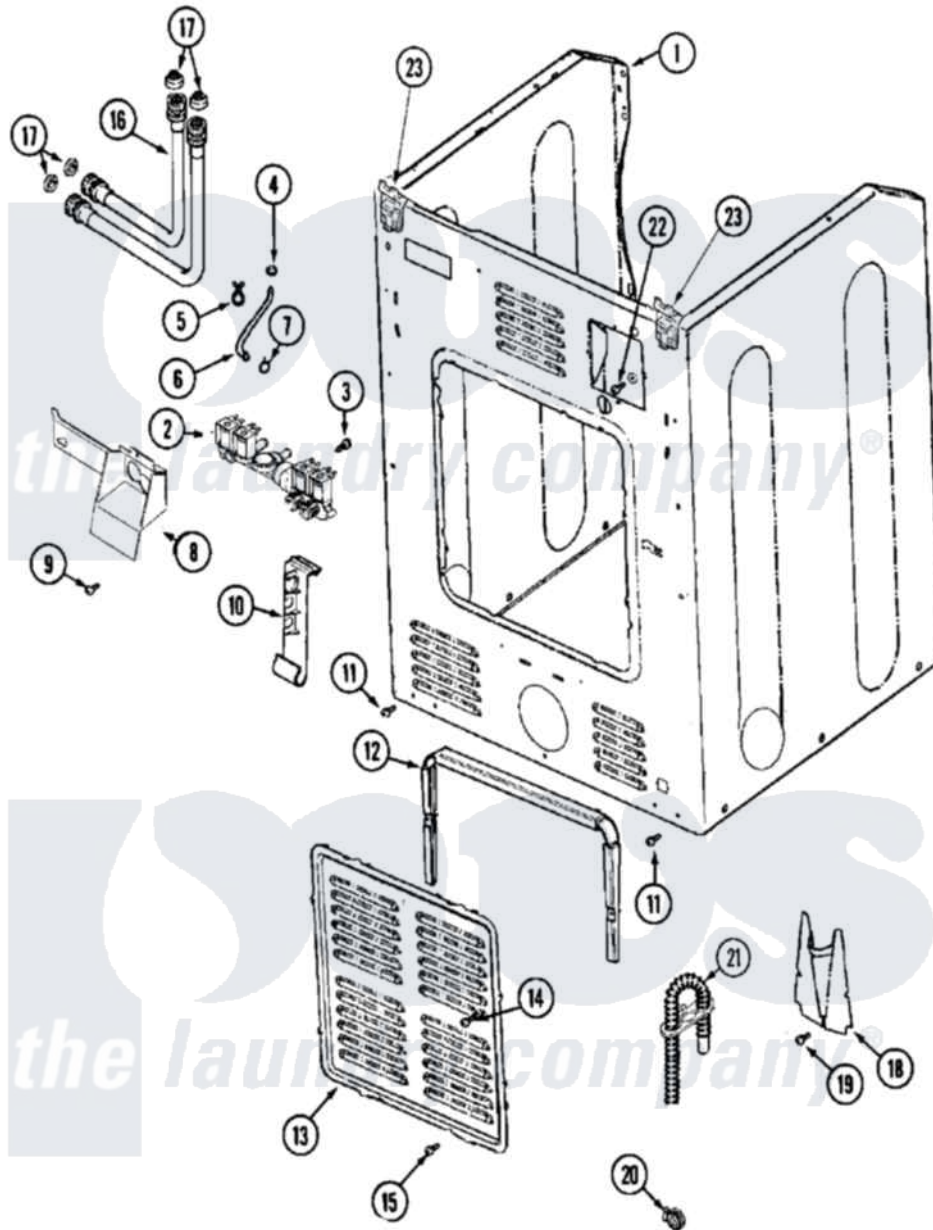

Maytag MAH21PNAGW 05 - CABINET-REAR

Maytag Residential Maytag MAH21PNAGW Washer Parts Parts Diagram 05 - CABINET-REAR
 Click on the part number to view part

Item	Original Part Number	Replaced By	Status	Part Description
001	22002013			Stop, Shipping
"	22003639			Cabinet Assembly
002	22002903			Valve, Water
003	Y313561			Screw----NA
004	22003627	616099		Clamp
005	22003707			Cable, Tie
006	22002083			Hose, Injector
007	216169	596669		Clamp, Manifold
008	33002212			Bracket, Water Valve
009	22002436			Screw, Water Valve Bracket
011	22001995			Screw Note: Screw, Tumbler Front And Shroud
012	22002022			Spacer, Access Panel
013	22002092			Panel, Access
"	22002349	W10116737		Lock
014	22002295	67006908		Screw, Ice Rack
015	22001996	3370225		Screw

016	35-3400		Inlet Hose Assembly
"	35-3401		Inlet Hose Assembly
017	12001413		Strainer And Washer Kit
018	22002704		Cover, Drain Hose
019	22001995		Screw Note: Screw, Tumbler Front And Shroud
020	22001984	285655	Clamp, Hose
021	12001659	12001807	Drain Hose Kit
"	22002892		Retainer, Drain Hose
"	22002893	8539404	Tie-Wire
"	22002932		Clip, Drain Hose
"	22003319	12001807	Drain Hose Kit
022	NLA	Not Available	SCREW, GROUND LUG