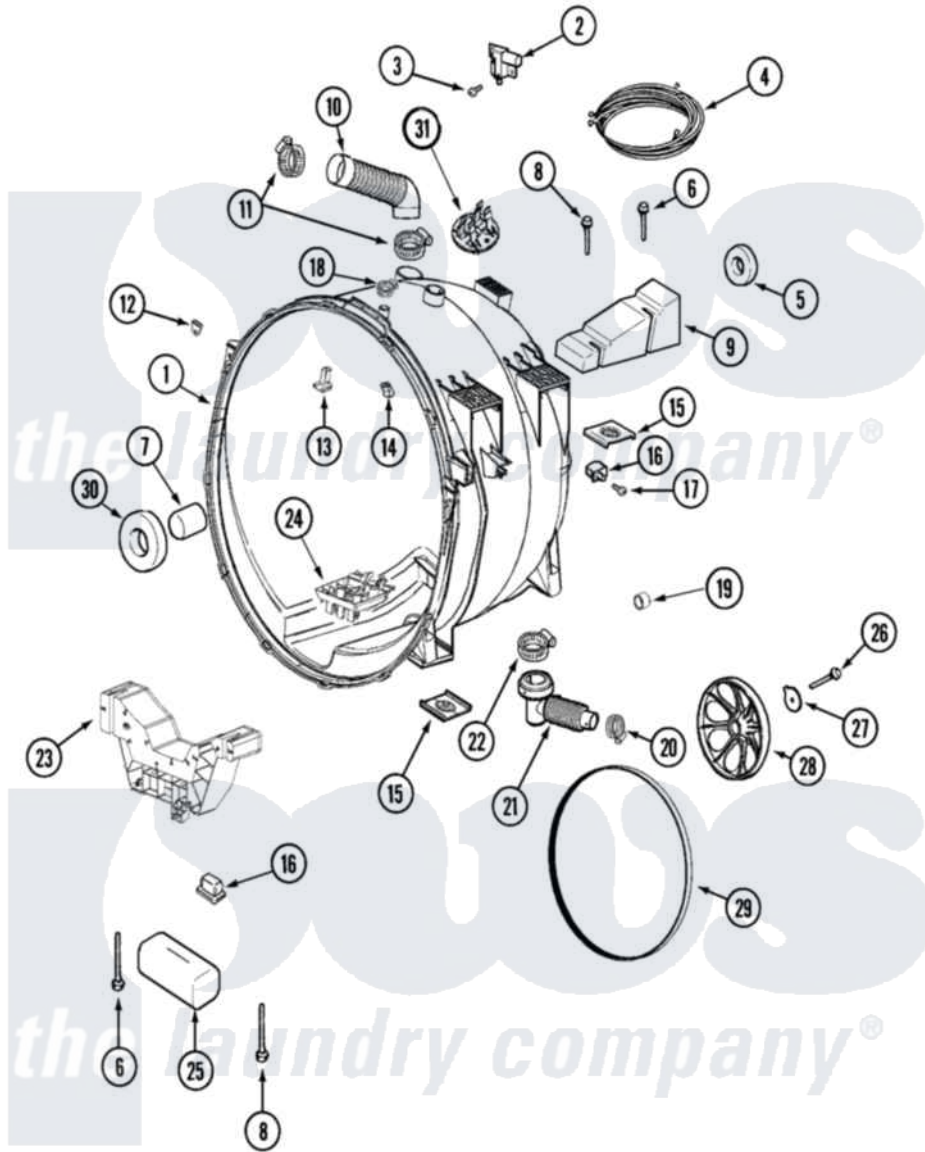

Maytag MAH21PNAGW 06 - OUTER TUB

Maytag [Residential Maytag MAH21PNAGW Washer Parts](#) Parts Diagram 06 - OUTER TUB
 Click on the part number to view part

Item	Original Part Number	Replaced By	Status	Part Description
001	22002061	910187		Screw
"	22002154	22004465		Outer Tub Assembly, As Pack
"	22004080	22004465		Outer Tub Assembly, As Pack
002	22002006			Clip, Unbalance Switch Harness
"	22002045	22003302		Switch, Internal Unbalance
003	22002061	910187		Screw
"	912615	33002917		Screw, No.10-16
004	22002545			Wire Harness, Displacement
"	22003684			Wire Harness, Upper Sub Assembly
"	22004052			Harness Upper Sub Assembly
005	22003441			Bearing, Rear
006	22001991	22003615		Bolt, Double Sems 5-3/8
"	22003828	33002973		Screw, No.9-15 X 1.00 Hx WS
007	22002935			Spacer, Bearing
008	22002056	22003616		Bolt, Double Sems 3-3/8

"	22003828	33002973	Screw, No.9-15 X 1.00 Hx WS
009	22002102		Weight, Counter Balance
010	22002083		Hose, Injector
011	22002052	616099	Clamp
012	22002103		Clip, U
013	22002959	22004310	Water Deflector
014	22002006		Clip, Unbalance Switch Harness
"	22002061	910187	Screw
015	22002065		Nut, Counter Balance
016	22002044		Switch, Tub Displacement
"	22003065	22004093	Unbalance
"	22004051	22004093	Unbalance
017	22002061	910187	Screw
018	202515	596669	Clamp, Manifold
019	22002006		Clip, Unbalance Switch Harness
"	22002019		Screw, Wire Clip To Motor Cnt
020	22001984	285655	Clamp, Hose
021	22002081	22003262	Hose, Tub To Pump Outlet
022	22002053	696392	Hose Clamp
023	22003253		Bracket, Front Weight
"	22003826	22004472	Bracket, Lower
024	22002059		Screw, Baffle
"	22003257	22003710	Sump Cap W/ Labyrinth Feature
025	22002011	Not Available	CUSHION
"	22003827		Cushion
026	22002057	22003937	Screw, Retaining Bolt
027	22002055	22003936	Washer
"	22003936		Washer
028	22002315		Pulley, Spinner
029	22002313	12001788	Kit, Belt And Isolator--W
030	22002398	12002022	Lip Seal Kit
"	22002399		Shaft Seal Sleeve
"	22002934		Bearing, Front
031	22002797		Clip, Hose