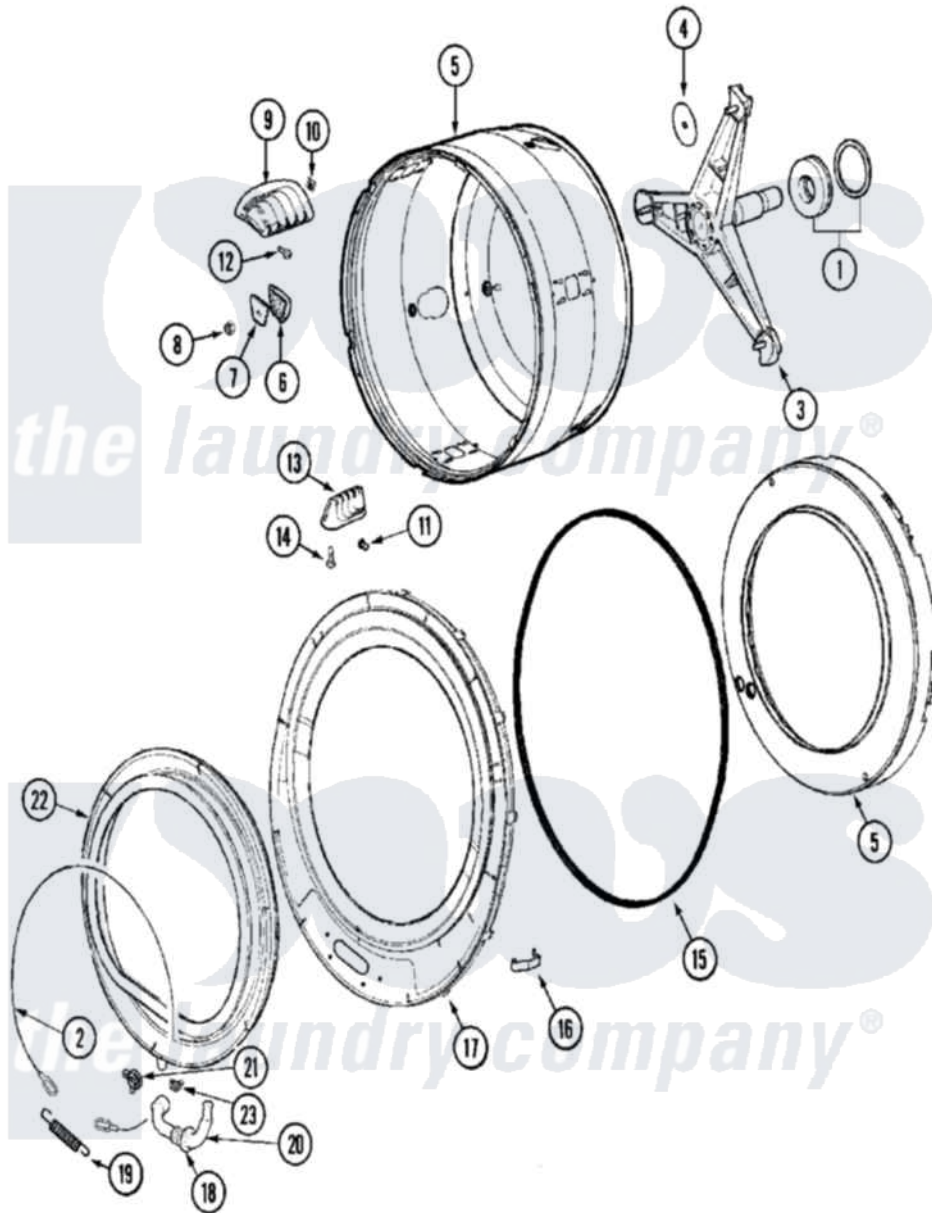

# Maytag MAH21PNAGW 07 - SPINNER ASSEMBLY & OUTER TUB COVER

Maytag Residential Maytag MAH21PNAGW Washer Parts Diagram 07 - SPINNER ASSEMBLY & OUTER TUB COVER

Click on the part number to view part

Item	Original Part Number	Replaced By	Status	Part Description
001	12001478	<a href="#">12002022</a>		Lip Seal Kit
"	<a href="#">12002022</a>			Lip Seal Kit
002	<a href="#">22002327</a>			Wire, Boot Clamp
003	<a href="#">22002123</a>			Tube, Molykote
"	22002897	<a href="#">W10181639</a>		Support
"	22003925	<a href="#">W10181639</a>		Support
004	<a href="#">22002023</a>			Washer, Plastic
005	22002115	<a href="#">6-2717080</a>		Spinner As
006	<a href="#">22002482</a>			Washer, Profile
007	<a href="#">22002020</a>			Washer, Spinner Support
008	22002122	<a href="#">2207454</a>		Nut, Hex
009	<a href="#">22001985</a>			Baffle, Drip
010	<a href="#">22002009</a>			Grommet, Baffle
011	<a href="#">22001999</a>			Grommet, Baffle
012	22002325	<a href="#">22003556</a>		Screw, Baffle
013	<a href="#">22001986</a>			Baffle, Drip

014	<a href="#">22002059</a>		Screw, Baffle
015	<a href="#">22002077</a>		Seal, Tub Cover
016	<a href="#">22002050</a>		Clip, Tub To Cover
017	<a href="#">22003074</a>		Guard, Hose
"	<a href="#">22003212</a>		Cover, Tub --W
"	22004079	<a href="#">22004464</a>	Outer Tub Cover Kit
"	<a href="#">22004254</a>		Cover, Tub W/Sealandcaps Aspk
018	<a href="#">22003074</a>		Guard, Hose
019	<a href="#">22002099</a>		Spring, Tub
020	22003071	<a href="#">22004477</a>	Drain Hose, Door Boot
021	Y22003072		CLAMP, HOSE DOUBLE WIRE
022	12001772	<a href="#">12002533</a>	Boot Kit
023	22003073	<a href="#">596669</a>	Clamp, Manifold
024	<a href="#">22003081</a>		Plug