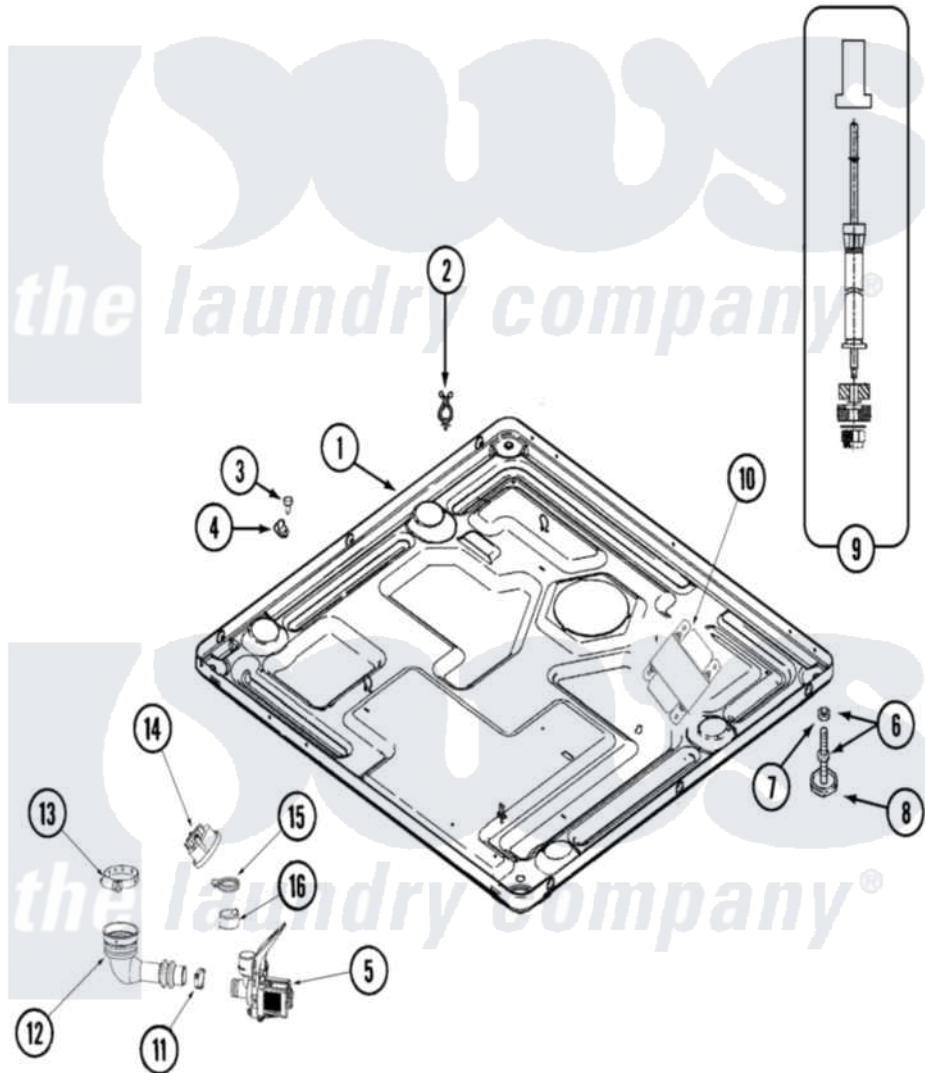

# Maytag MAH21PNAGW 08 - BASE

Maytag [Residential Maytag MAH21PNAGW Washer Parts](#) Parts Diagram 08 - BASE  
 Click on the part number to view part

Item	Original Part Number	Replaced By	Status	Part Description
001	<a href="#">22003298</a>			Retainer, Wire
"	<a href="#">22003605</a>			Base Weld Assembly
002	315471	<a href="#">22003298</a>		Retainer, Wire
003	212276	<a href="#">W10116760</a>		Screw
004	<a href="#">22002014</a>			Clip, Harness To Support
005	<a href="#">22003709</a>			Pump, Drain
"	NLA		Not Available	BAG, PLASTIC W/DRAWSTRING
006	<a href="#">22003544</a>			Adjustable Leg W/Foot And Nut
007	Y052740	<a href="#">62739</a>		Nut, Lock
008	<a href="#">210684</a>			Foot, Adjustable Leg
009	<a href="#">22001988</a>			Strut Assembly-Rear
010	22002476	<a href="#">22003778</a>		Transformer
"	<a href="#">22002477</a>			Shield, Transformer
011	22001984	<a href="#">285655</a>		Clamp, Hose
012	<a href="#">22003262</a>			Hose, Tub To Pump Outlet

013	22002053	<a href="#">696392</a>	Hose Clamp
014	<a href="#">22003728</a>		Switch, Pressure Items 22-30 Listed As Series
"	NLA		Not Available
			BAG, PLASTIC W/DRAWSTRING
015	22002853	<a href="#">285655</a>	Clamp, Hose
016	<a href="#">22003268</a>		Cap, Rubber