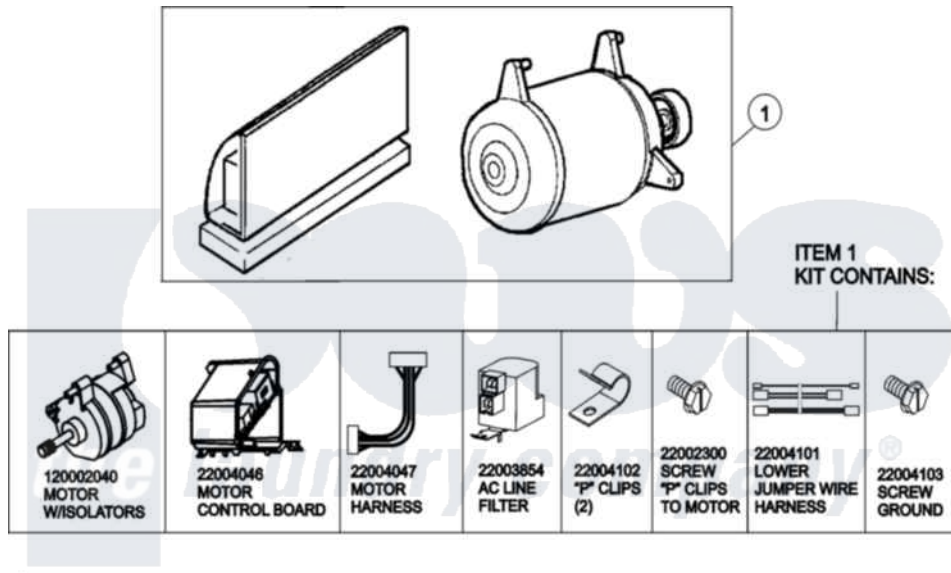

# Maytag MAH21PNAGW 10 - MOTOR & MOTOR CONTROL

(SEE TEXT FOR ITEMS 2, 3, 4 AND 8)

Maytag Residential Maytag MAH21PNAGW Washer Parts Parts Diagram 10 - MOTOR & MOTOR CONTROL  
 Click on the part number to view part

Item	Original Part Number	Replaced By	Status	Part Description
001	<a href="#">12002039</a>			Neptune Motor Conversion Kit
002	<a href="#">22004046</a>			Control Assembly, Motor
003	<a href="#">22003856</a>			Motor, Variable Speed
004	22004047	<a href="#">22004212</a>		Motor Harness
005	<a href="#">33002190</a>			SCrew, C BraCe, BraCket, Cabinet
006	<a href="#">22004102</a>			P Clips
007	22002300	<a href="#">9740848</a>		Screw, Mixing Valve Mounting
008	22003854	<a href="#">22003858</a>		EMI Suppression Filter, 16a
009	<a href="#">22004101</a>			Repair Jumper Harness
010	<a href="#">22003329</a>			Isolator, Motor
011	<a href="#">22003686</a>			Bolt, Motor
012	<a href="#">22002320</a>			Washer, Belt Tension Bolt
013	<a href="#">22004103</a>			Screw