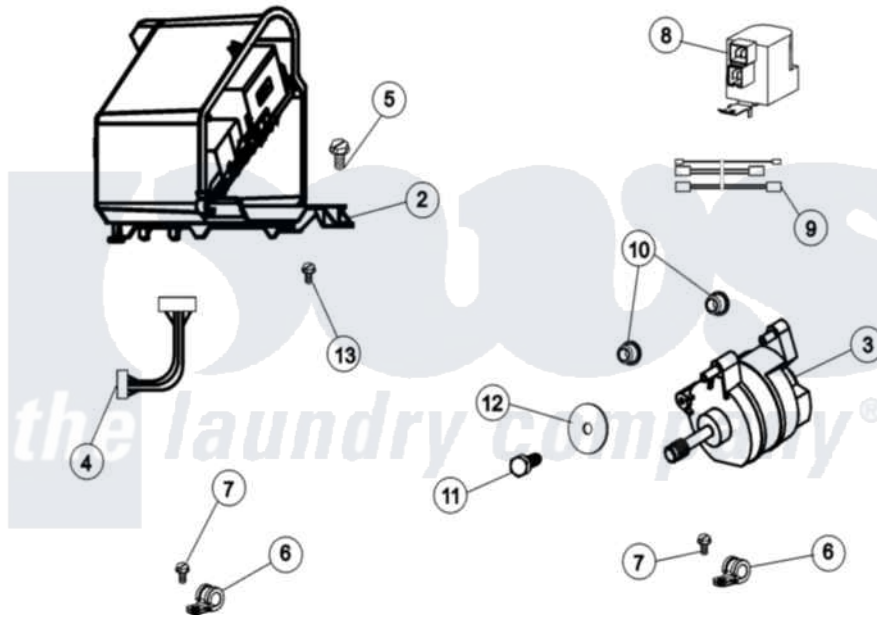

# Maytag MAH21PNAGW 10 - MOTOR & MOTOR CONTROL

(SEE TEXT FOR ITEMS 2, 3, 4 AND 8)

Maytag Residential Maytag MAH21PNAGW Washer Parts Parts Diagram 10 - MOTOR & MOTOR CONTROL  
 Click on the part number to view part

Item	Original Part Number	Replaced By	Status	Part Description
001	<a href="#">12002039</a>			Neptune Motor Conversion Kit
002	<a href="#">22004046</a>			Control Assembly, Motor
003	<a href="#">22003856</a>			Motor, Variable Speed
004	22004047	<a href="#">22004212</a>		Motor Harness
005	<a href="#">33002190</a>			SCrew, C BraCe, BraCket, Cabinet
006	<a href="#">22004102</a>			P Clips
007	22002300	<a href="#">9740848</a>		Screw, Mixing Valve Mounting
008	22003854	<a href="#">22003858</a>		EMI Suppression Filter, 16a
009	<a href="#">22004101</a>			Repair Jumper Harness
010	<a href="#">22003329</a>			Isolator, Motor
011	<a href="#">22003686</a>			Bolt, Motor
012	<a href="#">22002320</a>			Washer, Belt Tension Bolt
013	<a href="#">22004103</a>			Screw