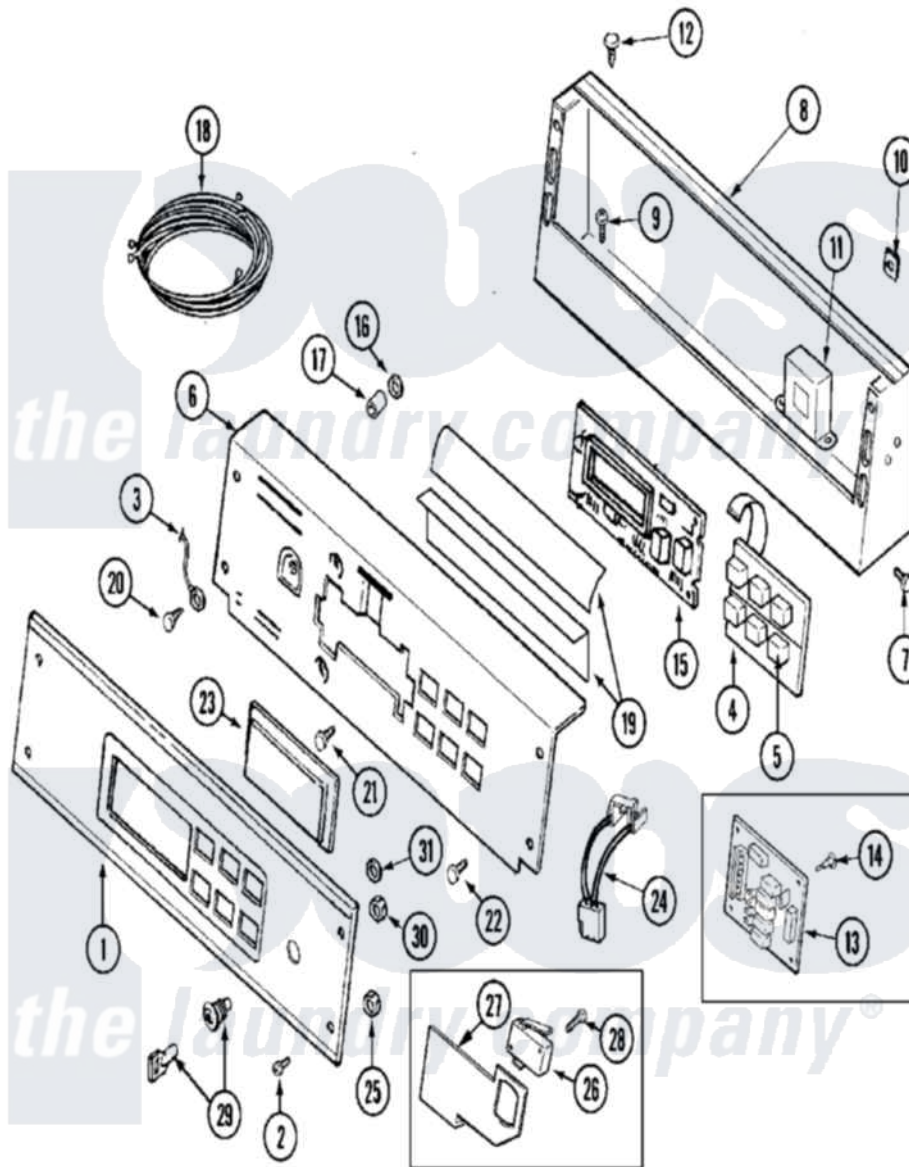

Maytag MAH21PNAWW 01 - CONTROL PANEL

Maytag [Residential Maytag MAH21PNAWW Washer Parts](#) Parts Diagram 01 - CONTROL PANEL
 Click on the part number to view part

Item	Original Part Number	Replaced By	Status	Part Description
001	22003746			Panel, Control
002	215506			Screw, Control Panel Overlay
003	205810			Wire, Ground
004	206808	W10135389		Push Button And Switch Assembly
"	215527	W10140652		Screw, 6-20 X 1/2
005	215517	W10131113		Push Button
006	22003697			Bracket, Back
007	212276	W10116760		Screw
008	216423	3370225		Screw
"	22003101			Console
009	22002925	3370225		Screw
010	215003			Fastener, Panel And Bracket
011	22001960			Transformer
012	22002925	3370225		Screw
013	22003026	22004171		Relay Board OPL
014	22002943			Stand-Off

015	22003700		Control Board
016	912077		Locknut, Reader Harness
017	33001204		Stand-Off, Ccontrol Board
018	22002782		Pad, Foam
"	22003701	22003675	Harness, Wire
"	22003858		EMI Suppression Filter, 16a
"	22003934		Wire Harness
"	33002090		Harness, Service
019	22002954		Deflector, Water
020	210186	3370225	Screw
021	215526		Screw, Circuit Board
022	215527	W10140652	Screw, 6-20 X 1/2
023	22001962	W10131114	Cover, Display
024	33002090		Harness, Service
025	22003702	W10177242	Hex-Nut 9/32 - 28
026	22002367		Switch, Sensor
027	33001982		Bracket, Switch Mounting
028	22002368		Screw, Sensor Switch Bracket
029	213750	W10133266	Cam-Lock
"	22002349	W10116737	Lock
030	212328	W10139762	Hex Nut, 3/4-27
031	22001354	W10177242	Hex-Nut 9/32 - 28
032	NLA	Not Available	MANUAL-USE & CARE