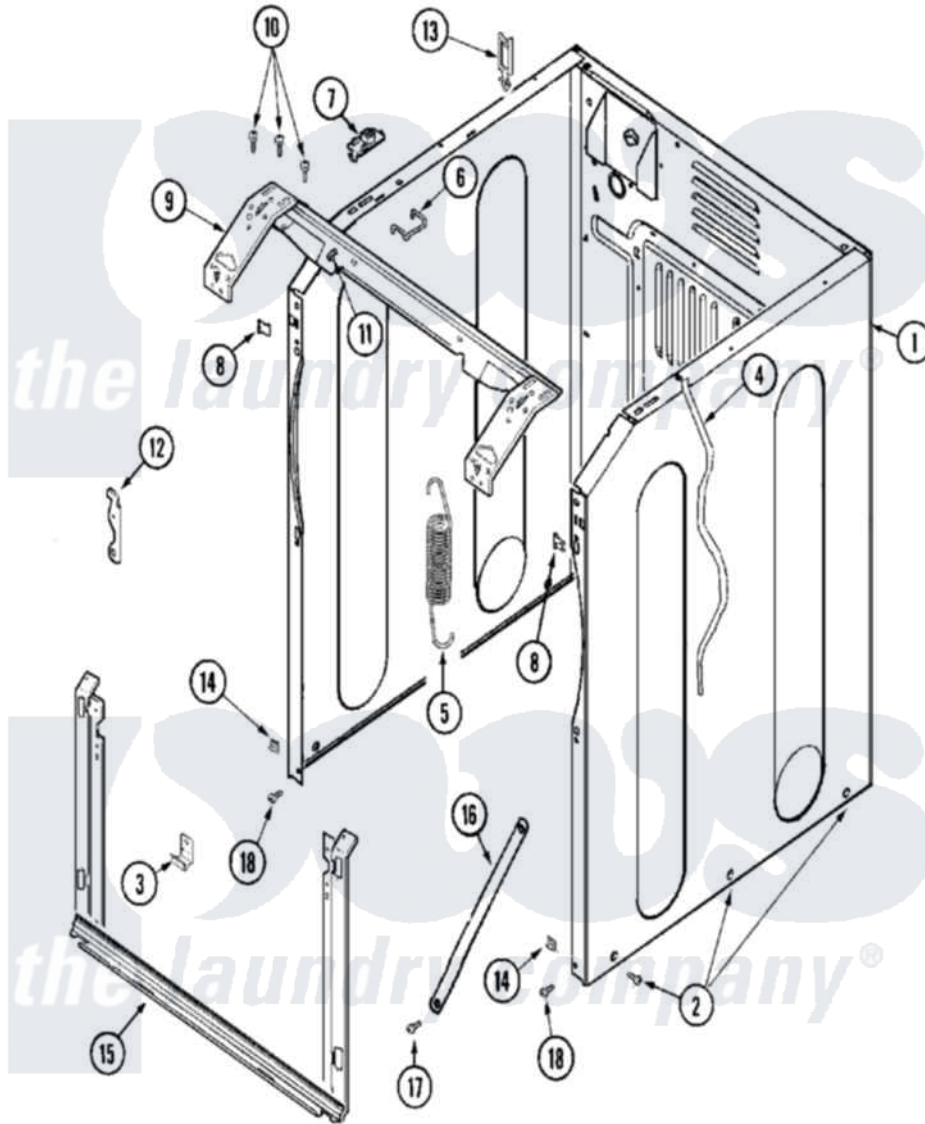

# Maytag MAH21PNAWW 03 - CABINET-FRONT

Maytag [Residential Maytag MAH21PNAWW Washer Parts](#) Parts Diagram 03 - CABINET-FRONT  
 Click on the part number to view part

Item	Original Part Number	Replaced By	Status	Part Description
001	<a href="#">22003639</a>			Cabinet Assembly
002	22003409	<a href="#">213007</a>		Xfor Cabinet See Cabinet, Back
003	<a href="#">22002239</a>			Clip, Front Panel
004	<a href="#">33001836</a>			Strap, Top Cover Support
005	<a href="#">22003254</a>			Spring, Cabinet To Tub
006	<a href="#">22002297</a>			Support, Spring
007	<a href="#">22001997</a>			Spacer, Top Cover
008	<a href="#">22002049</a>			Clip Note: Clip, Front Panel
009	22003637			BRACE ASSEMBLY, TOP CROSS CONTAINS ITEMS 12 & 13
010	<a href="#">22001995</a>			Screw Note: Screw, Tumbler Front And Shroud
011	<a href="#">22002014</a>			Clip, Harness To Support
012	22002247	<a href="#">33002597</a>		Hook, Security
013	<a href="#">22003298</a>			Retainer, Wire
014	<a href="#">22002013</a>			Stop, Shipping

015	22003638	<a href="#">22003652</a>	Shroud Support Assembly
016	22002259	<a href="#">22002767</a>	Brace, Cross
017	<a href="#">22001995</a>		Screw Note: Screw, Tumbler Front And Shroud
018	<a href="#">22001995</a>		Screw Note: Screw, Tumbler Front And Shroud