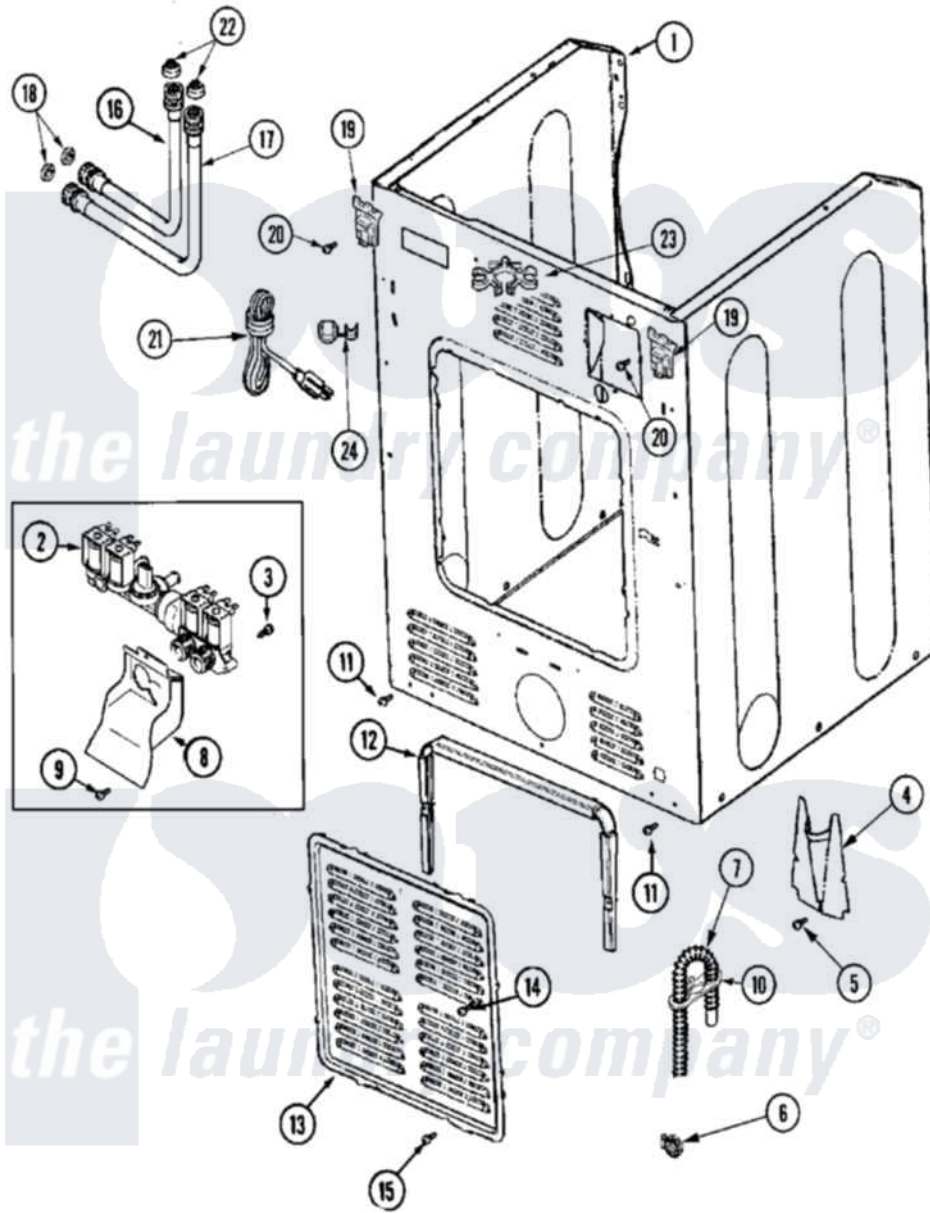

Maytag MAH21PNAWW 04 - CABINET-REAR

Maytag Residential Maytag MAH21PNAWW Washer Parts Parts Diagram 04 - CABINET-REAR
 Click on the part number to view part

Item	Original Part Number	Replaced By	Status	Part Description
001	22003639			Cabinet Assembly
002	22002944			Valve, Water
"	22003940			Water Valve
003	22002436			Screw, Water Valve Bracket
004	22002704			Cover, Drain Hose
005	22001995			Screw Note: Screw, Tumbler Front And Shroud
006	22001984	285655		Clamp, Hose
007	22003319	12001807		Drain Hose Kit
008	33002212			Bracket, Water Valve
009	22002925	3370225		Screw
010	22002892			Retainer, Drain Hose
011	22001995			Screw Note: Screw, Tumbler Front And Shroud
012	22002022			Spacer, Access Panel
013	22002092			Panel, Access
014	22002295	67006908		Screw, Ice Rack

015	22002925	3370225	Screw
016	22003682	12001901	Kit-Inlet Hose Assembly
017	22003683	12001900	Kit-Inlet Hose Assembly
018	Y013783		Washer, Inlet Hose
019	22003367	22004095	Hinge, Plastic
020	22001995		Screw Note: Screw, Tumbler Front And Shroud
021	22003062		Cord, Power
022	22002229	22002960	Strainer, Washer Inlet
023	22002932		Clip, Drain Hose
024	211881		Grommet, Cord Part Not Used-Gas Models Only
"	22003057		Plug, Hole