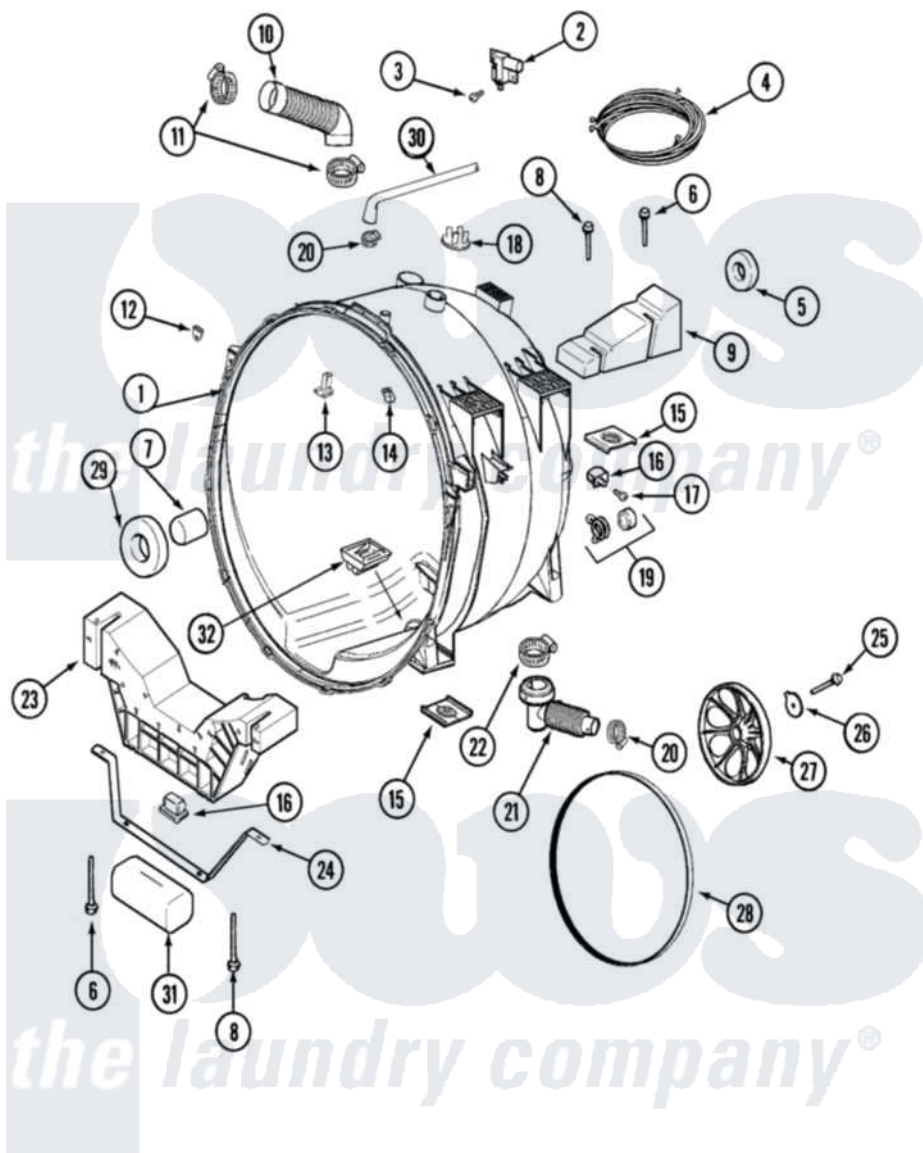

# Maytag MAH21PNAWW 05 - OUTER TUB

Maytag [Residential Maytag MAH21PNAWW Washer Parts](#) Parts Diagram 05 - OUTER TUB  
 Click on the part number to view part

Item	Original Part Number	Replaced By	Status	Part Description
001	22002907	<a href="#">22004465</a>		Outer Tub Assembly, As Pack
"	22004080	<a href="#">22004465</a>		Outer Tub Assembly, As Pack
002	<a href="#">22002006</a>			Clip, Unbalance Switch Harness
"	22002045	<a href="#">22003302</a>		Switch, Internal Unbalance
003	22002061	<a href="#">910187</a>		Screw
"	22002300	<a href="#">9740848</a>		Screw, Mixing Valve Mounting
004	22003065	<a href="#">22004093</a>		Unbalance
"	<a href="#">22003684</a>			Wire Harness, Upper Sub Assembly
"	<a href="#">22003684</a>			Wire Harness, Upper Sub Assembly
"	<a href="#">22004052</a>			Harness Upper Sub Assembly
005	<a href="#">22003441</a>			Bearing, Rear
006	<a href="#">22003615</a>			Bolt, Double Sems 5-3/8
"	22003828	<a href="#">33002973</a>		Screw, No.9-15 X 1.00 Hx WS
007	<a href="#">22002935</a>			Spacer, Bearing