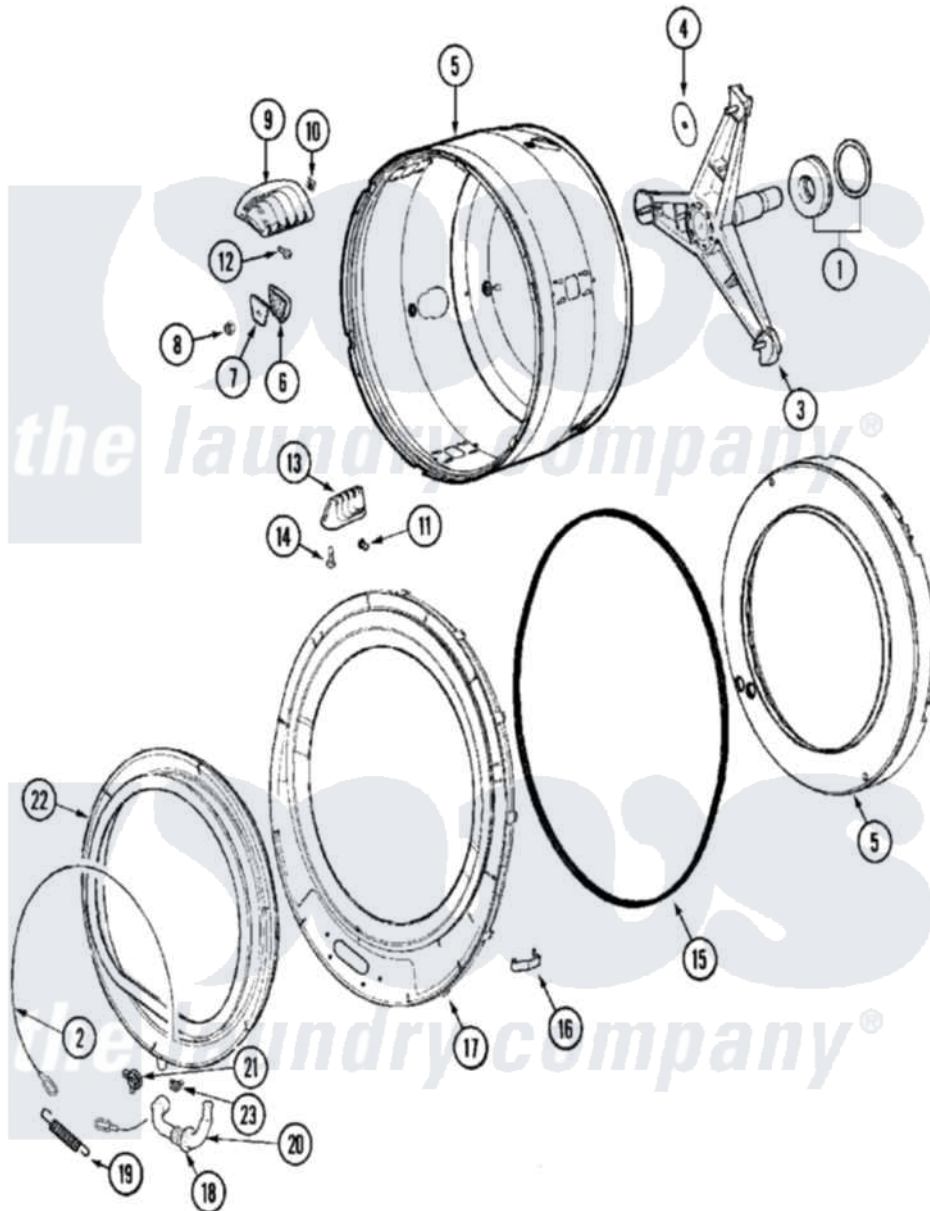

Maytag MAH21PNAWW 06 - SPINNER ASSEMBLY & OUTER TUB COVER

Maytag Residential Maytag MAH21PNAWW Washer Parts Parts Diagram 06 - SPINNER ASSEMBLY & OUTER TUB COVER

Click on the part number to view part

Item	Original Part Number	Replaced By	Status	Part Description
001	12001478	12002022		Lip Seal Kit
"	12002022			Lip Seal Kit
002	22002327			Wire, Boot Clamp
003	22002123			Tube, Molykote
"	22002897	W10181639		Support
"	22003925	W10181639		Support
004	22002023			Washer, Plastic
005	22003670	6-2717080		Spinner As
006	22002482			Washer, Profile
007	22002020			Washer, Spinner Support
008	22002122	2207454		Nut, Hex
009	22001985			Baffle, Drip
010	22002009			Grommet, Baffle
011	22001999			Grommet, Baffle
012	22003556			Screw, Baffle
013	22001986			Baffle, Drip

014	22002059	Screw, Baffle	
015	22002077	Seal, Tub Cover	
016	22002050	Clip, Tub To Cover	
017	22003212	Cover, Tub --W	
"	22004079	22004464	Outer Tub Cover Kit
"	22004254	Cover, Tub W/Sealandcaps Aspk	
018	22003074	Guard, Hose	
019	22002099	Spring, Tub	
020	22003071	22004477	Drain Hose, Door Boot
021	Y22003072	CLAMP, HOSE DOUBLE WIRE	
022	22003070	12002533	Boot Kit
023	22003073	596669	Clamp, Manifold