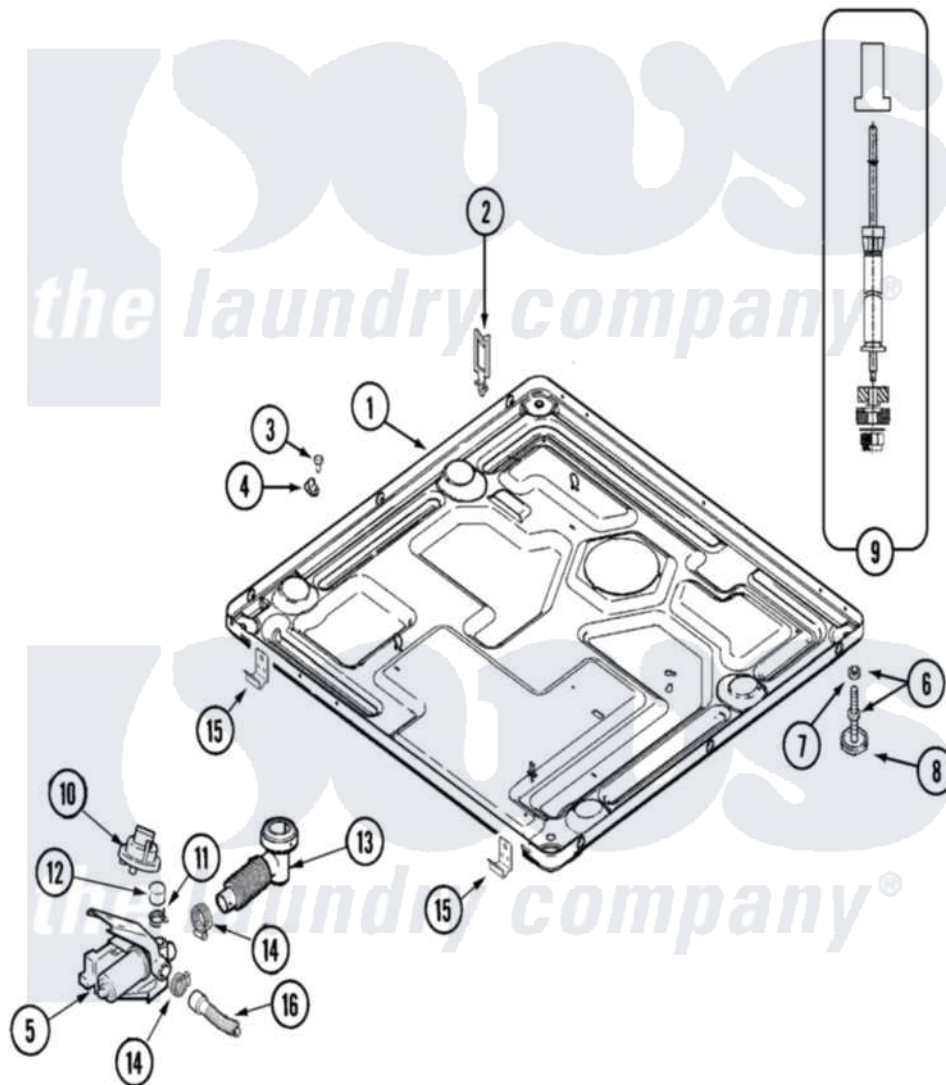

Maytag MAH21PNAWW 07 - BASE

Maytag [Residential Maytag MAH21PNAWW Washer Parts](#) Parts Diagram 07 - BASE
 Click on the part number to view part

Item	Original Part Number	Replaced By	Status	Part Description
001	22003605			Base Weld Assembly
002	22003298			Retainer, Wire
003	Y313561			Screw---NA
004	22003327			Clamp, Lcd Harness To Cover
005	22003244	25001052		Pump Assembly
006	22003544			Adjustable Leg W/Foot And Nut
007	Y052740	62739		Nut, Lock
008	210684			Foot, Adjustable Leg
009	22001988			Strut Assembly-Rear
010	22003728			Switch, Pressure Items 22-30 Listed As Series
"	NLA		Not Available	BAG, PLASTIC W/DRAWSTRING
011	22002853	285655		Clamp, Hose
012	22003268			Cap, Rubber
013	22003262			Hose, Tub To Pump Outlet

014	202515	596669	Clamp, Manifold
015	22001995		Screw Note: Screw, Tumbler Front And Shroud
"	22002239		Clip, Front Panel
016	22002892		Retainer, Drain Hose
"	22003319	12001807	Drain Hose Kit