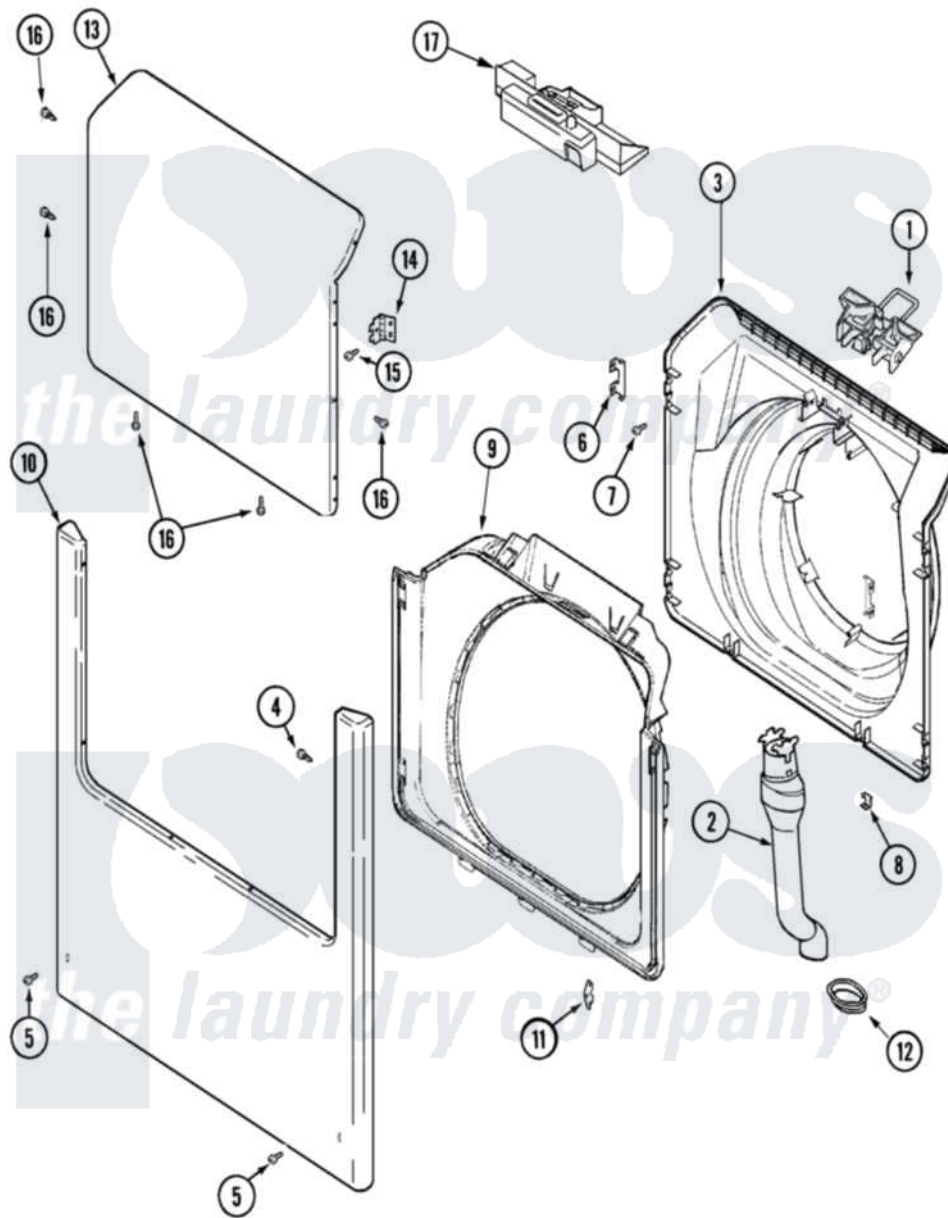

Maytag MAH21PNAWW 08 - DOOR, SHROUD, FRONT PANEL & LATCH ASSY

Maytag Residential Maytag MAH21PNAWW Washer Parts Parts Diagram 08 - DOOR, SHROUD, FRONT PANEL & LATCH ASSY

Click on the part number to view part

Item	Original Part Number	Replaced By	Status	Part Description
001	22003269			Door, Lock Hoop Assembly
002	22003576	22003850		Vent Tube Assembly
003	22003275			Door, Inner/Door Strike
004	22002244			Clip, Grounding
005	33002190			SCrew, C BraCe, BraCket, Cabinet
006	22002038			Clip, Door
007	22002007			Screw, Wire Frame
008	22002039			Clip, Door
009	22003516	22002234		Shroud And Dispenser Hose
010	22002836			Panel, Front
011	22002095	12001994		Cover
"	33001764			Cover, Hinge Hole
"	33001846			Screw, Hinge Hole Cover
012	22003075			Grommet, Vent Tube

013	22003785		Door, Outer
014	22002798		Hinge, Door
015	22002062	98006631	Screw
016	22002063		Screw No.8-18AB Wafer Head
017	22003706		Door Lock Assembly, Commercial