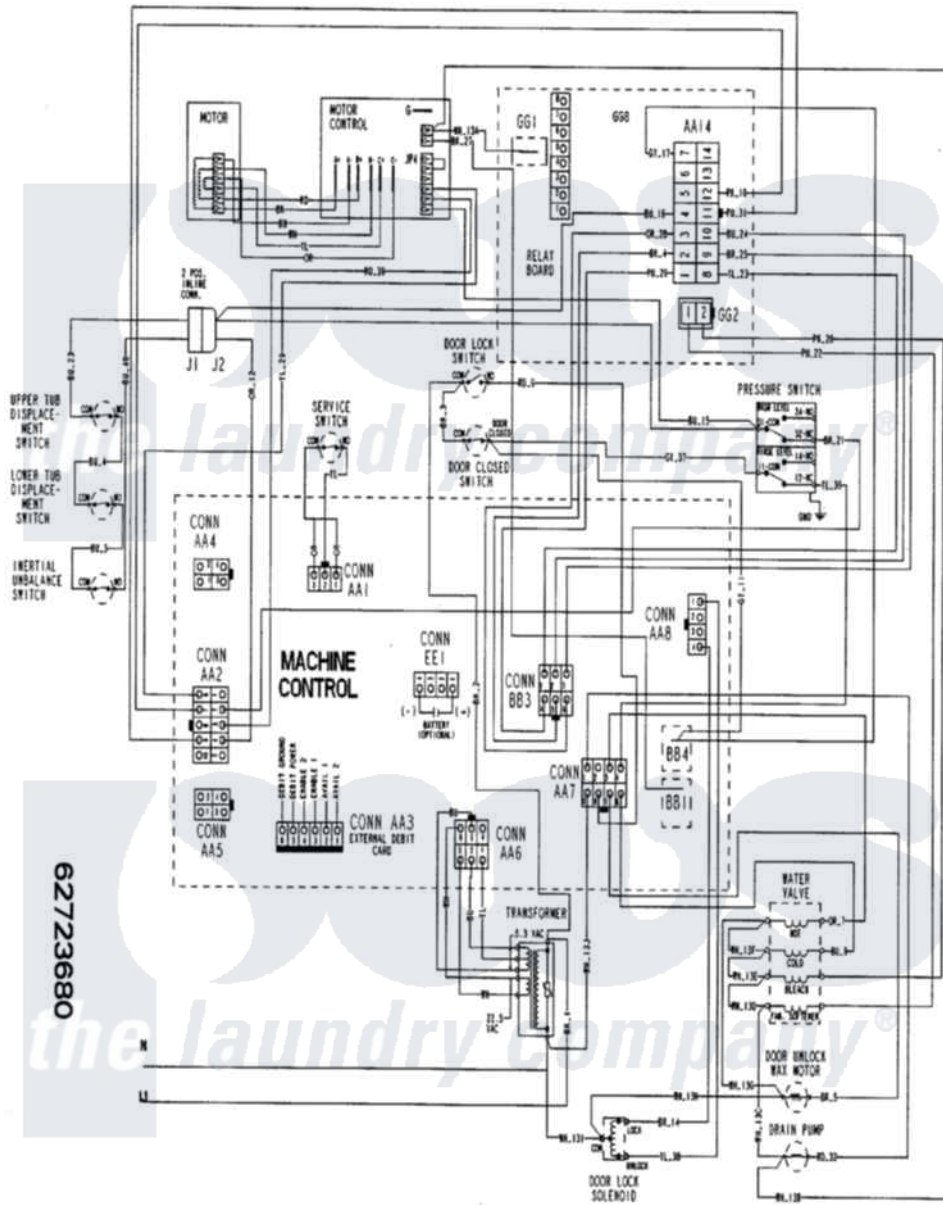

Maytag MAH21PNAWW 09 - WIRING INFORMATION

62723680

Maytag Residential Maytag MAH21PNAWW Washer Parts Parts Diagram 09 - WIRING INFORMATION
 Click on the part number to view part

Item	Original Part Number	Replaced By	Status	Part Description
001	NLA		Not Available	WIRING INFORMATION
"	NLA		Not Available	WIRING INFORMATION