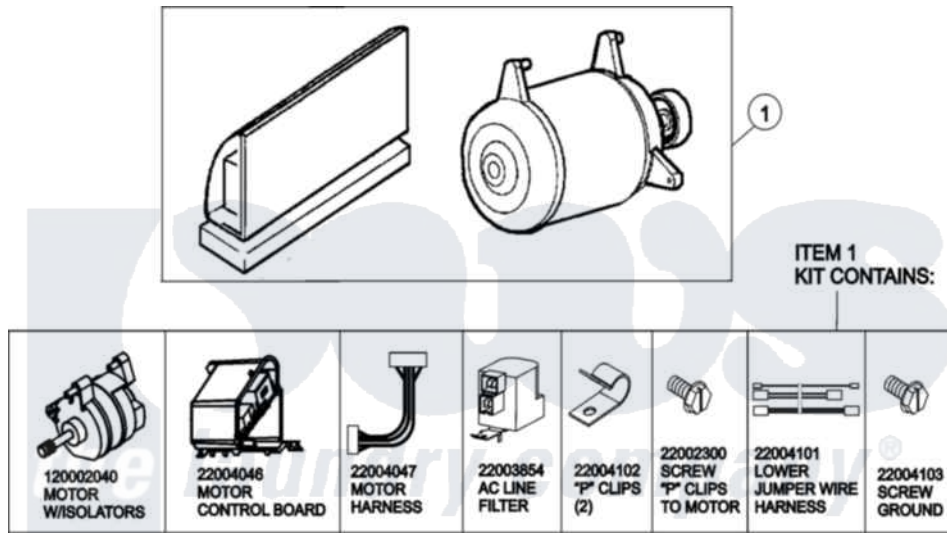

# Maytag MAH21PNAWW 10 - MOTOR & MOTOR CONTROL

(SEE TEXT FOR ITEMS 2, 3, 4 AND 8)

Maytag Residential Maytag MAH21PNAWW Washer Parts Parts Diagram 10 - MOTOR & MOTOR CONTROL  
 Click on the part number to view part

Item	Original Part Number	Replaced By	Status	Part Description
001	<a href="#">12002039</a>			Neptune Motor Conversion Kit
002	<a href="#">22004046</a>			Control Assembly, Motor
003	<a href="#">22003856</a>			Motor, Variable Speed
004	22004047	<a href="#">22004212</a>		Motor Harness
005	<a href="#">33002190</a>			SCrew, C BraCe, BraCket, Cabinet
006	<a href="#">22004102</a>			P Clips
007	22002300	<a href="#">9740848</a>		Screw, Mixing Valve Mounting
008	22003854	<a href="#">22003858</a>		EMI Suppression Filter, 16a
009	<a href="#">22004101</a>			Repair Jumper Harness
010	<a href="#">22003329</a>			Isolator, Motor
011	<a href="#">22003686</a>			Bolt, Motor
012	<a href="#">22002320</a>			Washer, Belt Tension Bolt
013	<a href="#">22004103</a>			Screw