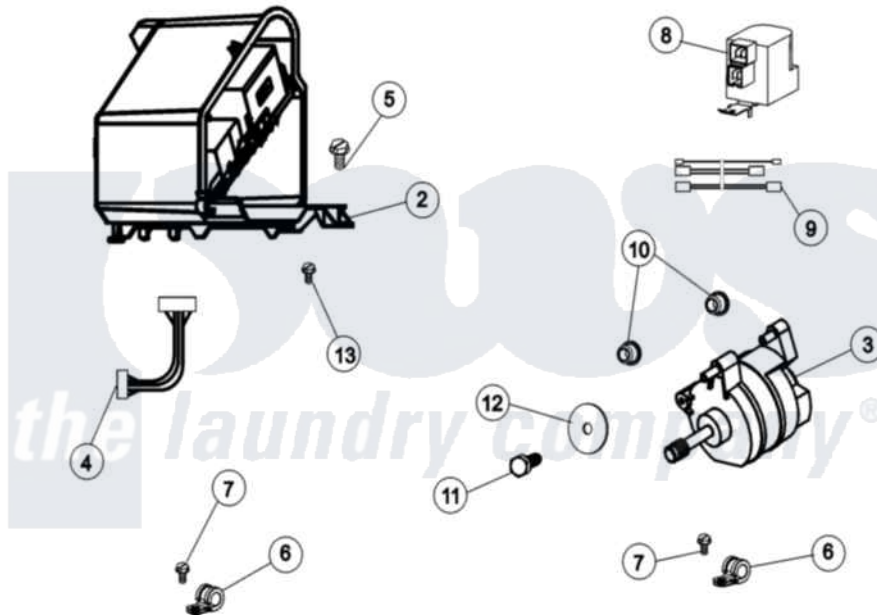

# Maytag MAH21PNAWW 10 - MOTOR & MOTOR CONTROL

(SEE TEXT FOR ITEMS 2, 3, 4 AND 8)

Maytag Residential Maytag MAH21PNAWW Washer Parts Parts Diagram 10 - MOTOR & MOTOR CONTROL  
 Click on the part number to view part

Item	Original Part Number	Replaced By	Status	Part Description
001	<a href="#">12002039</a>			Neptune Motor Conversion Kit
002	<a href="#">22004046</a>			Control Assembly, Motor
003	<a href="#">22003856</a>			Motor, Variable Speed
004	22004047	<a href="#">22004212</a>		Motor Harness
005	<a href="#">33002190</a>			SCrew, C BraCe, BraCket, Cabinet
006	<a href="#">22004102</a>			P Clips
007	22002300	<a href="#">9740848</a>		Screw, Mixing Valve Mounting
008	22003854	<a href="#">22003858</a>		EMI Suppression Filter, 16a
009	<a href="#">22004101</a>			Repair Jumper Harness
010	<a href="#">22003329</a>			Isolator, Motor
011	<a href="#">22003686</a>			Bolt, Motor
012	<a href="#">22002320</a>			Washer, Belt Tension Bolt
013	<a href="#">22004103</a>			Screw