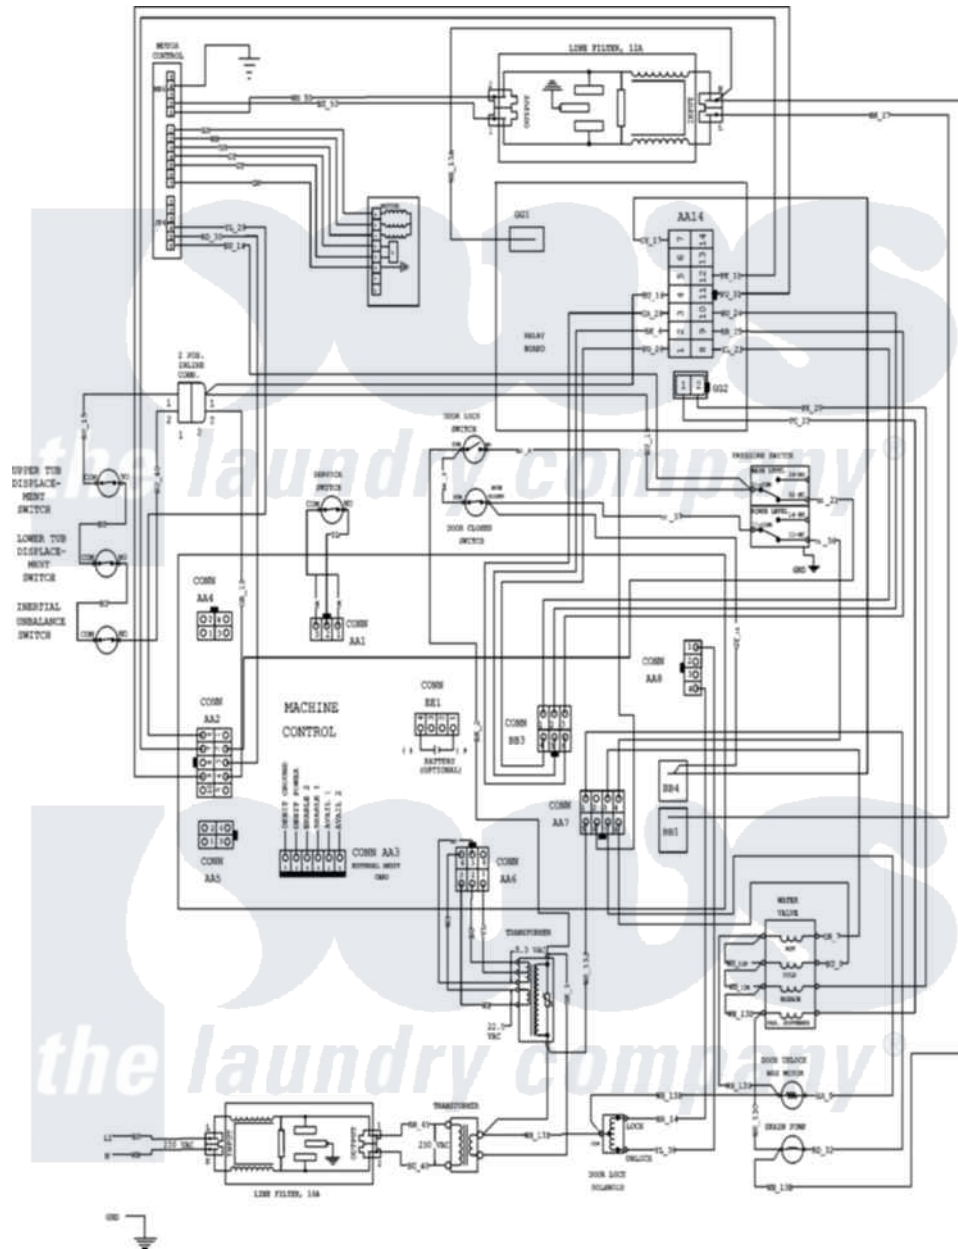

Maytag MAH21PNDGW 09 - WIRING INFORMATION

Maytag Residential Maytag MAH21PNDGW Washer Parts Parts Diagram 09 - WIRING INFORMATION
 Click on the part number to view part

Item	Original Part Number	Replaced By	Status	Part Description
001	NLA		Not Available	WIRING INSTRUCTION