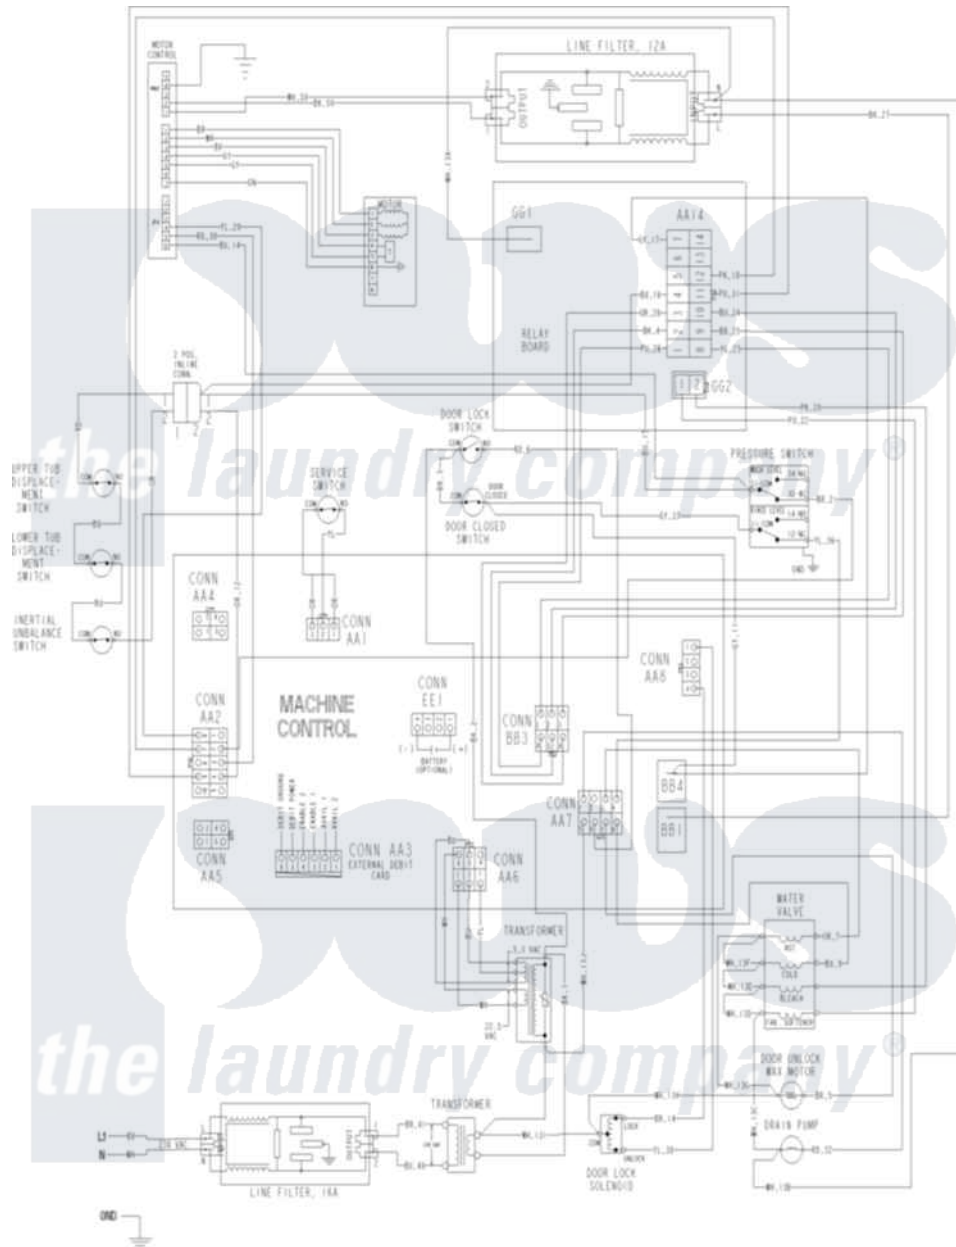

# Maytag MAH21PNDGW 10 - WIRING INFORMATION SER-15

Maytag [Residential Maytag MAH21PNDGW Washer Parts](#) Parts Diagram 10 - WIRING INFORMATION SER-15  
 Click on the part number to view part

Item	Original Part Number	Replaced By	Status	Part Description
001	NLA		Not Available	WIRING INFORMATION