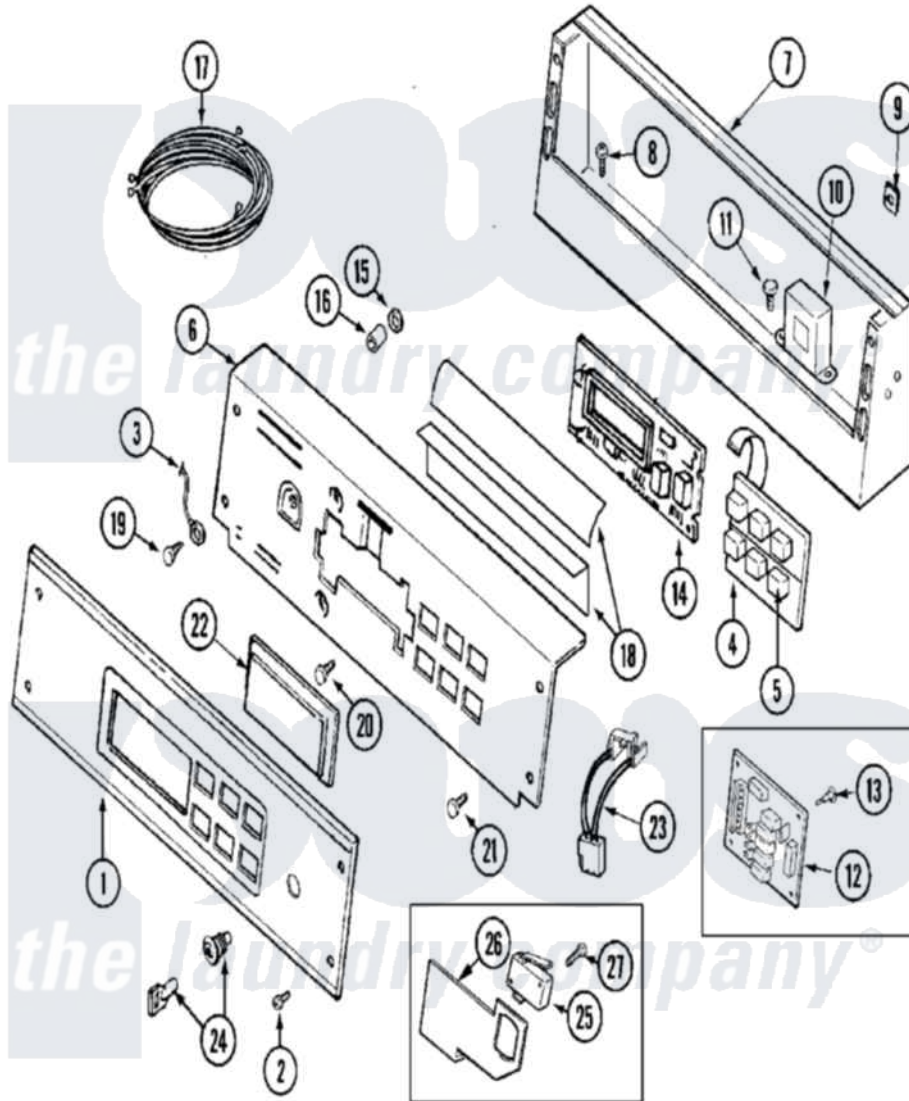

Maytag MAH21PNDWW 01 - CONTROL PANEL

Maytag [Residential Maytag MAH21PNDWW Washer Parts](#) Parts Diagram 01 - CONTROL PANEL
 Click on the part number to view part

Item	Original Part Number	Replaced By	Status	Part Description
001	22004350			Facia - PN (CONTROL PANEL)
002	215506			Screw, Control Panel Overlay
003	205810			Wire, Ground
004	206808	W10135389		Push Button And Switch Assembly
"	215527	W10140652		Screw, 6-20 X 1/2
005	33002863	W10131113		Push Button
006	22003697			Bracket, Back
007	22003101			Console
008	22002925	3370225		Screw
009	215003			Fastener, Panel And Bracket
010	22001960			Transformer
011	22001419			Nut, Transformer
"	22002925	3370225		Screw
012	22004171			Relay Board OPL
013	22002943			Stand-Off

014	22003700		Control Board
015	912077		Locknut, Reader Harness
016	33001204		Stand-Off, Ccontrol Board
017	22003934		Wire Harness
"	22004052		Harness Upper Sub Assembly
"	Y2205141		Harness, Wire
018	22002954		Deflector, Water
019	211252		Screw, Ground Wire
020	215526		Screw, Circuit Board
021	215527	W10140652	Screw, 6-20 X 1/2
022	22001962	W10131114	Cover, Display
023	33002090		Harness, Service
024	213750	W10133266	Cam-Lock
"	Y206081	W10116737	Lock
025	22002367		Switch, Sensor
026	33001982		Bracket, Switch Mounting
027	22002368		Screw, Sensor Switch Bracket