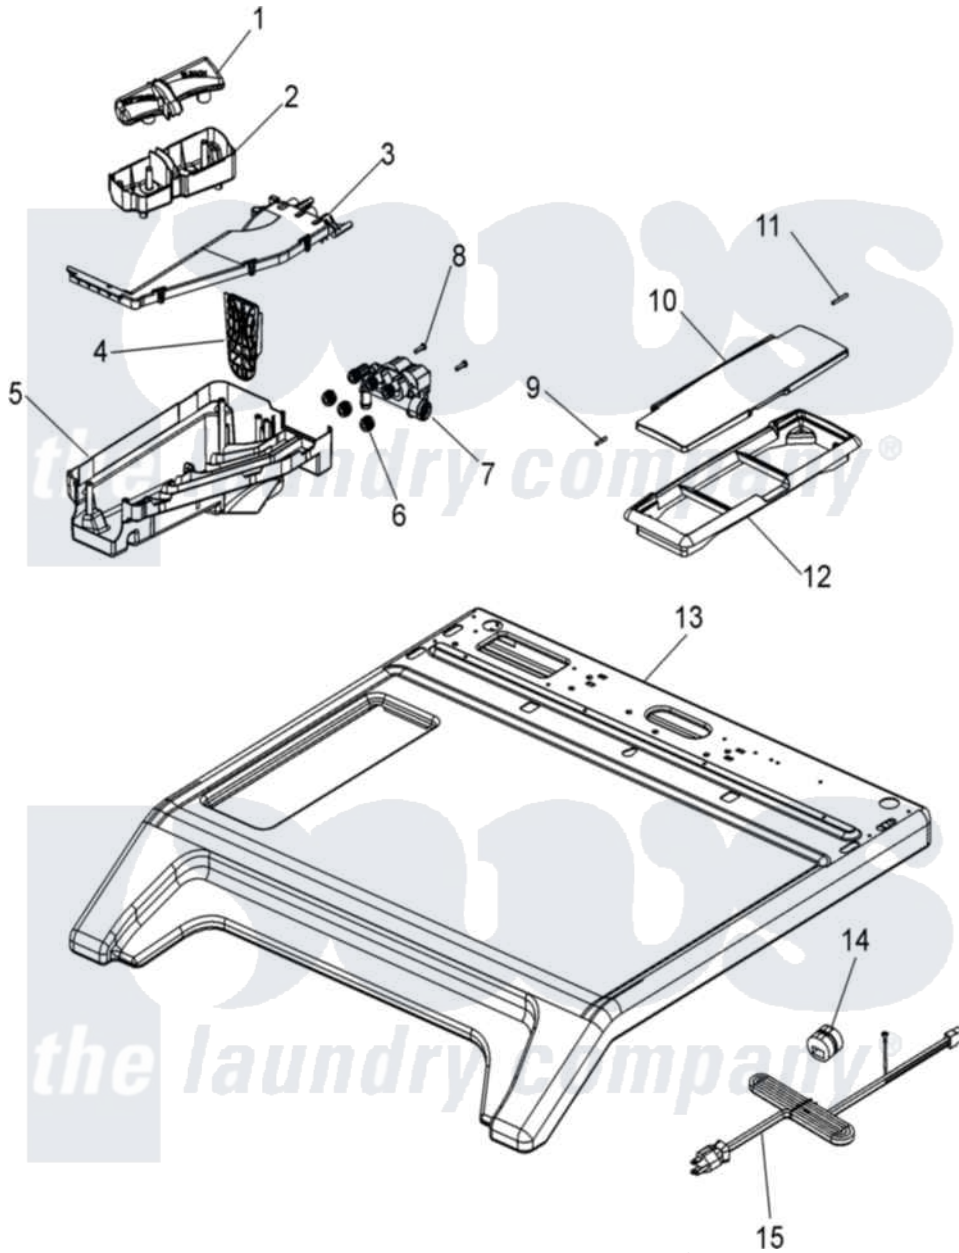

# Maytag MAH21PNDWW 02 - TOP

Maytag [Residential Maytag MAH21PNDWW Washer Parts](#) Parts Diagram 02 - TOP  
 Click on the part number to view part

Item	Original Part Number	Replaced By	Status	Part Description
001	<a href="#">22003849</a>			Siphon Cap
002	<a href="#">22003848</a>			Siphon Cup
003	<a href="#">22003845</a>			Dispenser Cover
004	<a href="#">22003321</a>			Grid, Dispenser
005	<a href="#">22003844</a>			Dispenser Bottom
006	22003847	<a href="#">12001929</a>		Valve Seal Kit
007	22003846	<a href="#">12001930</a>		Dispenser Valve Assembly Kit
"	NLA		Not Available	DISPENSER ASSEMBLY
008	<a href="#">22002243</a>			Screw, Front Panel And Hinge
009	<a href="#">Y912679</a>			Pin, Hinge
010	<a href="#">22002941</a>			Lid, Dispenser Commercial
011	Y912678	<a href="#">6-912678</a>		Pin- Hinge
012	<a href="#">22003665</a>			Bezel, Dispenser
013	<a href="#">22004180</a>			Cover, Top
014	<a href="#">211881</a>			Grommet, Cord Part Not Used-Gas Models Only
015	<a href="#">22003062</a>			Cord, Power